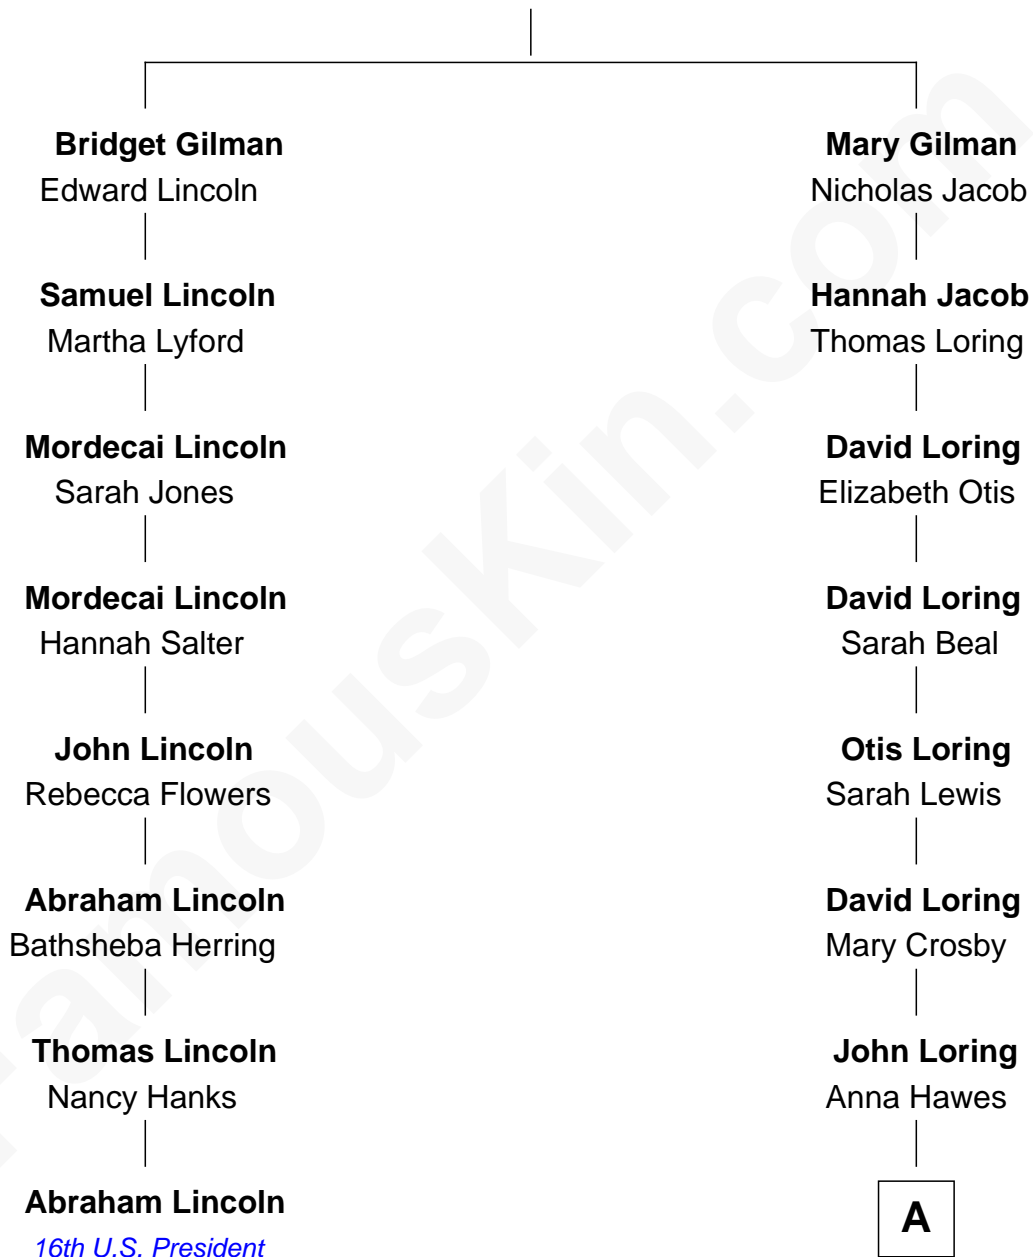

FamousKin.com

Relationship Chart of

Abraham Lincoln

16th U.S. President

7th cousin 6 times removed of

Matt Bomer
TV and Movie Actor

Edward Gilman

A

Sarah Lewis Loring
Edward Scott Hudson

Anna Loring Hudson
Jethro Thomas Macy

Edward Burton Macy
Bessie Lou Hocker

Ishmael Wilford Macy
Fanny Elizabeth Heller

Martha Alice Macy
Victor Bruce Staton

Elizabeth Macy Staton
John O'Neill Bomer