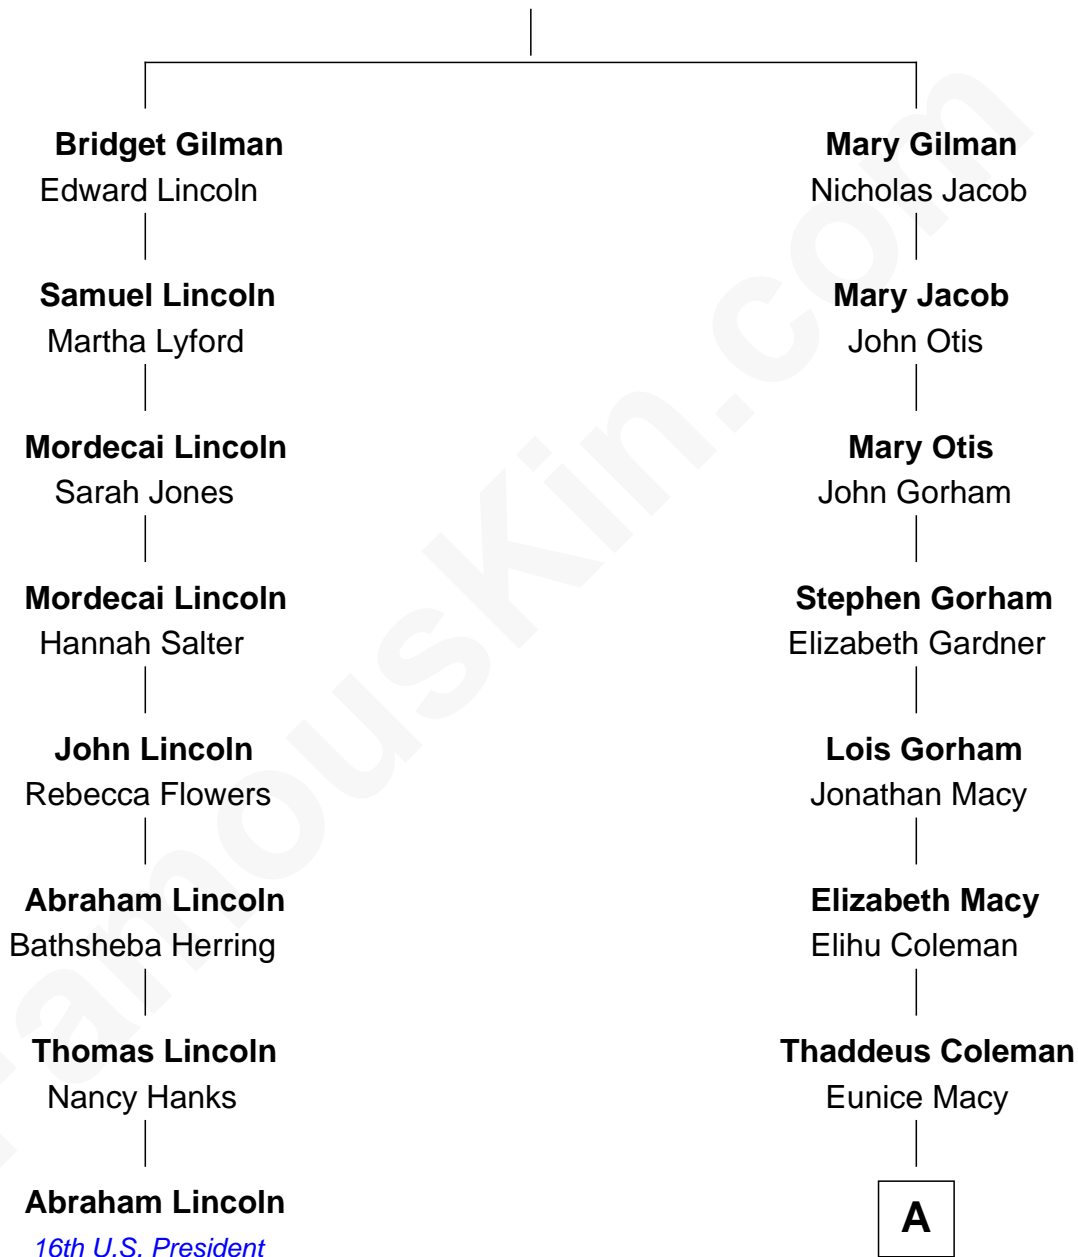

FamousKin.com
Relationship Chart of
Abraham Lincoln
16th U.S. President

7th cousin 3 times removed of

Ezra Pound
Expatriate American Poet and Critic

Edward Gilman

FamousKin.com