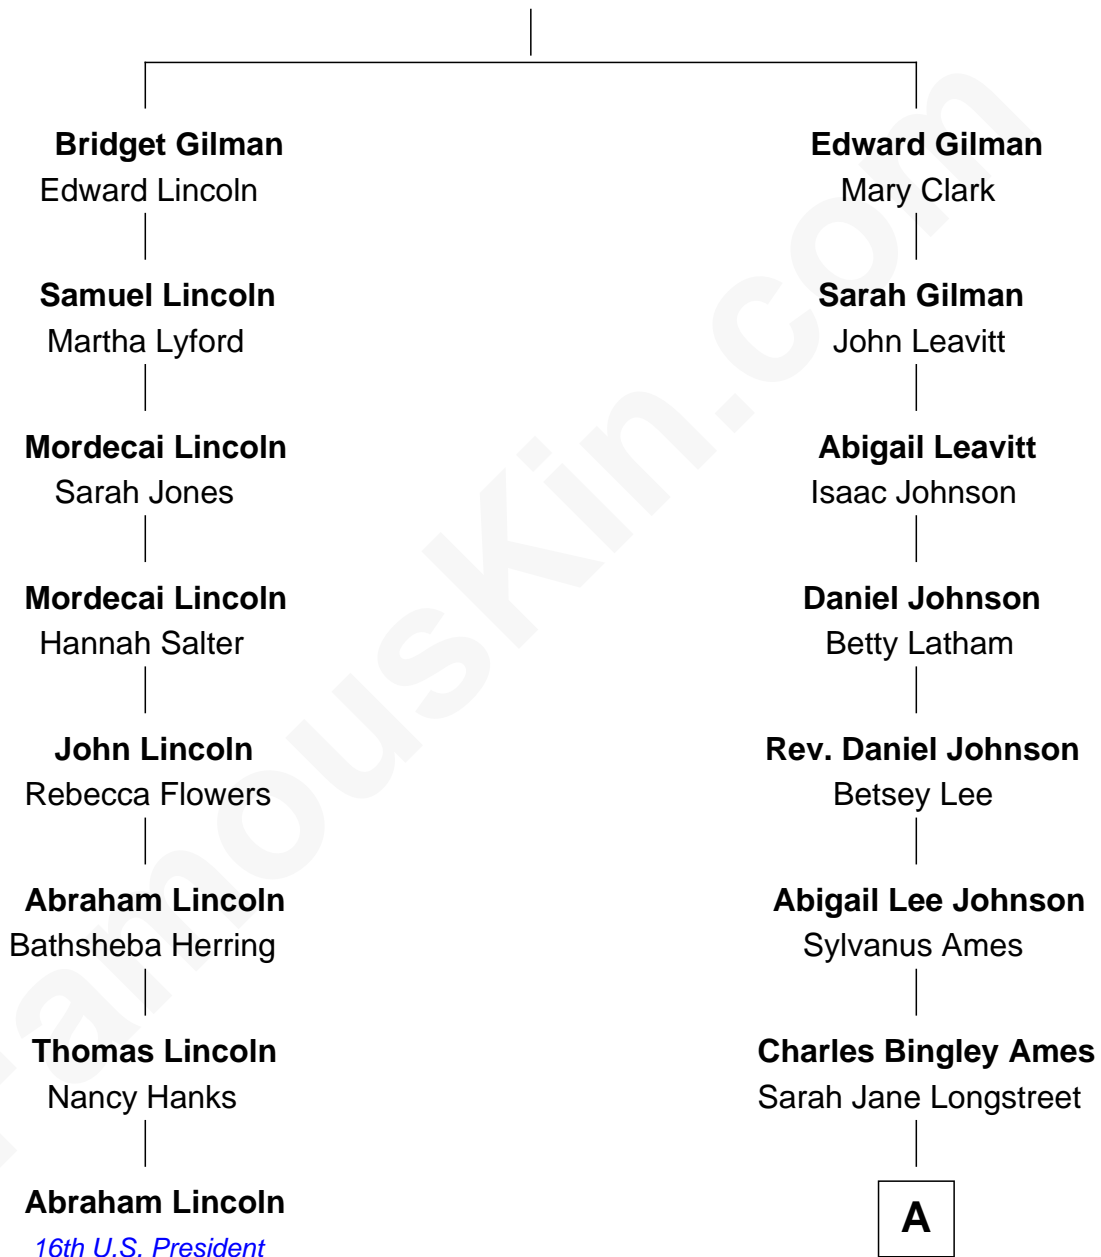

# FamousKin.com Relationship Chart of

**Abraham Lincoln**

*16th U.S. President*

7th cousin 1 time removed of

**Ben Ames Williams**

*Novelist and Short Story Author*

**Edward Gilman**

A

|  
**Sarah Marshall Ames**  
Daniel Webster Williams

|  
**Ben Ames Williams**  
*Novelist and Short Story Author*

FamousKin.com