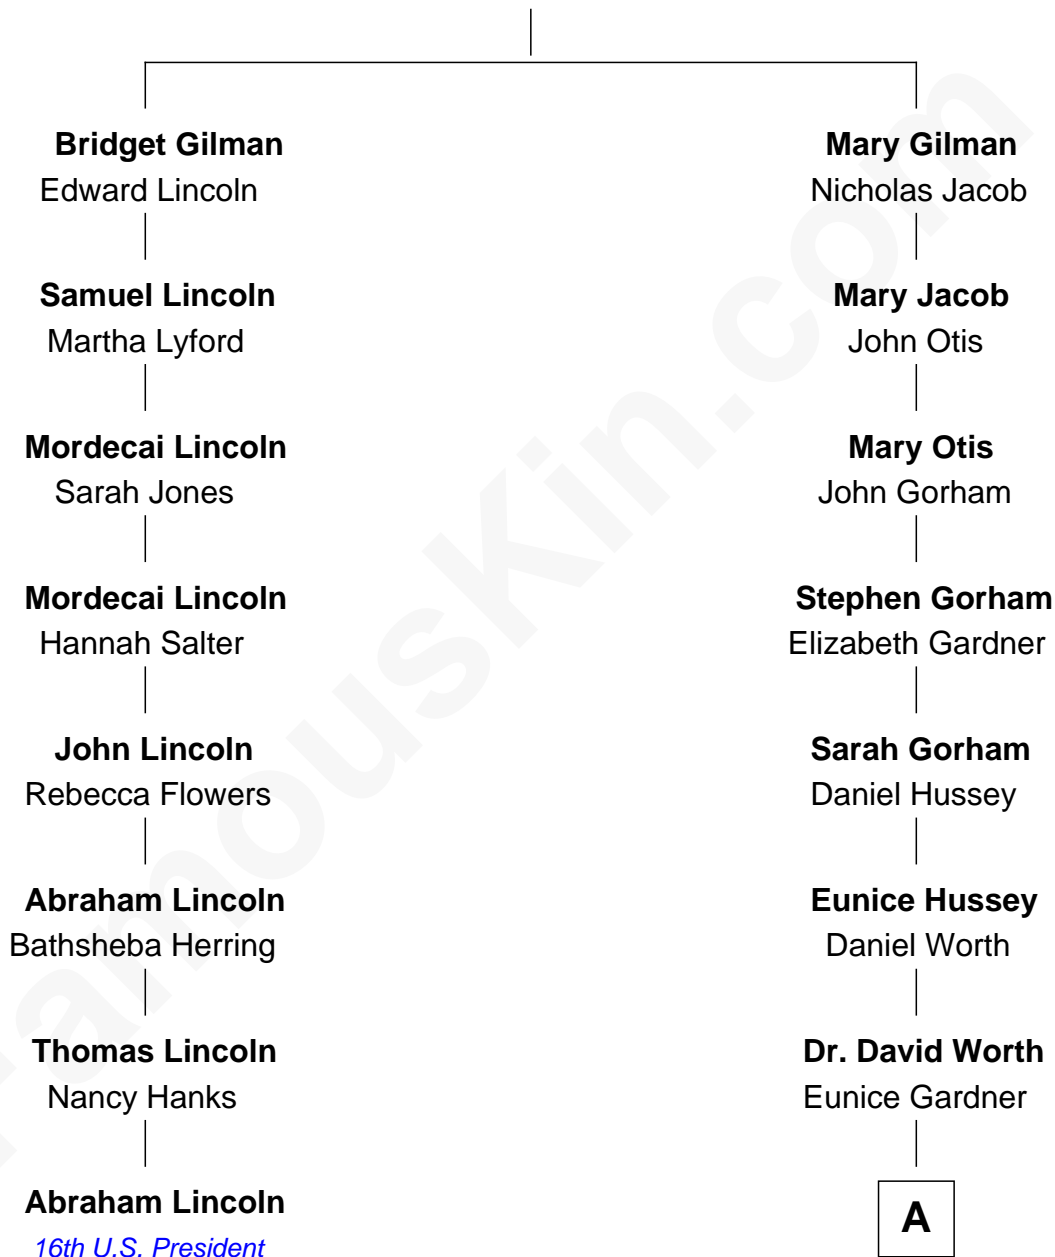

FamousKin.com Relationship Chart of

Abraham Lincoln

16th U.S. President

7th cousin 2 times removed of

Chase A. Clark

18th Governor of Idaho

Edward Gilman

A

—
Louisa Worth

William Clark

—
Joseph Addison Clark

Eunice Hadley

—
Chase A. Clark

18th Governor of Idaho

FamousKin.com