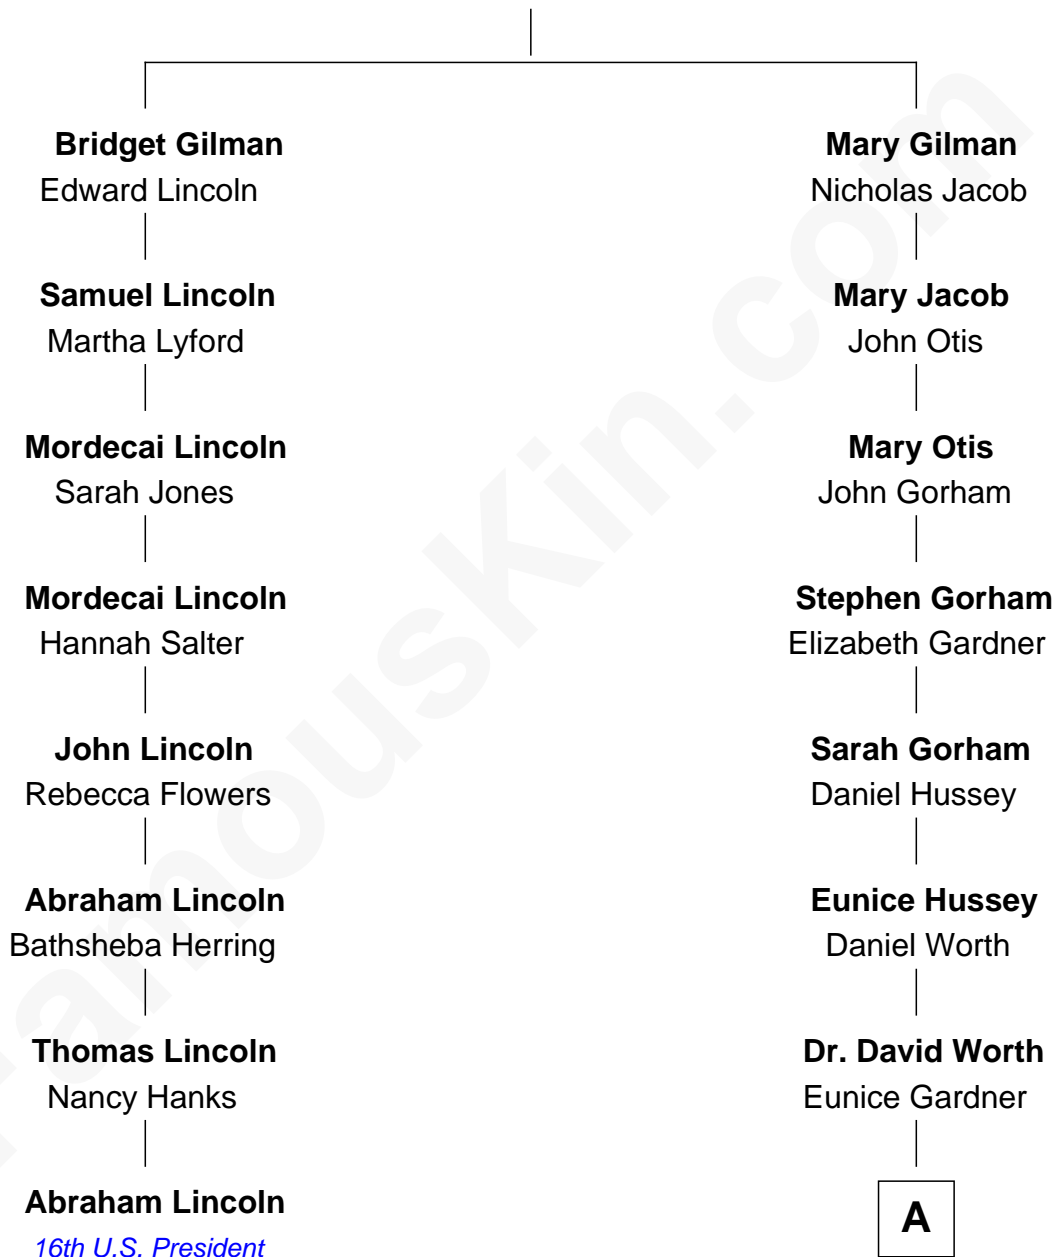

FamousKin.com

Relationship Chart of

Abraham Lincoln

16th U.S. President

7th cousin 2 times removed of

Barzilla W. Clark
16th Governor of Idaho

Edward Gilman

A

—
Louisa Worth

William Clark
—

—
Joseph Addison Clark

Eunice Hadley
—

—
Barzilla W. Clark

16th Governor of Idaho

FamousKin.com