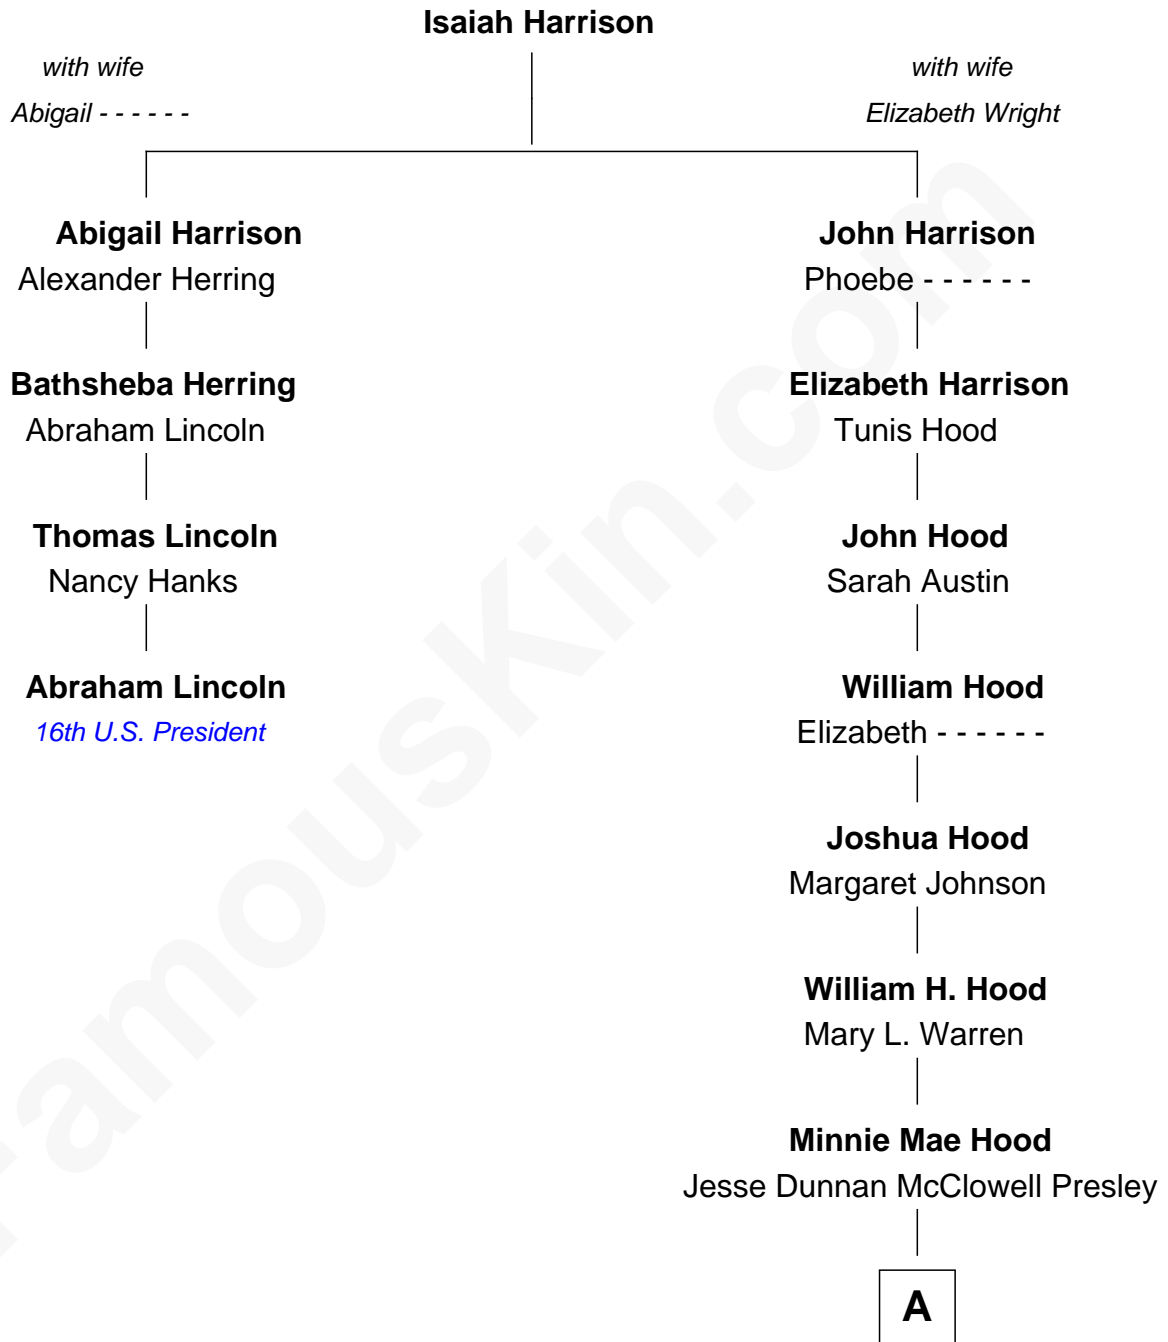

FamousKin.com

Relationship Chart of

Abraham Lincoln

16th U.S. President

3rd cousin 6 times removed of

Lisa Marie Presley
Singer-Songwriter

A

—
Vernon Elvis Presley