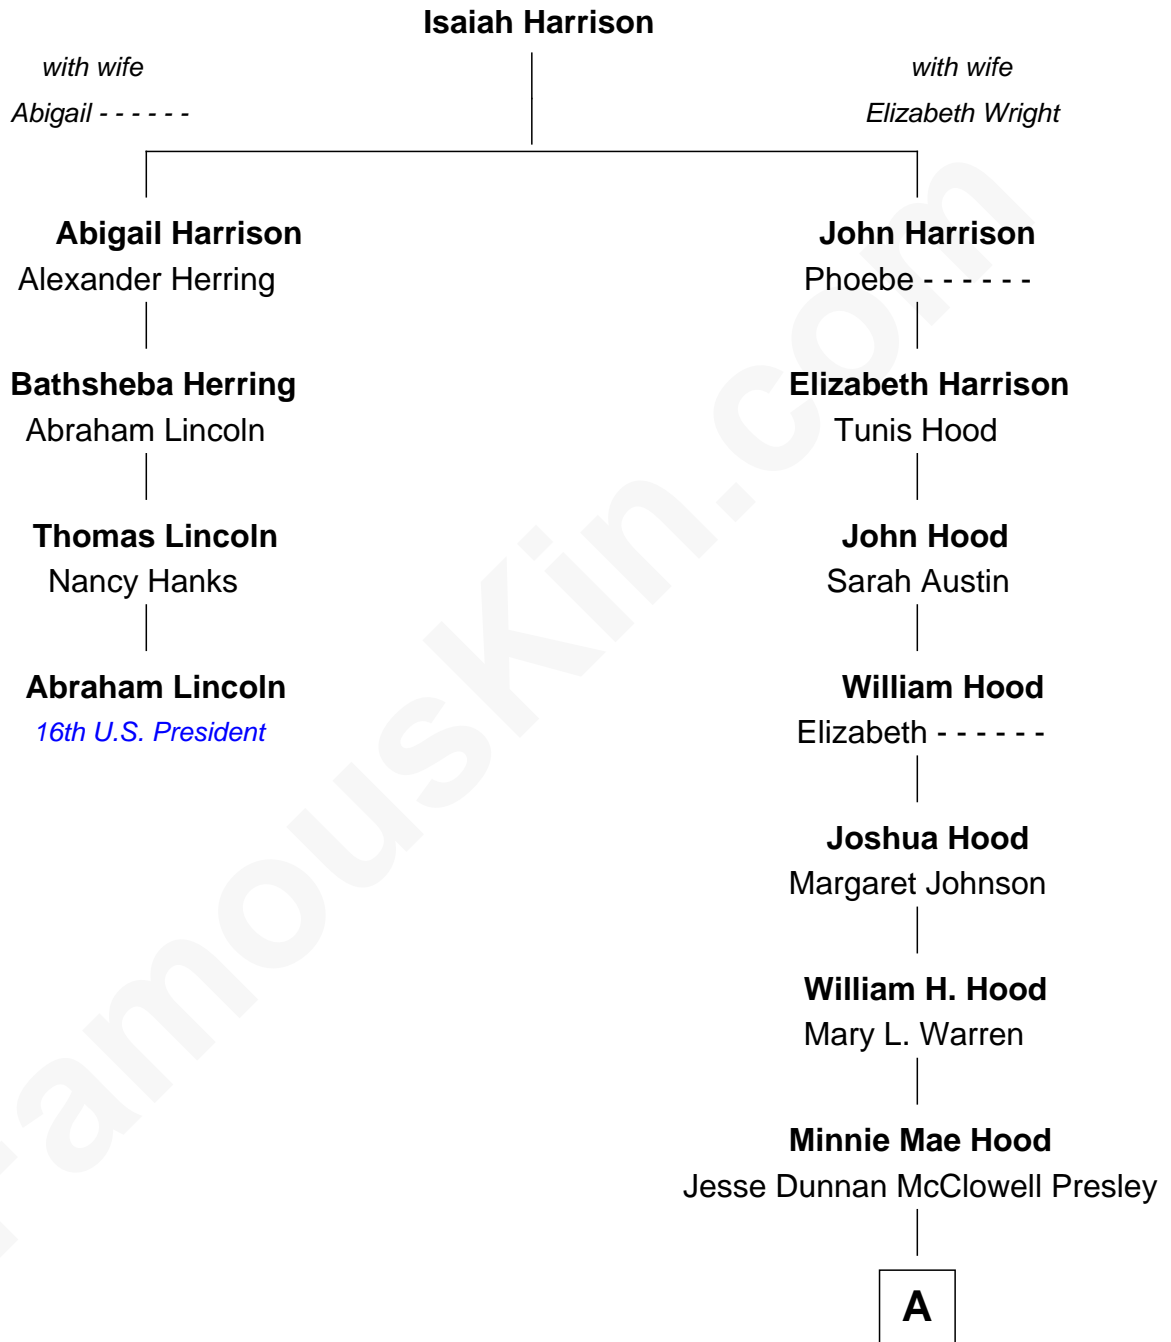

FamousKin.com Relationship Chart of

Abraham Lincoln

16th U.S. President

3rd cousin 6 times removed of

Lisa Marie Presley

Singer-Songwriter

A

—
Vernon Elvis Presley