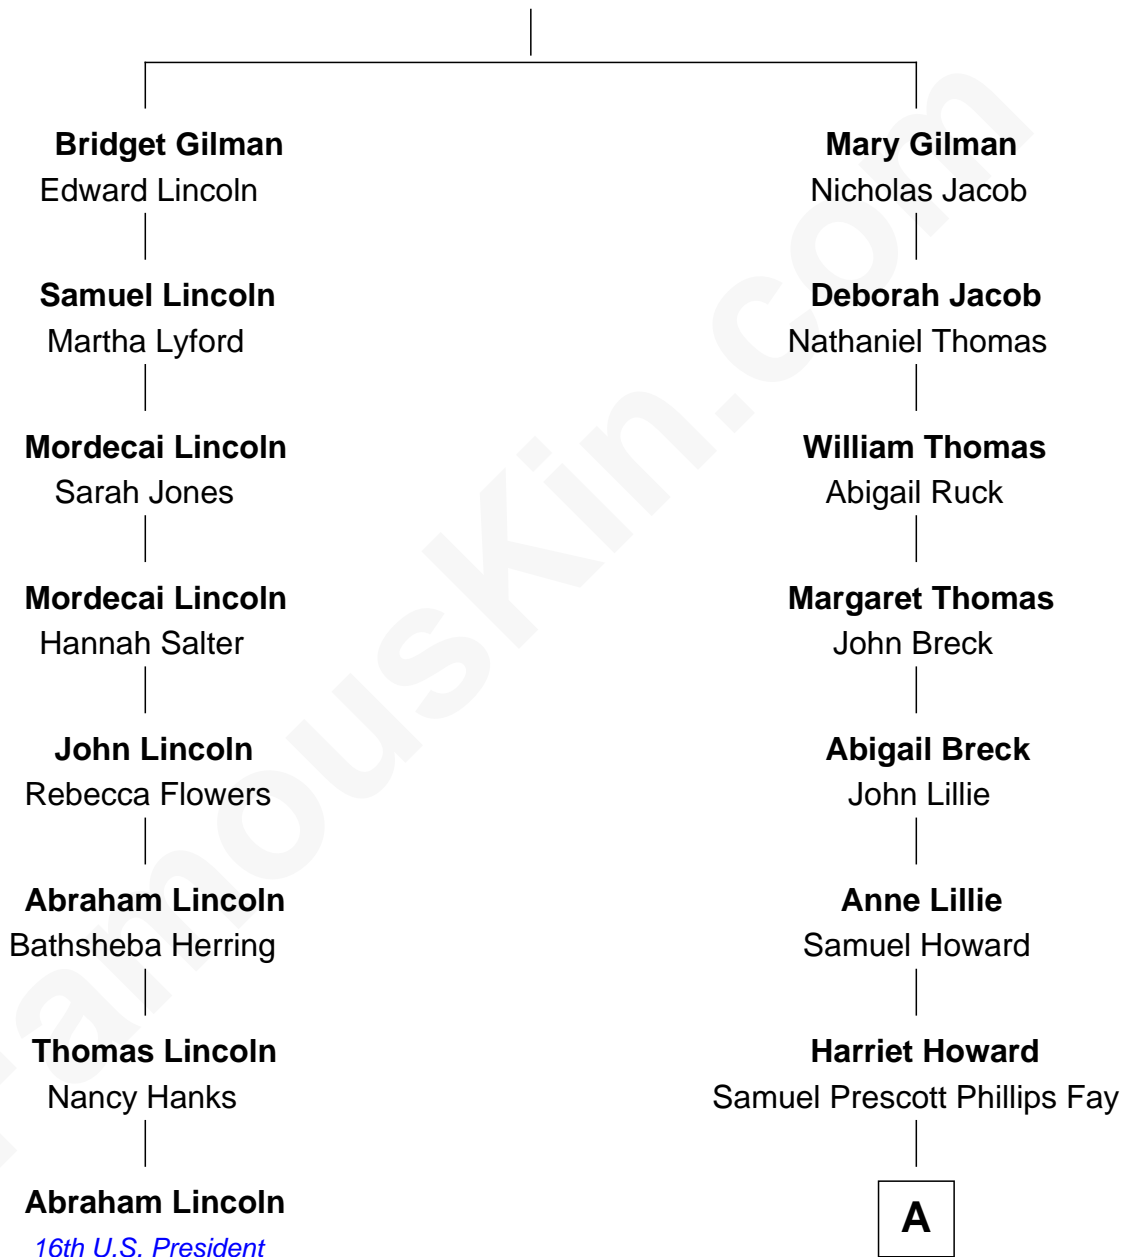

**FamousKin.com**  
**Relationship Chart of**  
**Abraham Lincoln**  
*16th U.S. President*

**7th cousin 5 times removed of**  
**Jonathan Bush**  
*Co-founder and CEO of athenahealth*

**Edward Gilman**

**A**

|  
**Samuel Howard Fay**  
Susan Montfort Shellman

|  
**Harriet Eleanor Fay**  
Rev. James Smith Bush

|  
**Samuel Prescott Bush**  
Flora Sheldon

|  
**Prescott Sheldon Bush**  
Dorothy Wear Walker