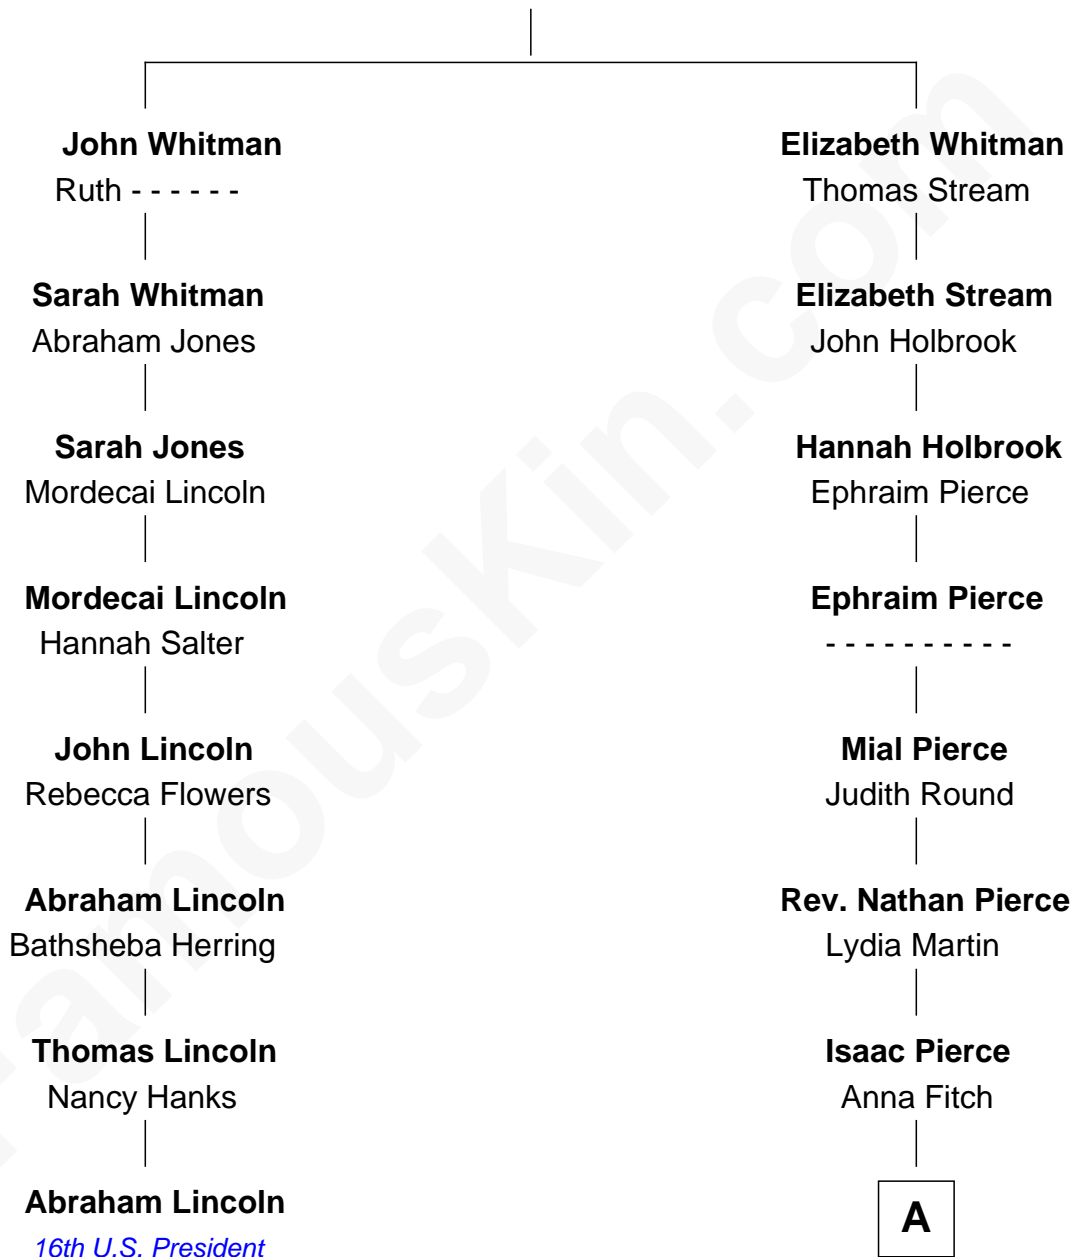

FamousKin.com
Relationship Chart of
Abraham Lincoln
16th U.S. President

7th cousin 6 times removed of
Billy Bush
TV Personality and Host

Richard Whitman

A

—
Levi Pierce

Betsey S. Wheeler

—
Elizabeth Slade Pierce

Cortland Philip Livingston Butler

—
Mary Elizabeth Butler

Robert Emmet Sheldon

—
Flora Sheldon

Samuel Prescott Bush

—
Prescott Sheldon Bush

Dorothy Wear Walker

—
Jonathan James Bush