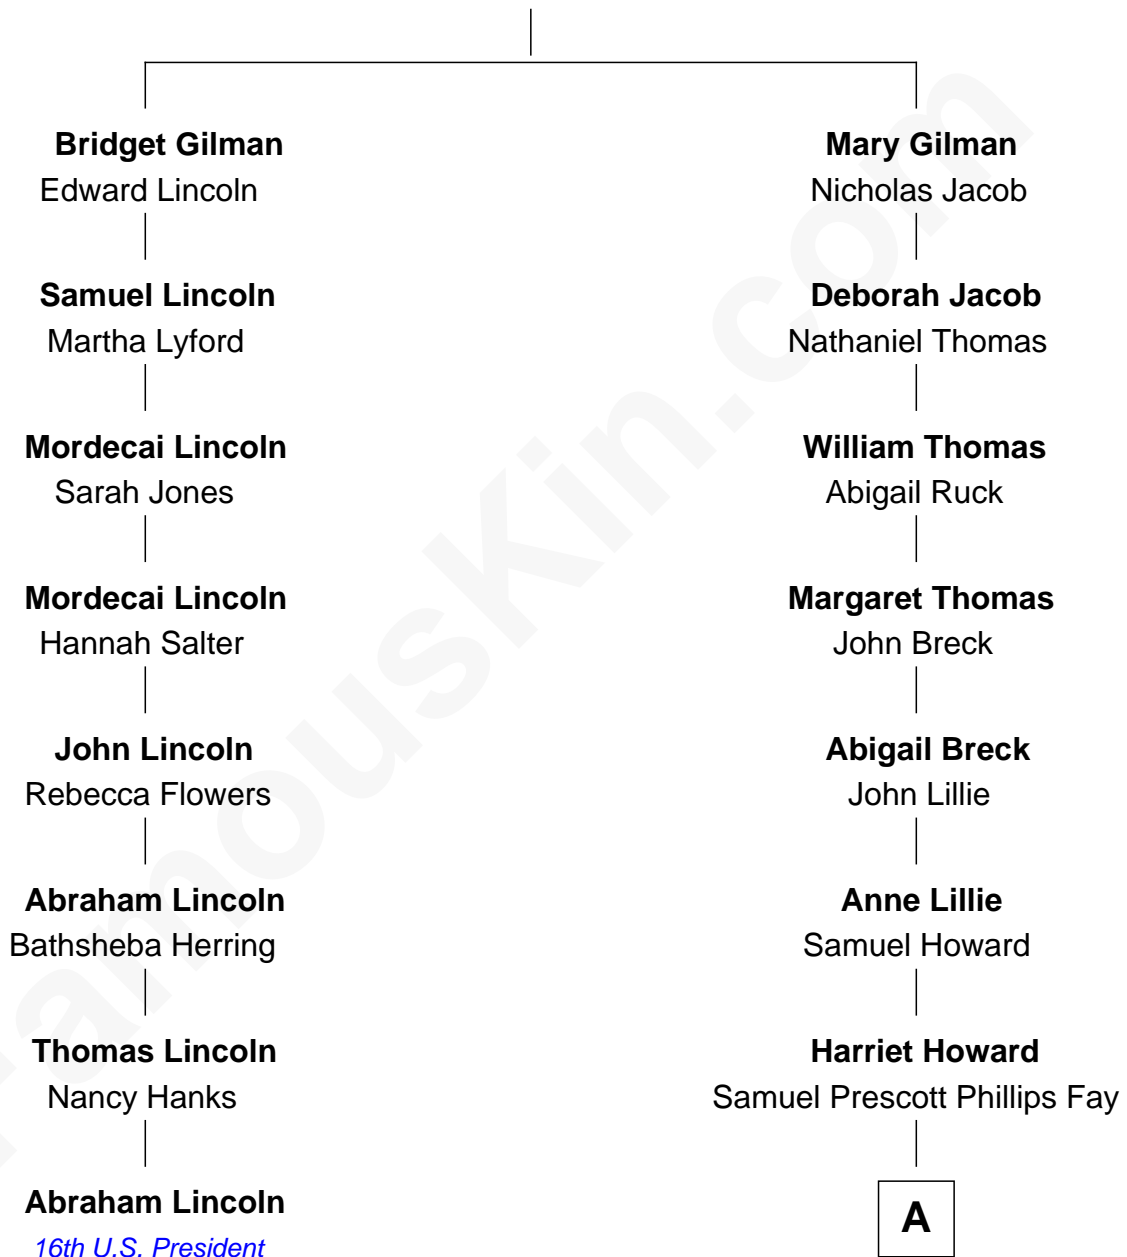

FamousKin.com

Relationship Chart of

Abraham Lincoln

16th U.S. President

7th cousin 5 times removed of

Billy Bush
TV Personality and Host

Edward Gilman

A

—
Samuel Howard Fay
Susan Montfort Shellman

—
Harriet Eleanor Fay
Rev. James Smith Bush

—
Samuel Prescott Bush
Flora Sheldon

—
Prescott Sheldon Bush
Dorothy Wear Walker

—
Jonathan James Bush
Josephine Colwell Bradley