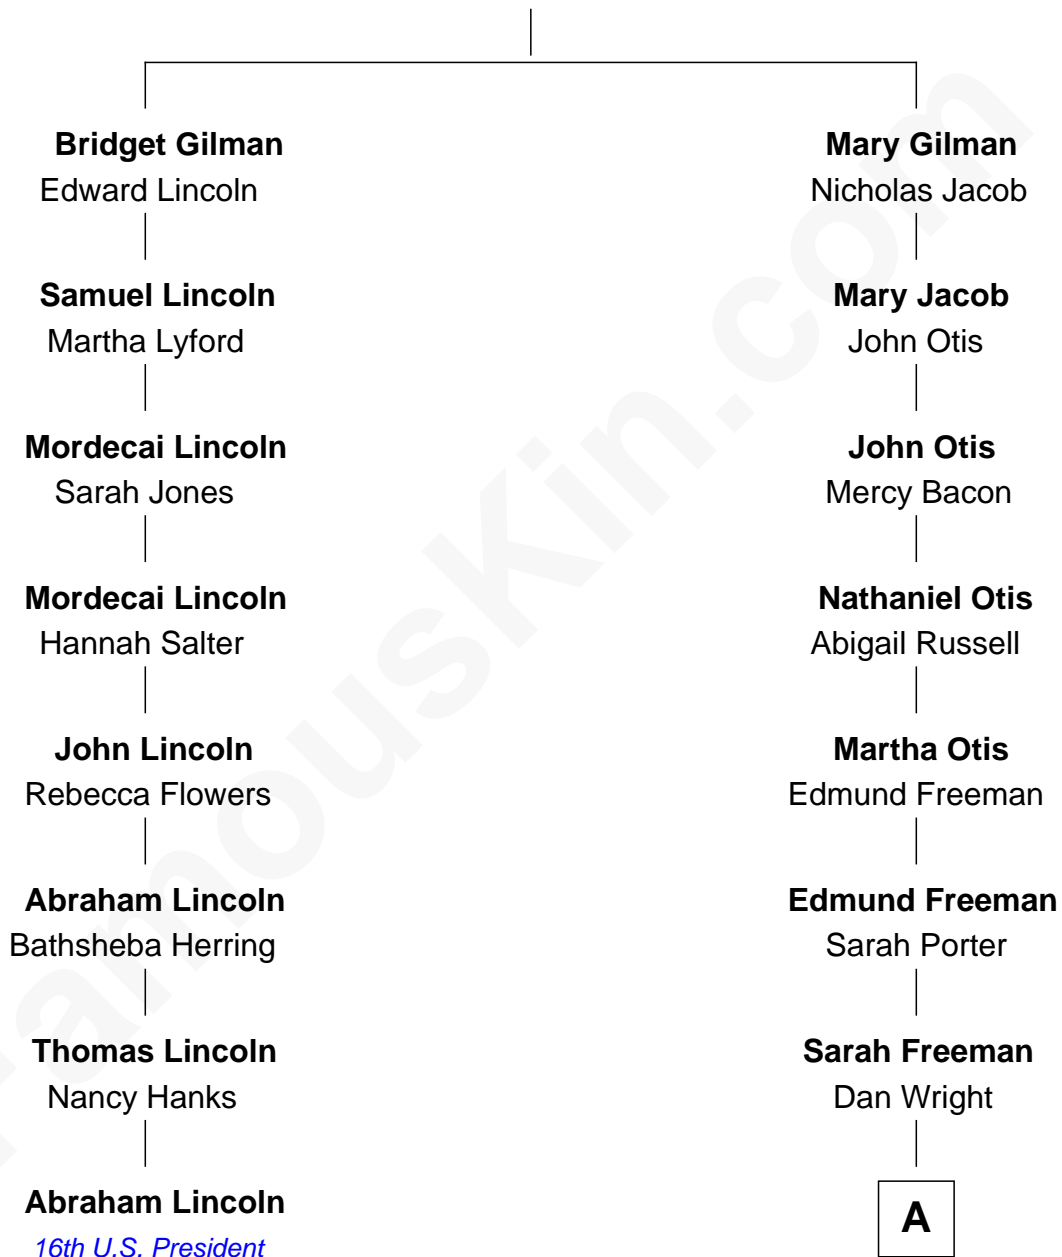

FamousKin.com

Relationship Chart of

Abraham Lincoln

16th U.S. President

7th cousin 2 times removed of

Wilbur Wright
Wright Brothers - Aviation Pioneer

Edward Gilman

A

Dan Wright
Catherine Reeder

Bishop Milton Wright
Susan Catherine Koerner

Wilbur Wright
Aviation Pioneer

FamousKin.com