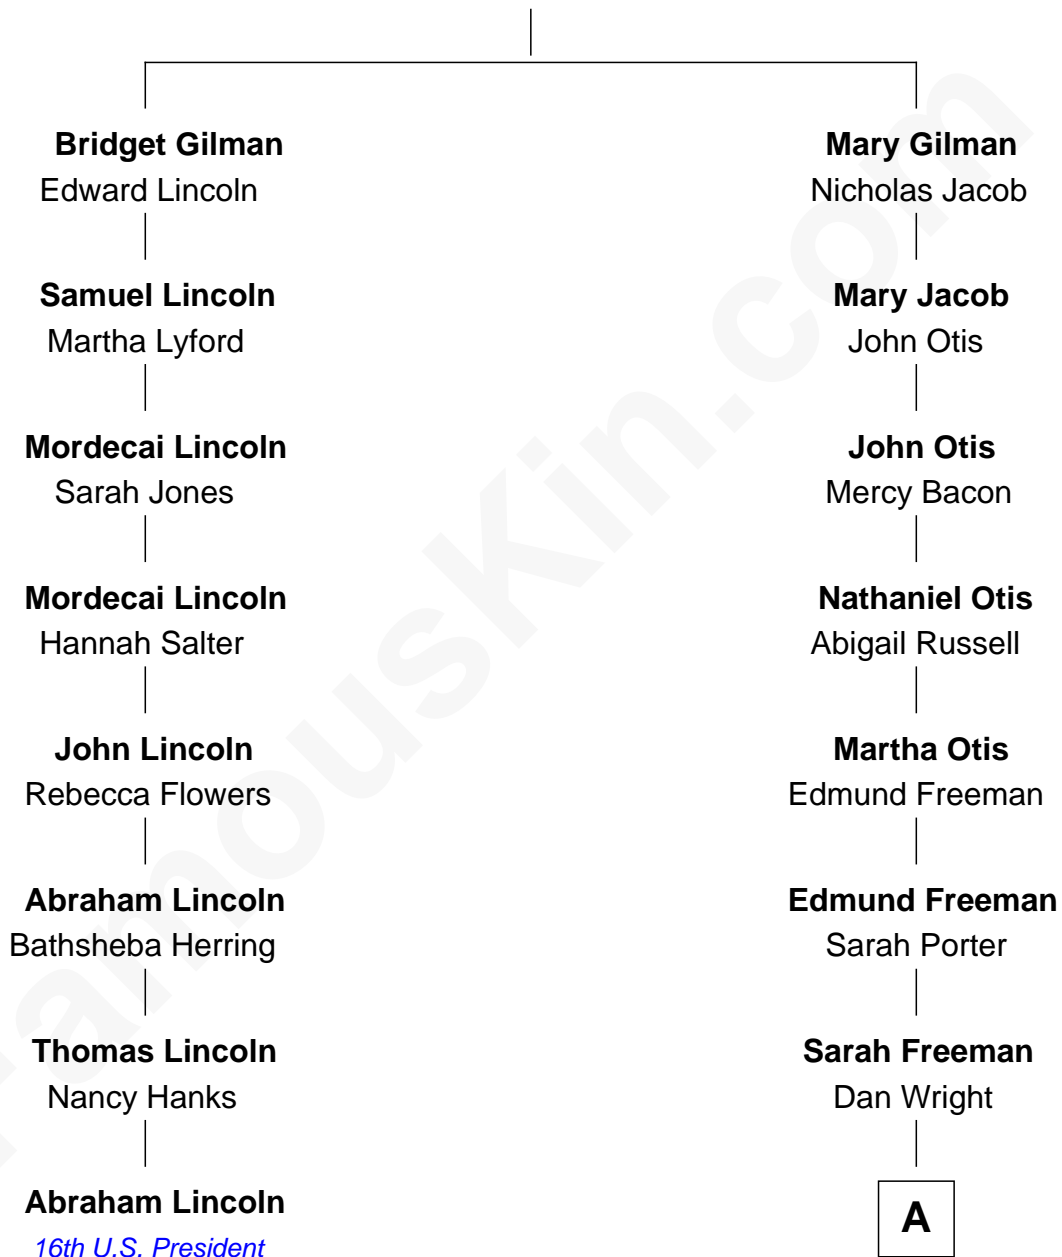

FamousKin.com

Relationship Chart of

Abraham Lincoln

16th U.S. President

7th cousin 2 times removed of

Orville Wright
Wright Brothers - Aviation Pioneer

Edward Gilman

A

Dan Wright
Catherine Reeder

Bishop Milton Wright
Susan Catherine Koerner

Orville Wright
Aviation Pioneer

FamousKin.com