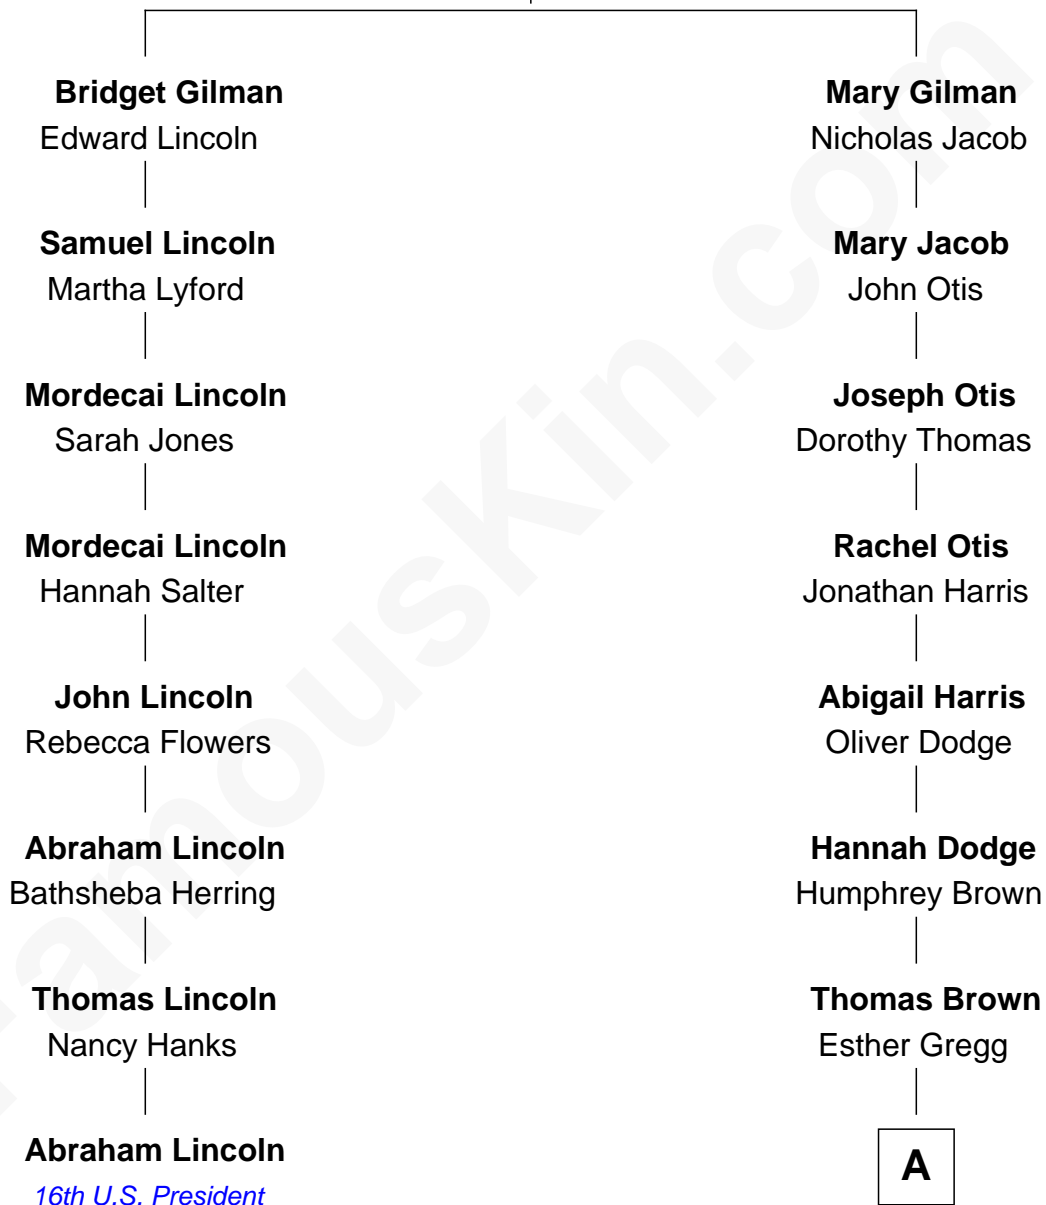

FamousKin.com Relationship Chart of

Abraham Lincoln

16th U.S. President

7th cousin 7 times removed of

Post Malone

American Rapper

Edward Gilman

A

Hannah Brown

Samuel Fisk

Anna Eliza Fisk

John Benjamin Wildrick

Weltha Wildrick

Devillow Soper

Anna E. Soper

Earl Milford Copp