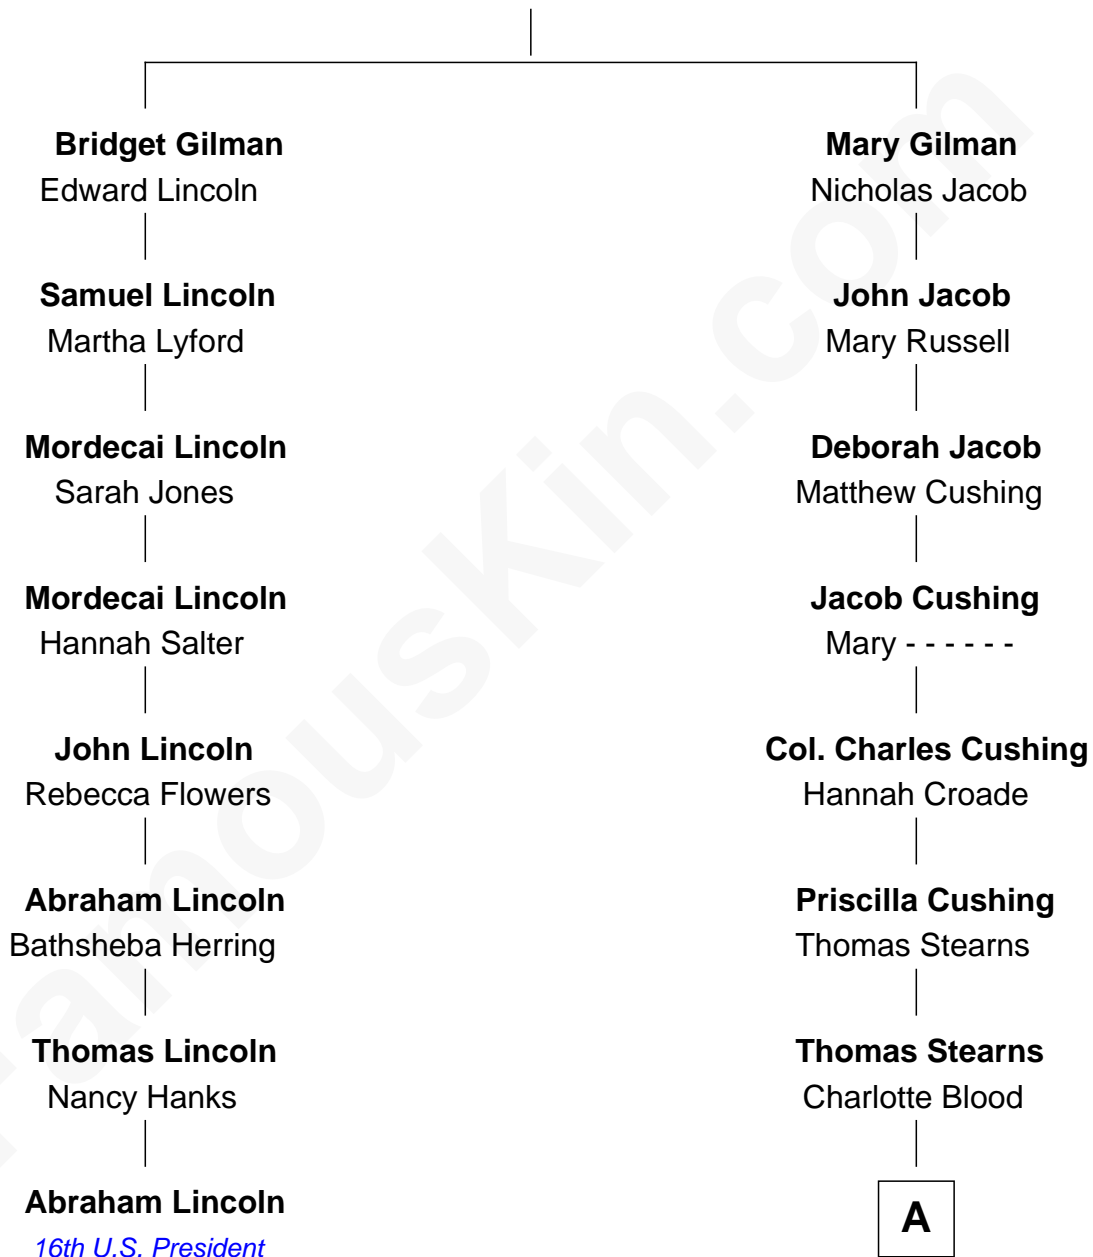

FamousKin.com
Relationship Chart of
Abraham Lincoln
16th U.S. President

7th cousin 1 time removed of
T. S. Eliot
Poet and Playwright

Edward Gilman

A

Charlotte Champe Stearns

Henry Ware Eliot

T. S. Eliot

Poet and Playwright

FamousKin.com