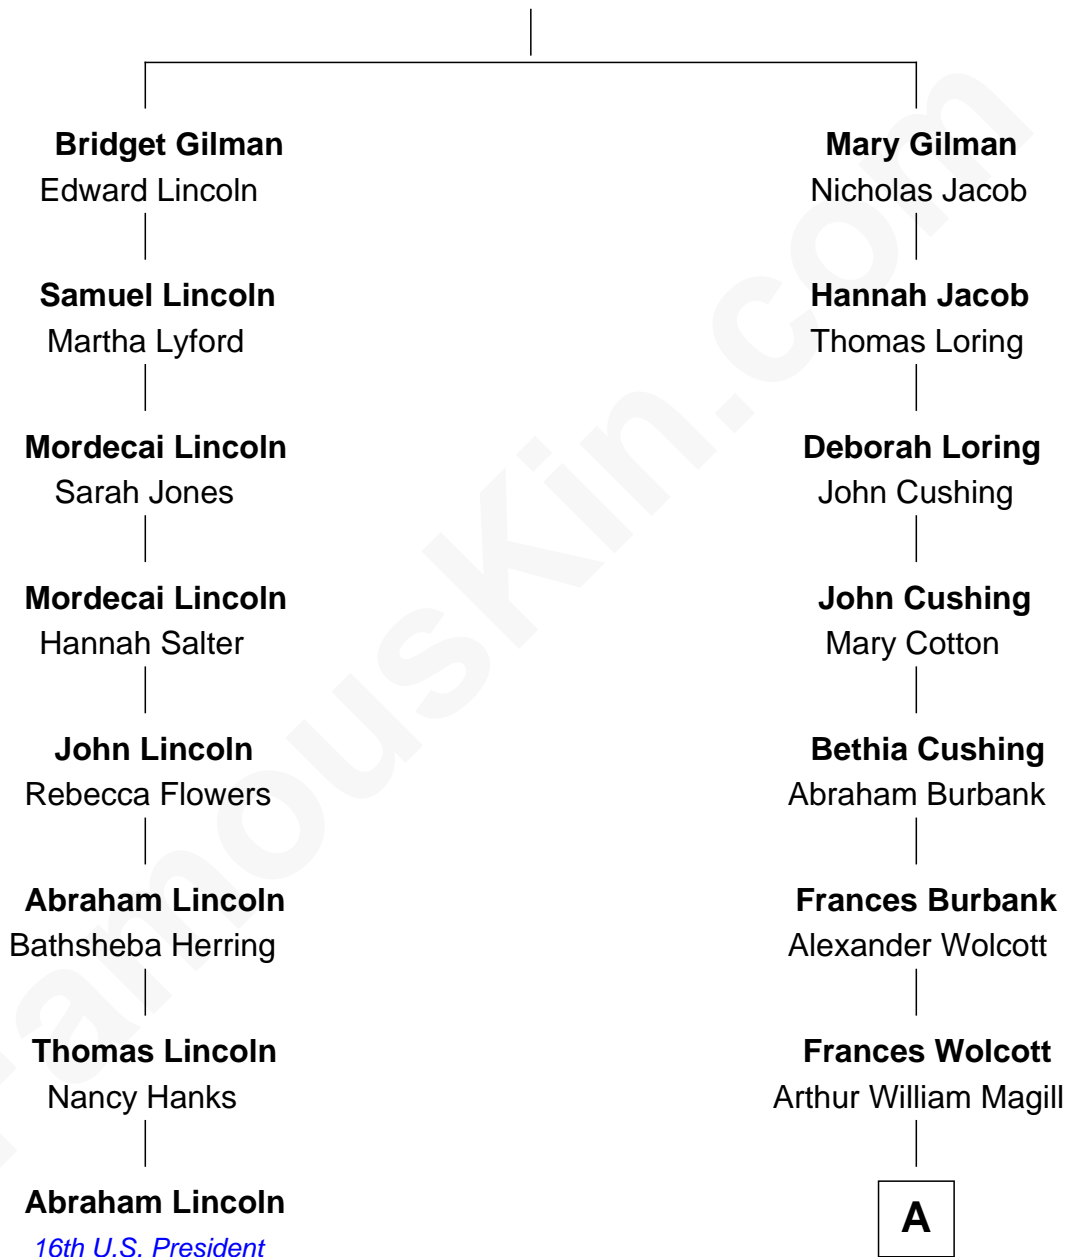

FamousKin.com

Relationship Chart of

Abraham Lincoln

16th U.S. President

7th cousin 2 times removed of

Juliette Gordon Low
 Founder of the Girl Scouts

Edward Gilman

A

Juliette Augusta Magill

John Harris Kinzie

Eleanor Lytle Kinzie

William Washington Gordon

Juliette Gordon Low

Founder of the Girl Scouts

FamousKin.com