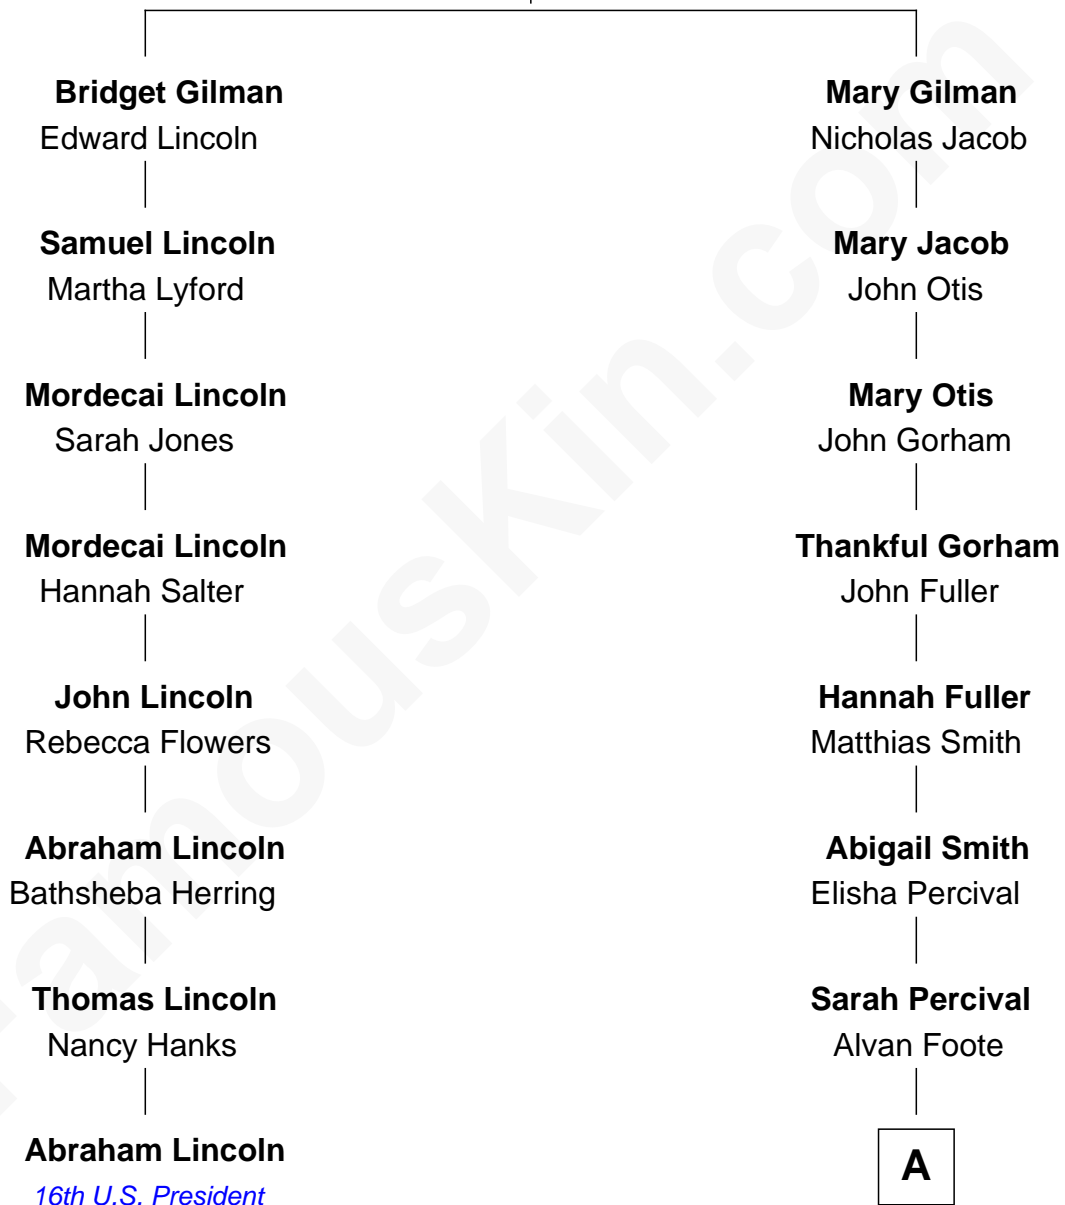

## Relationship Chart of

### Abraham Lincoln

16th U.S. President

7th cousin 4 times removed of

### Richard Chamberlain

TV and Movie Actor

Edward Gilman

-----

**A**

—  
**Alvan Foote**

Eliza Priscilla Winchell

—  
**Julia Sophia Foote**