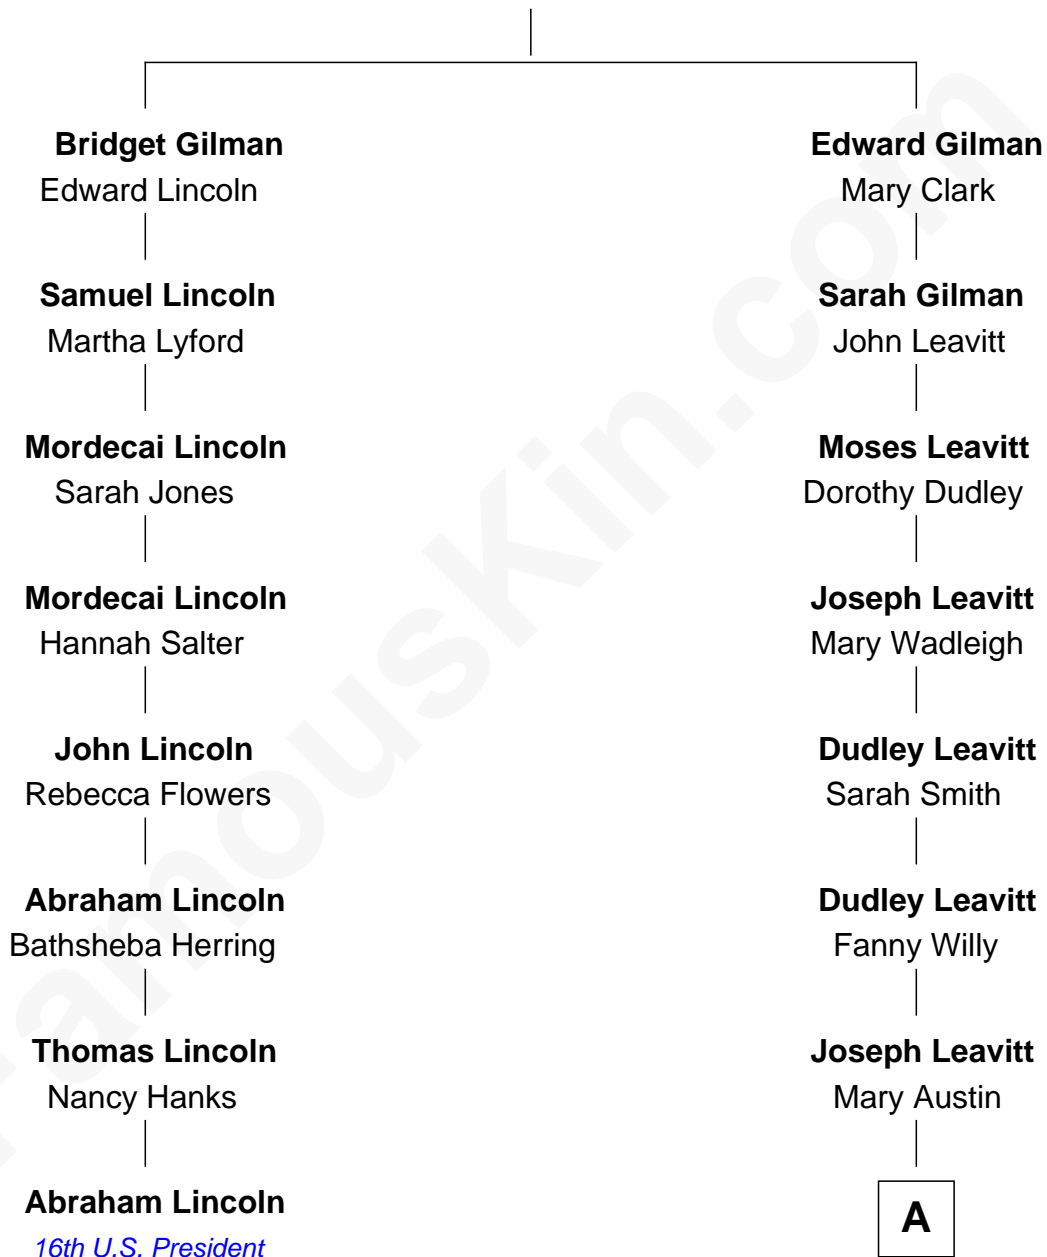

## Relationship Chart of

### Abraham Lincoln

16th U.S. President

7th cousin 5 times removed of

**Ben Jealous**  
President and CEO of NAACP

Edward Gilman

-----

**A**

—  
**Susan A. Leavitt**

Milton Youngman

—  
**Lucy J. Youngman**

Leonard Wood Smith

—  
**Joseph Cummings Smith**

Ethel Maude Locke

—  
**Annette Smith**

Dr. Sargent Jealous

—  
**Frederick Smith Jealous**