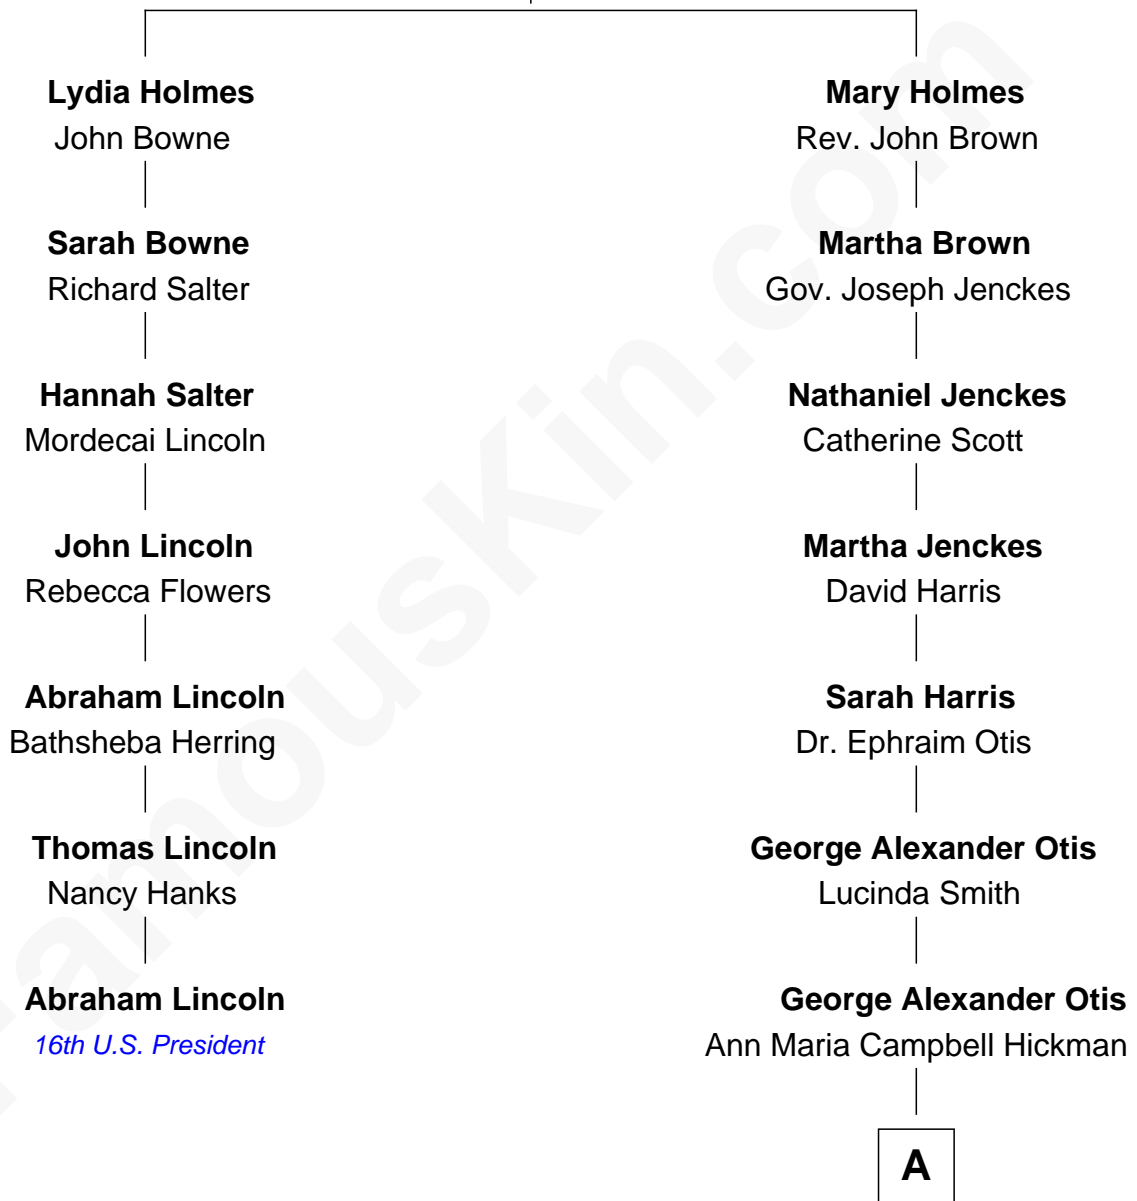

FamousKin.com Relationship Chart of

Abraham Lincoln

16th U.S. President

6th cousin 5 times removed of

George Winston

New Age Pianist

Obadiah Holmes

Katherine Hyde

A

Dr. George Alexander Otis

Pauline Clark Baur

Anna Marie Otis

Isaac Winston

George Otis Winston

Helen Comfort Stagg

George Otis Winston

Mary Annabel Bohannon

George Winston

New Age Pianist