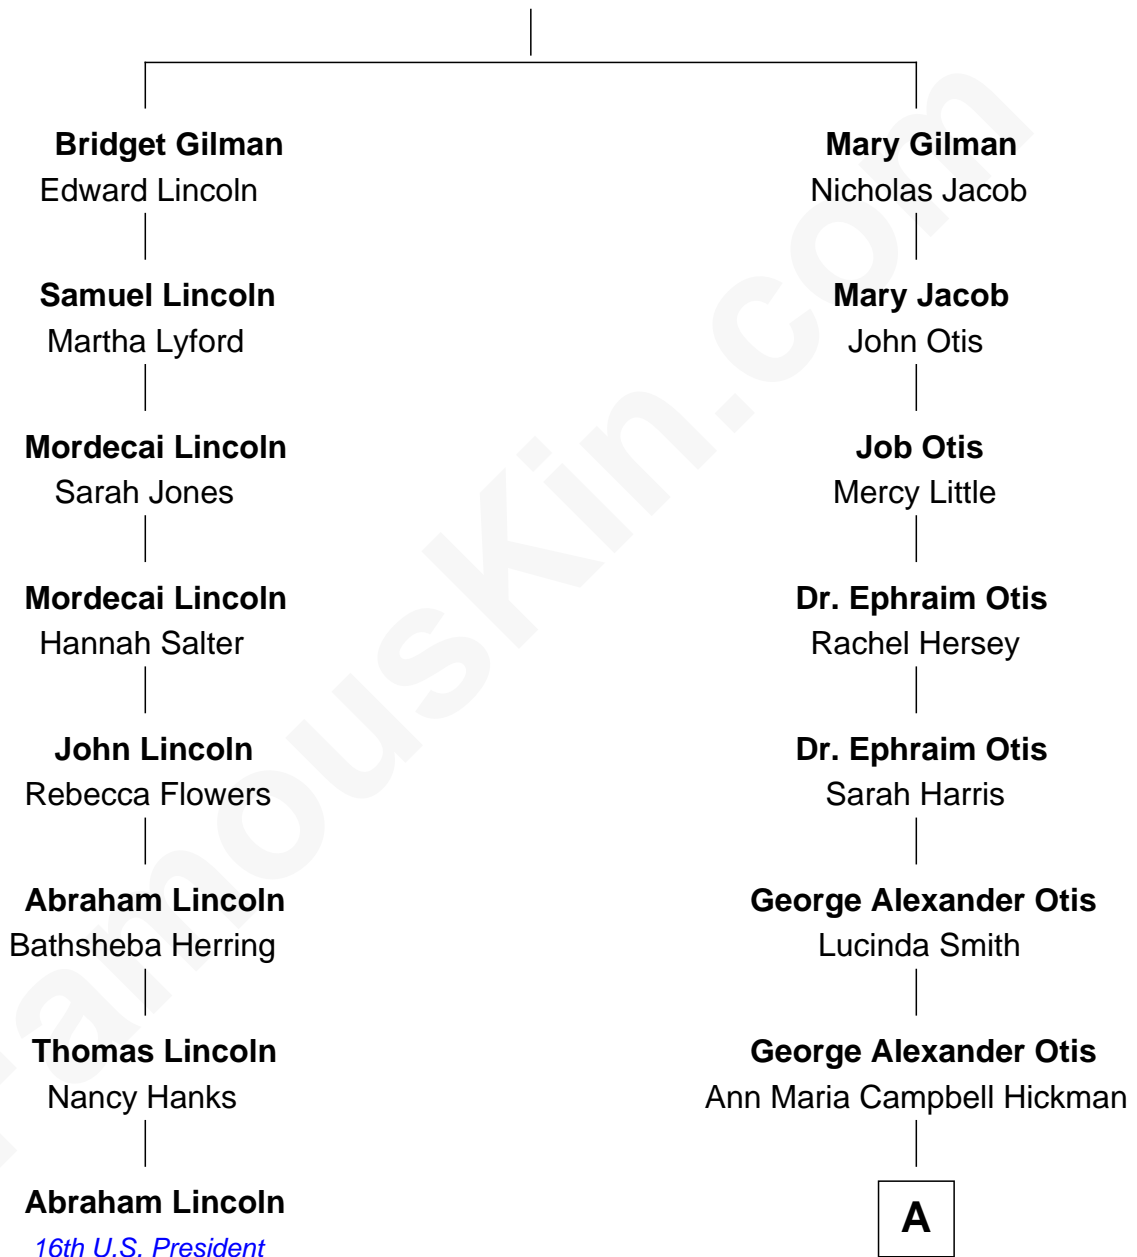

FamousKin.com Relationship Chart of

Abraham Lincoln

16th U.S. President

7th cousin 4 times removed of

George Winston

New Age Pianist

Edward Gilman

A

Dr. George Alexander Otis

Pauline Clark Baurly

Anna Marie Otis

Isaac Winston

George Otis Winston

Helen Comfort Stagg

George Otis Winston

Mary Annabel Bohannon

George Winston

New Age Pianist

FamousKin.com