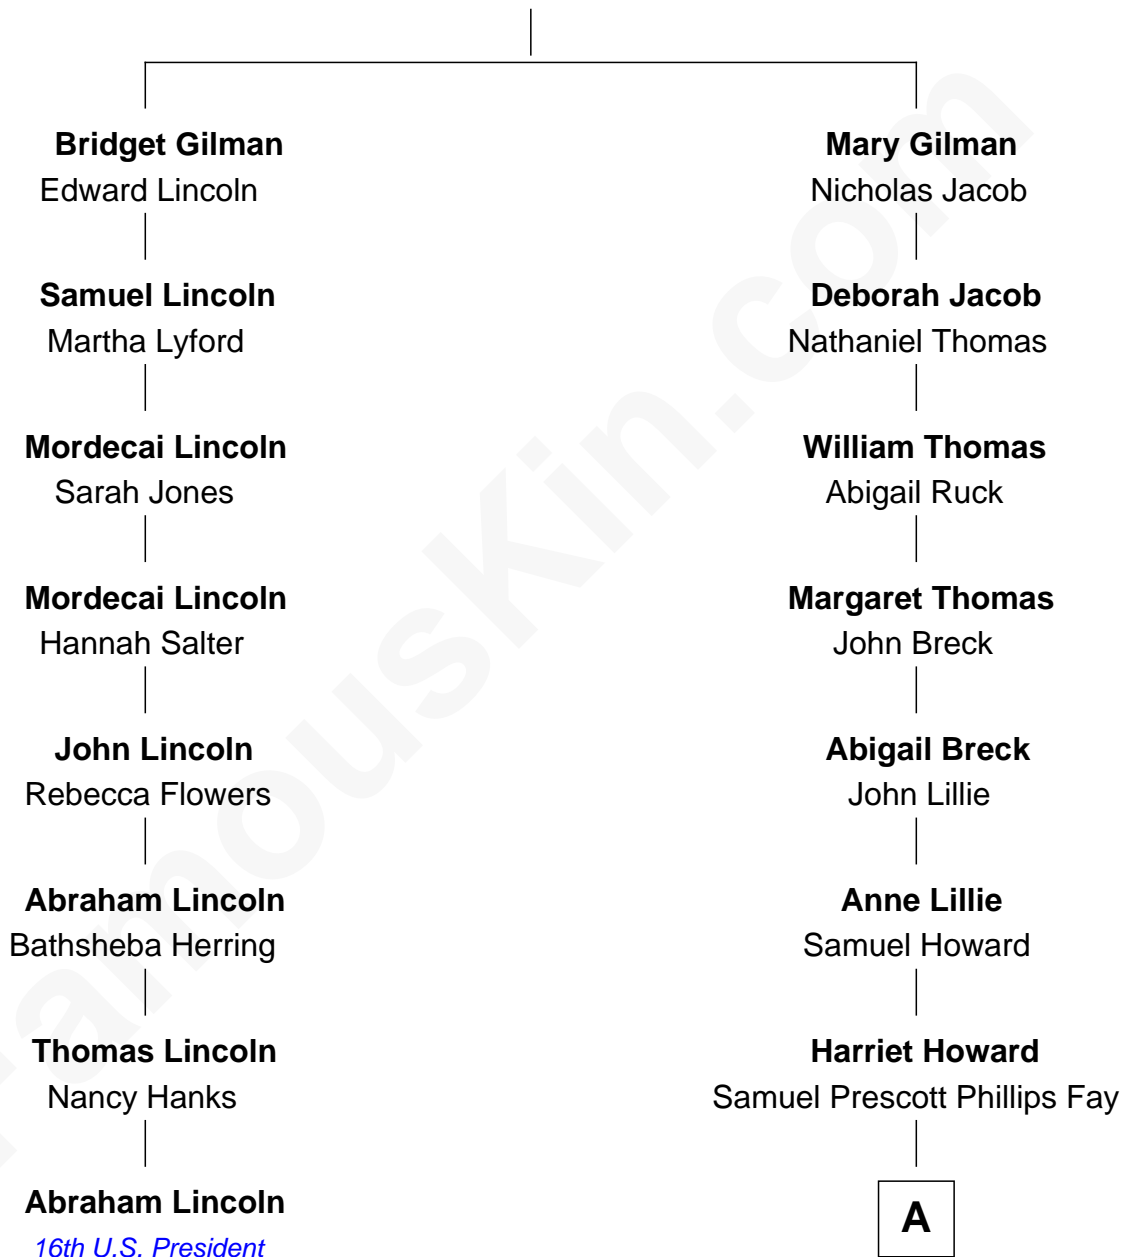

# FamousKin.com Relationship Chart of

**Abraham Lincoln**

*16th U.S. President*

7th cousin 4 times removed of

**George H. W. Bush**

*41st U.S. President*

**Edward Gilman**

**A**

—  
**Samuel Howard Fay**  
Susan Montfort Shellman

—  
**Harriet Eleanor Fay**  
Rev. James Smith Bush

—  
**Samuel Prescott Bush**  
Flora Sheldon

—  
**Prescott Sheldon Bush**  
Dorothy Wear Walker

—  
**George H. W. Bush**  
*41st U.S. President*