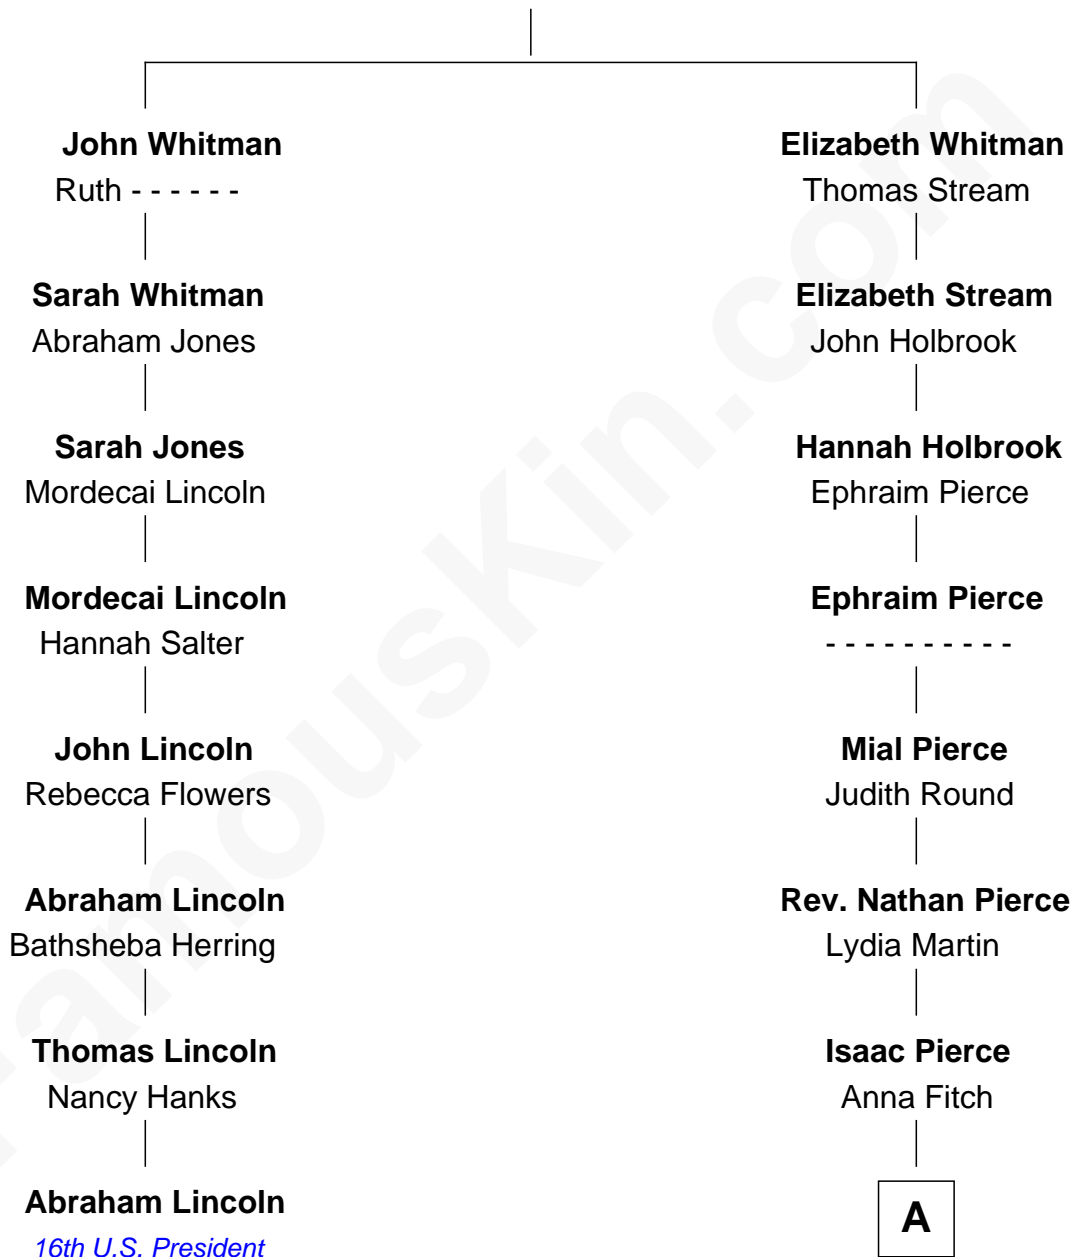

FamousKin.com Relationship Chart of

Abraham Lincoln

16th U.S. President

7th cousin 6 times removed of

George W. Bush

43rd U.S. President

Richard Whitman

A

—
Levi Pierce

Betsey S. Wheeler

—
Elizabeth Slade Pierce

Cortland Philip Livingston Butler

—
Mary Elizabeth Butler

Robert Emmet Sheldon

—
Flora Sheldon

Samuel Prescott Bush

—
Prescott Sheldon Bush

Dorothy Wear Walker

—
George Herbert Walker Bush

Barbara Pierce

—
George W. Bush

43rd U.S. President