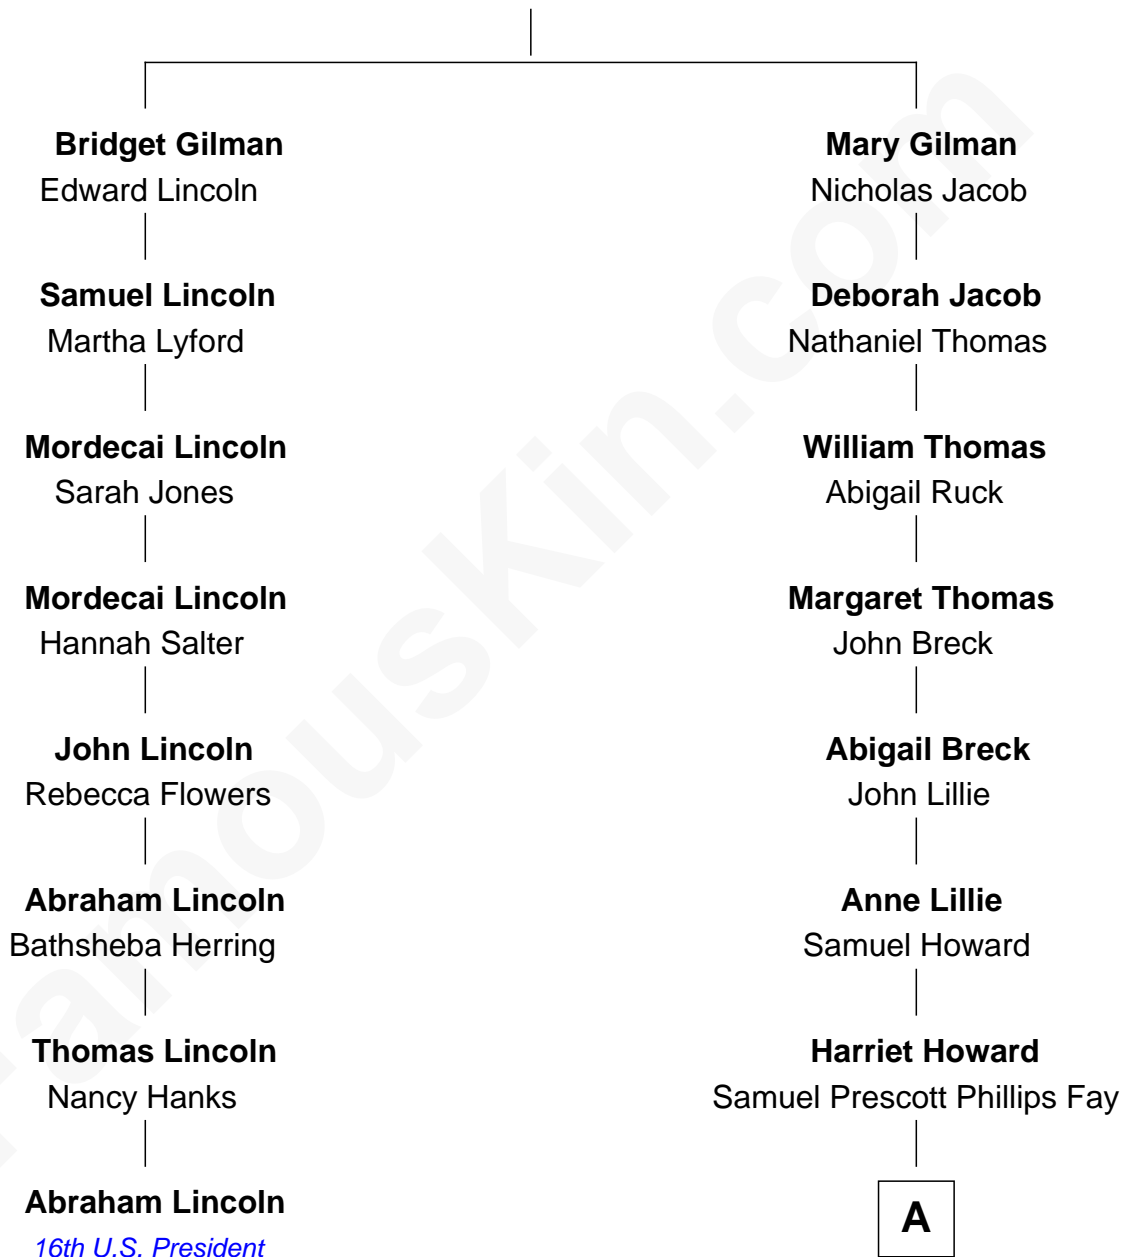

FamousKin.com Relationship Chart of

Abraham Lincoln

16th U.S. President

7th cousin 5 times removed of

George W. Bush

43rd U.S. President

Edward Gilman

A

|
Samuel Howard Fay
Susan Montfort Shellman

|
Harriet Eleanor Fay
Rev. James Smith Bush

|
Samuel Prescott Bush
Flora Sheldon

|
Prescott Sheldon Bush
Dorothy Wear Walker

|
George Herbert Walker Bush
Barbara Pierce