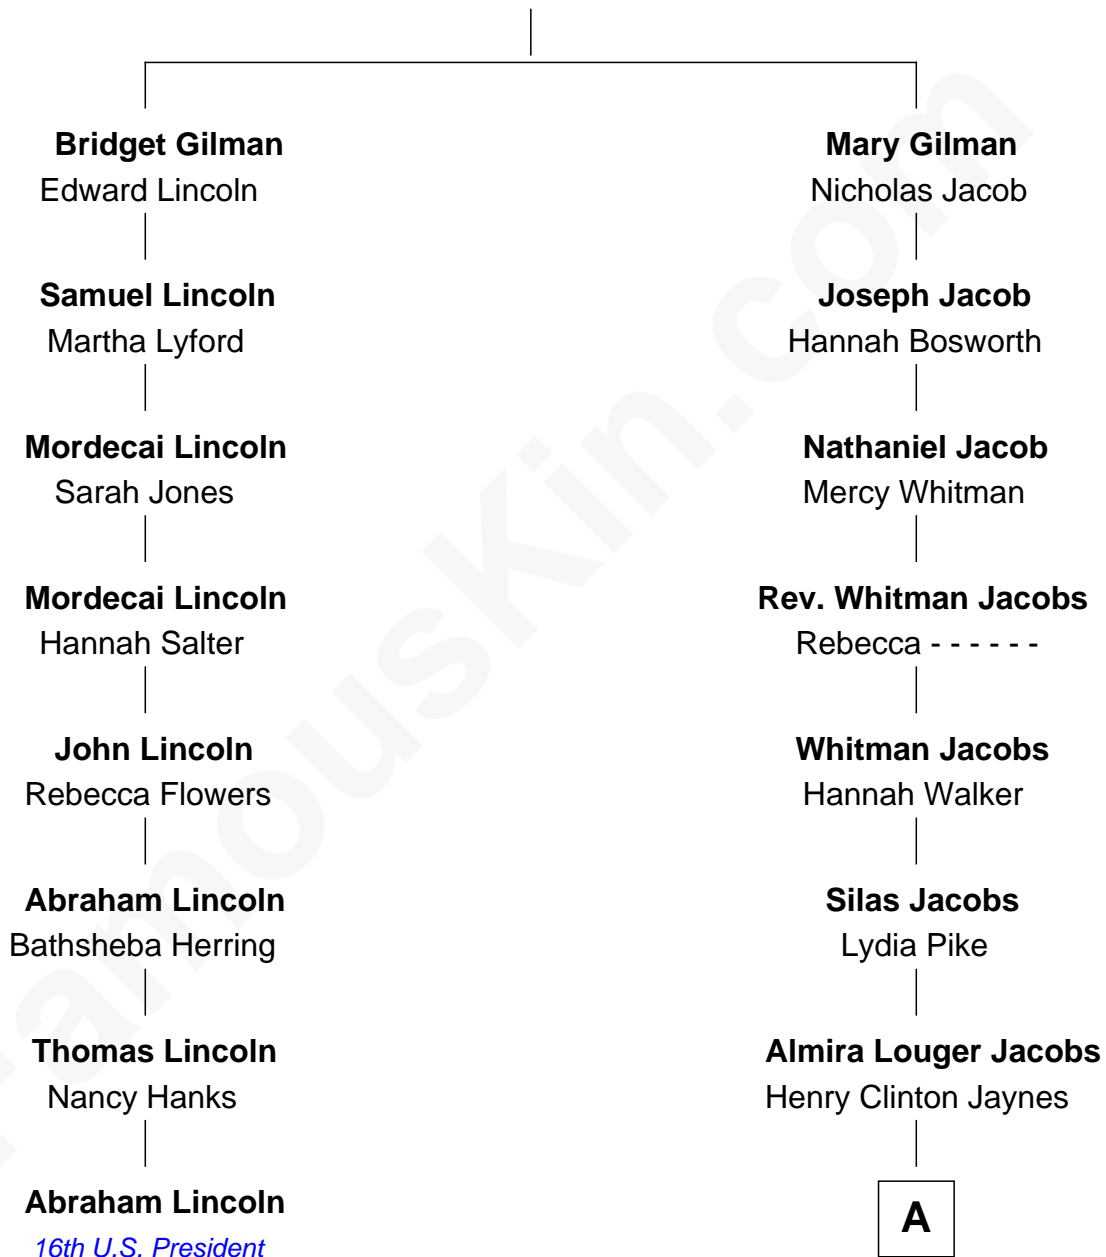

FamousKin.com

Relationship Chart of

Abraham Lincoln

16th U.S. President

7th cousin 2 times removed of

Henry Fonda
Movie Actor

Edward Gilman

A

Henry Silas Jaynes

Elma L. Lanphear

Herberta Elma Jaynes

William Brace Fonda

Henry Fonda

Movie Actor

FamousKin.com