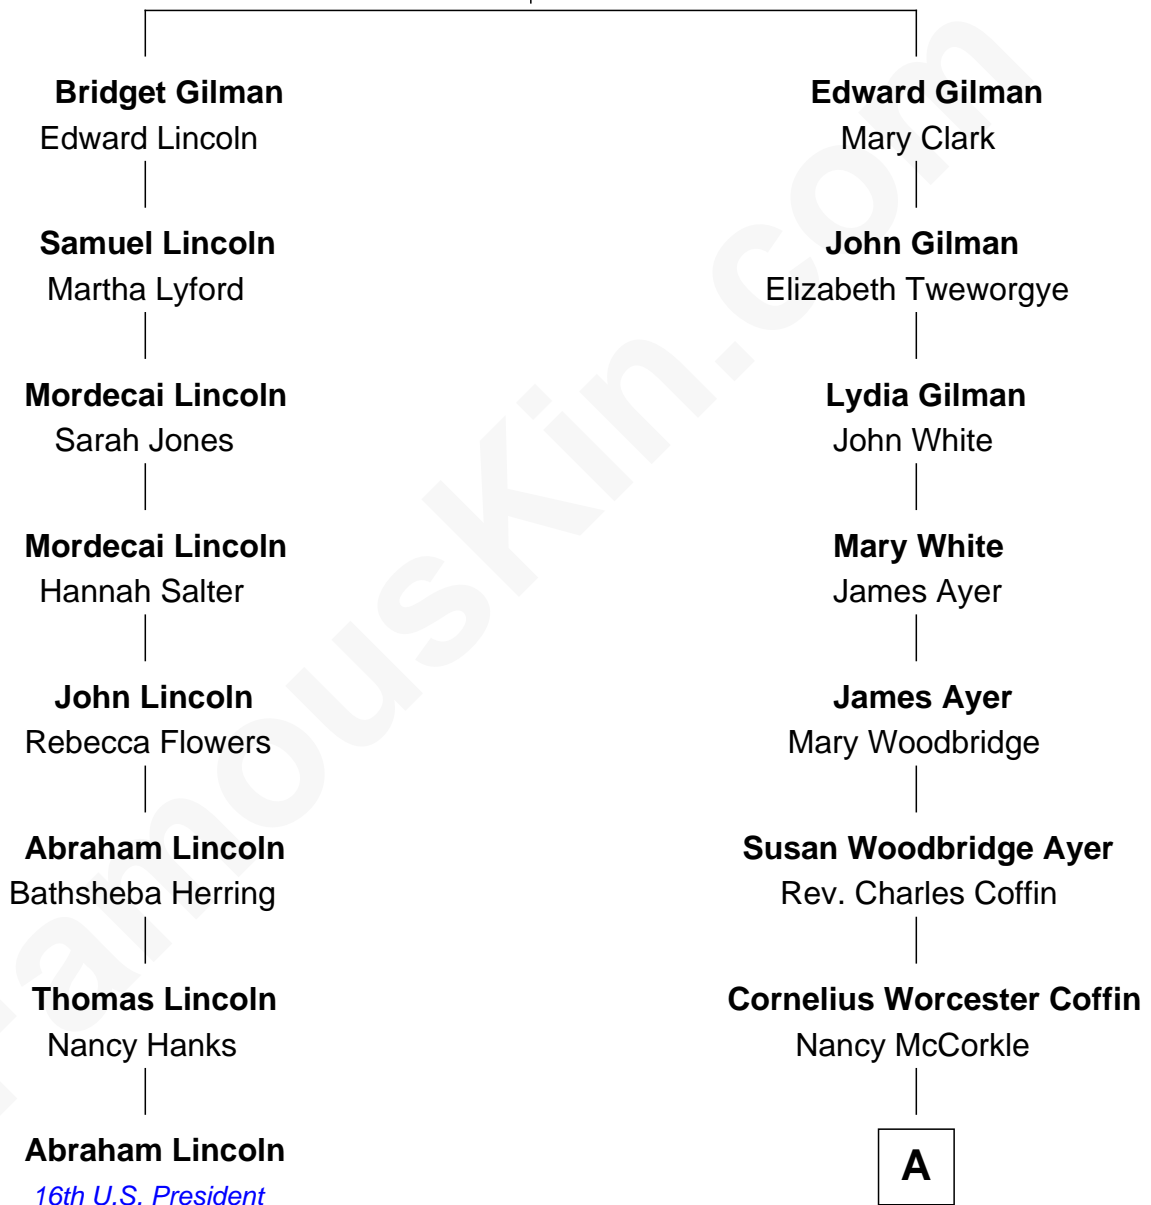

**FamousKin.com**  
**Relationship Chart of**  
**Abraham Lincoln**  
*16th U.S. President*

7th cousin 2 times removed of  
**Tennessee Williams**  
*Author of A Streetcar Named Desire*

**Edward Gilman**

-----

**A**

—  
**Isabelle Coffin**

Thomas Lanier Williams

—  
**Cornelius Coffin Williams**

Edwina Dakin

—  
**Tennessee Williams**

*Author of [A Streetcar Named Desire](#)*