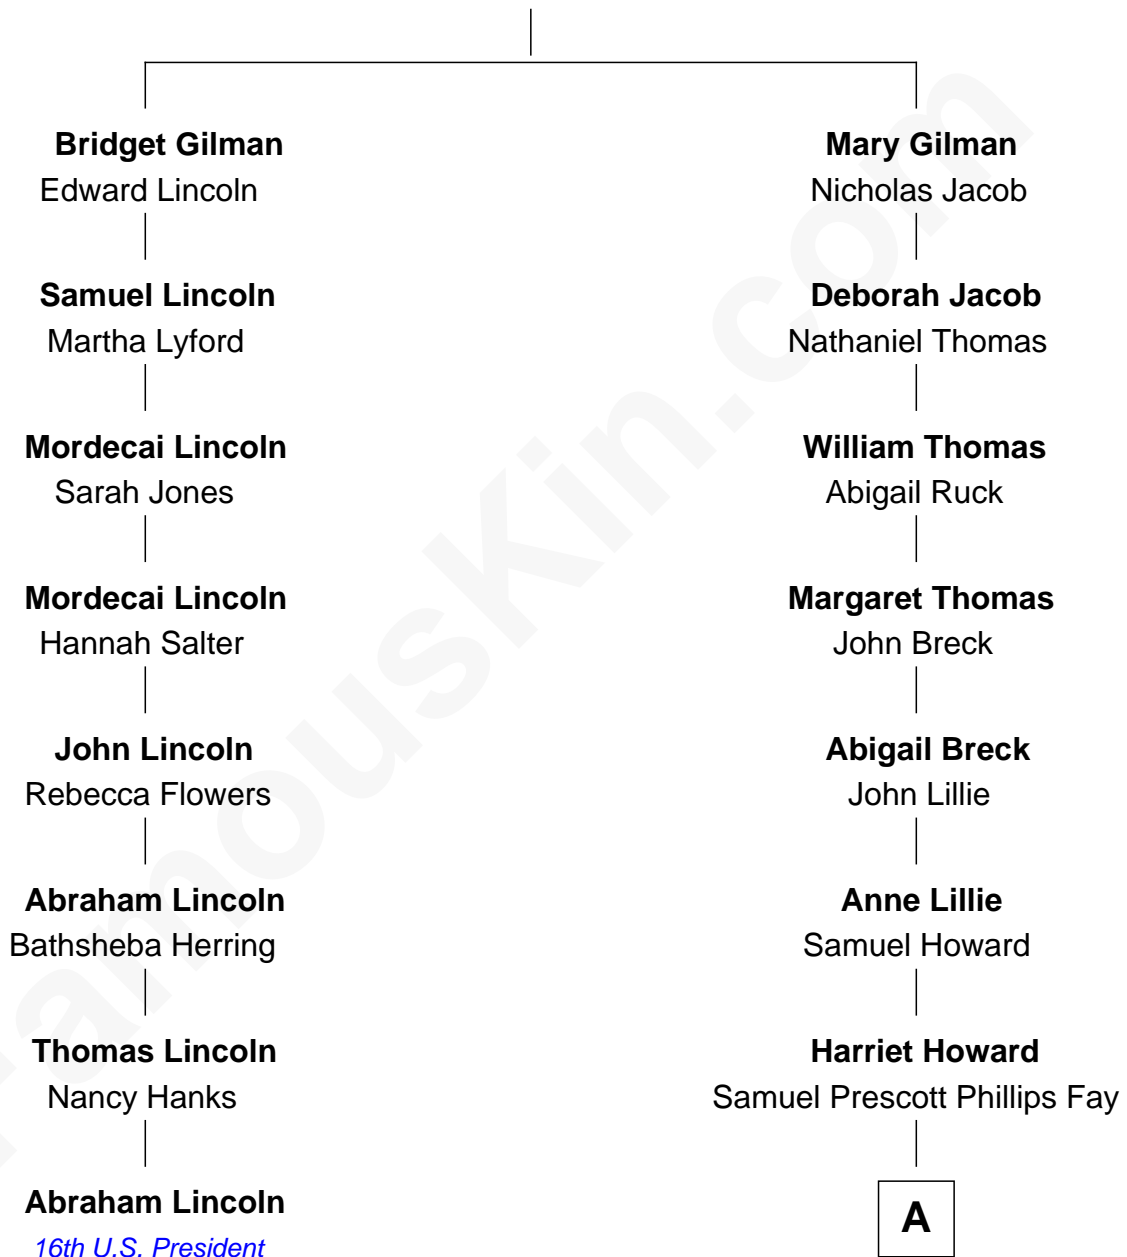

## Relationship Chart of

### Abraham Lincoln

16th U.S. President

7th cousin 5 times removed of

**Jeb Bush**  
43rd Governor of Florida

Edward Gilman

-----

**A**

—  
**Samuel Howard Fay**  
Susan Montfort Shellman

—  
**Harriet Eleanor Fay**  
Rev. James Smith Bush

—  
**Samuel Prescott Bush**  
Flora Sheldon

—  
**Prescott Sheldon Bush**  
Dorothy Wear Walker

—  
**George Herbert Walker Bush**  
Barbara Pierce

—  
**Jeb Bush**  
*43rd Governor of Florida*