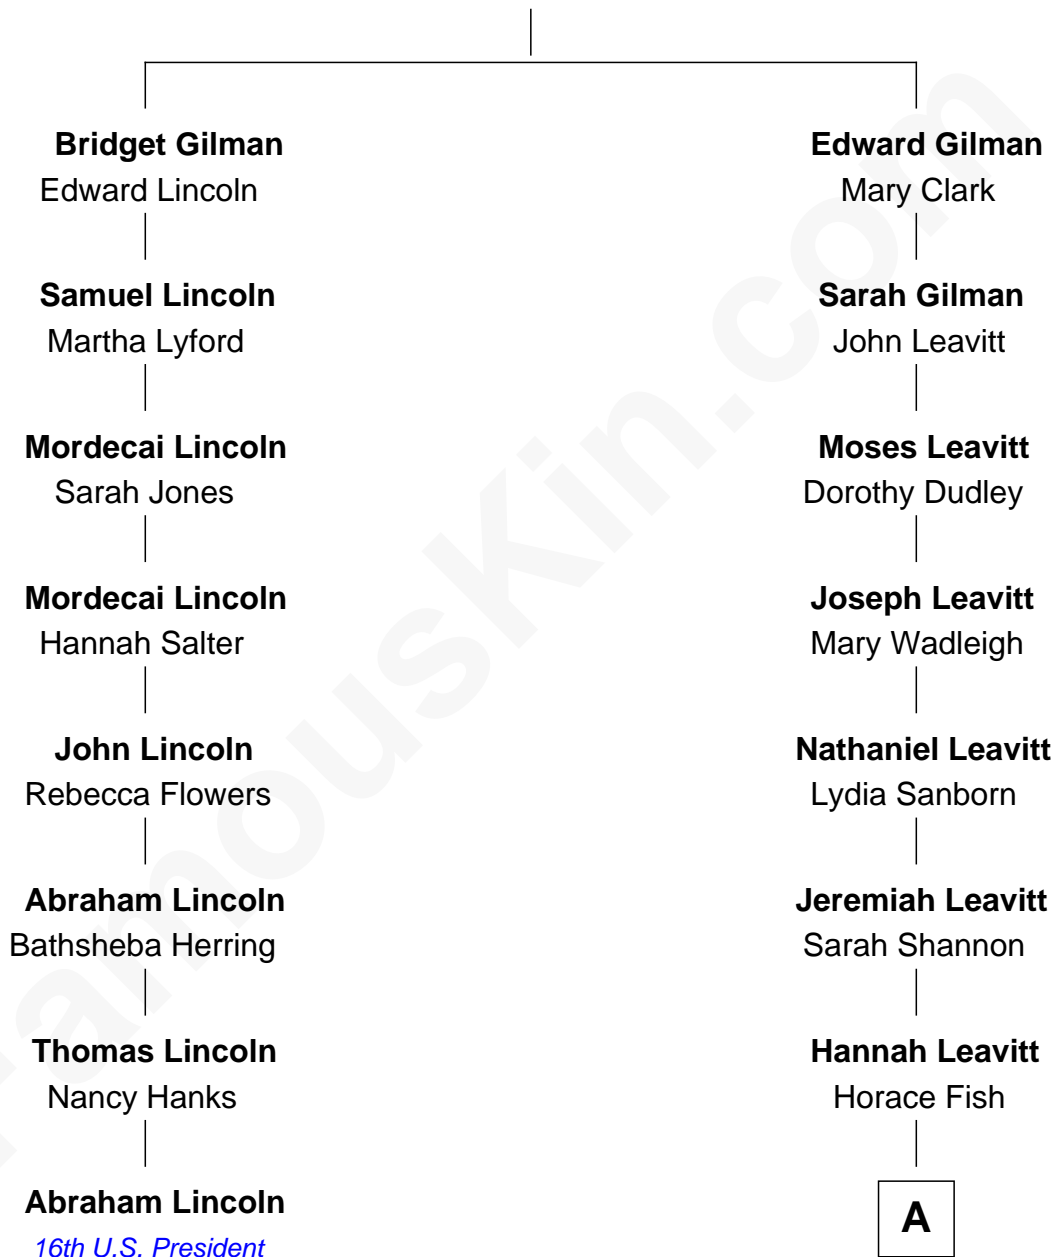

FamousKin.com

Relationship Chart of

Abraham Lincoln

16th U.S. President

7th cousin 5 times removed of

Keri Russell
TV and Movie Actress

Edward Gilman

A

—
Joseph Fish

Mary Campbell Steele

—
John Lazelle Fish

Melvina Cheney

—
Karl Joseph Fish

Mary Emma McNeil

—
Emma Inez Fish

Kermit Sylvester Stephens