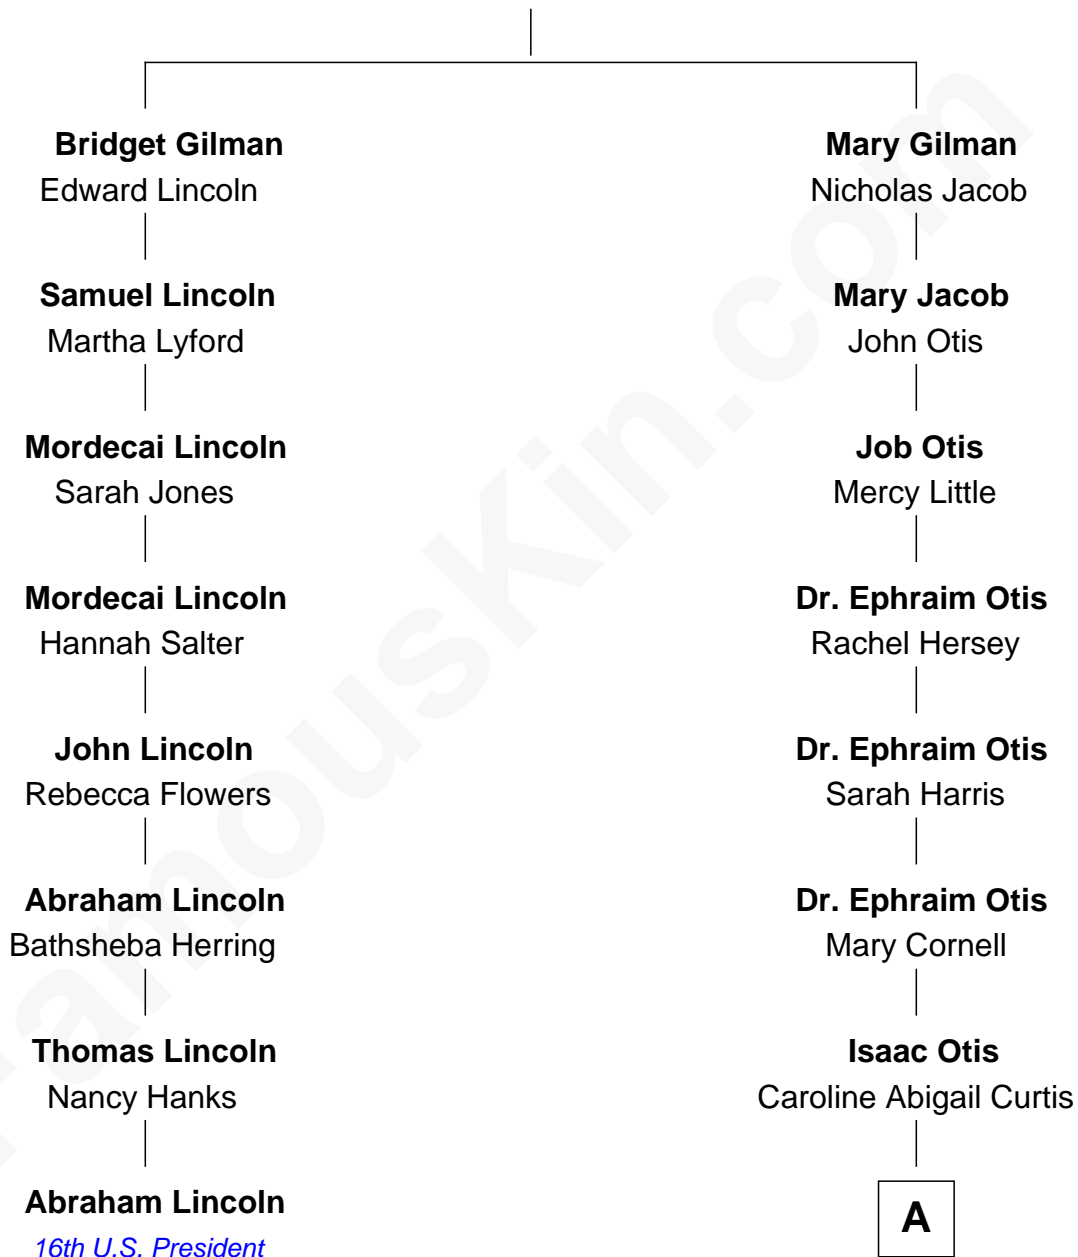

FamousKin.com

Relationship Chart of

Abraham Lincoln

16th U.S. President

7th cousin 2 times removed of

Amelia Earhart
Aviation Pioneer

Edward Gilman

A

Alfred Gideon Otis
Amelia Josephine Harres

Amelia Otis
Edwin Stanton Earhart

Amelia Earhart
Aviation Pioneer

FamousKin.com