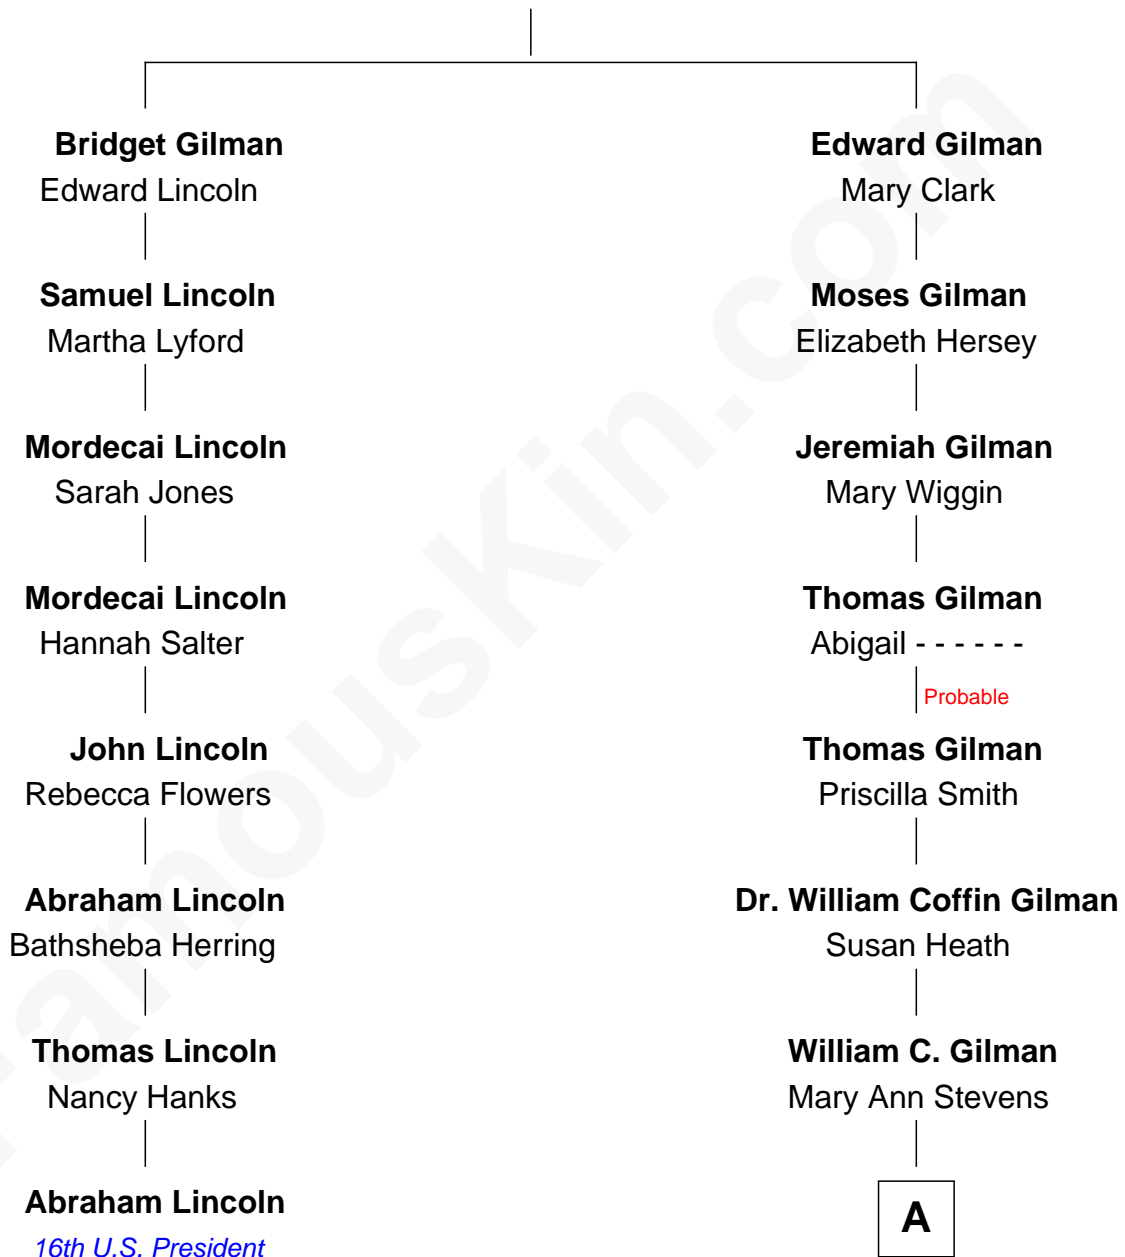

FamousKin.com Relationship Chart of

Abraham Lincoln

16th U.S. President

7th cousin 3 times removed of

George Hamilton

TV and Movie Actor

Edward Gilman

A

—
George C. Gilman
Elizabeth Melissa Lane

—
Lillian C. Gilman
Harry Fuller Hamilton

—
George William Hamilton
Anne Lucille Stevens

—
George Hamilton
TV and Movie Actor