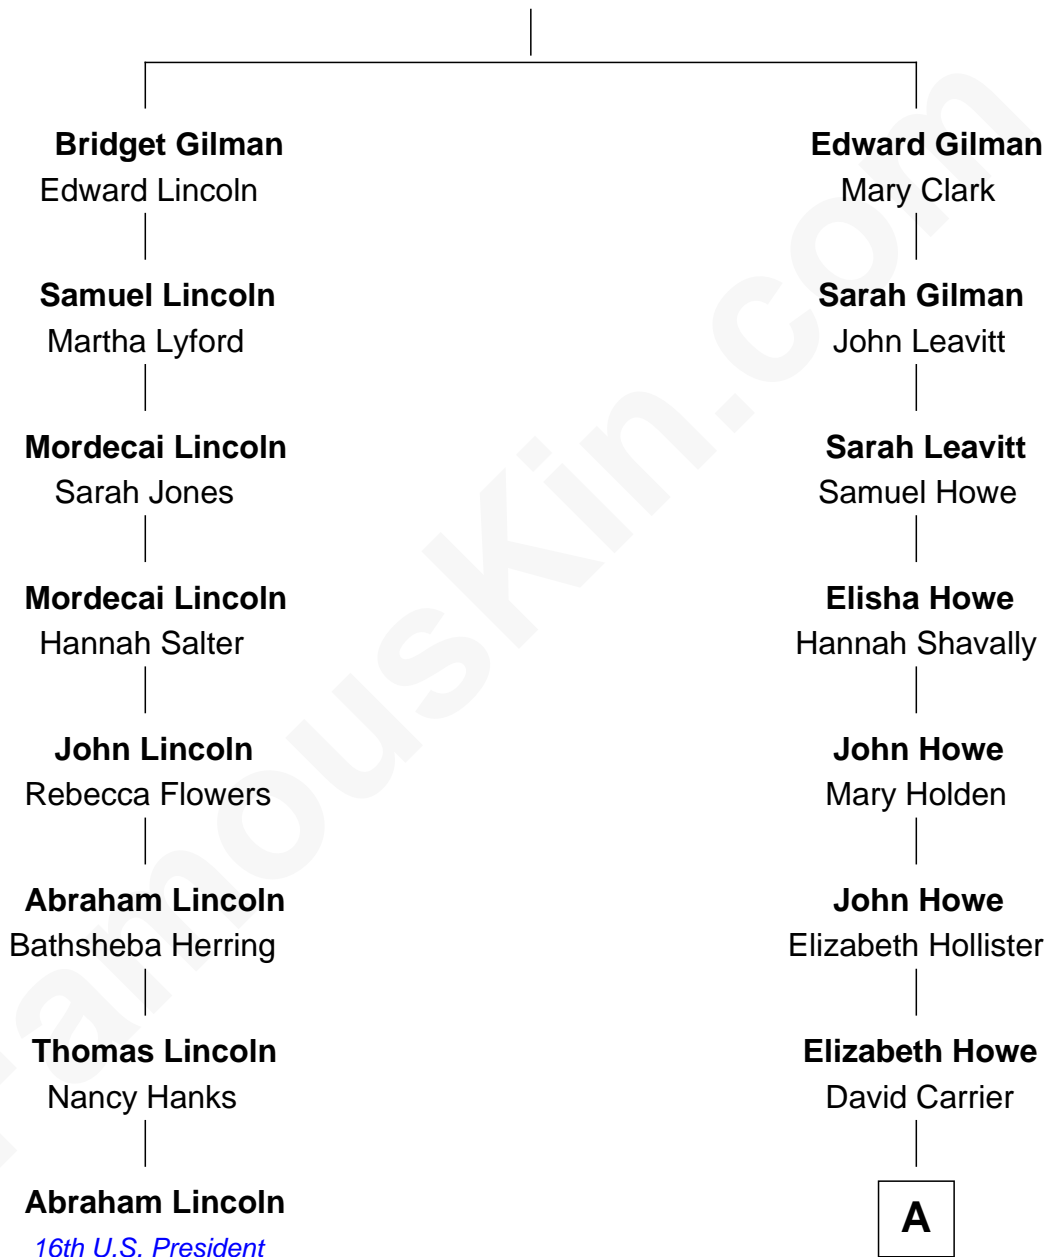

## Relationship Chart of

### Abraham Lincoln

16th U.S. President

7th cousin 2 times removed of

**Willis Carrier**  
Inventor of Air Conditioning

**Edward Gilman**

-----

**A**

—  
**Philo Hale Carrier**