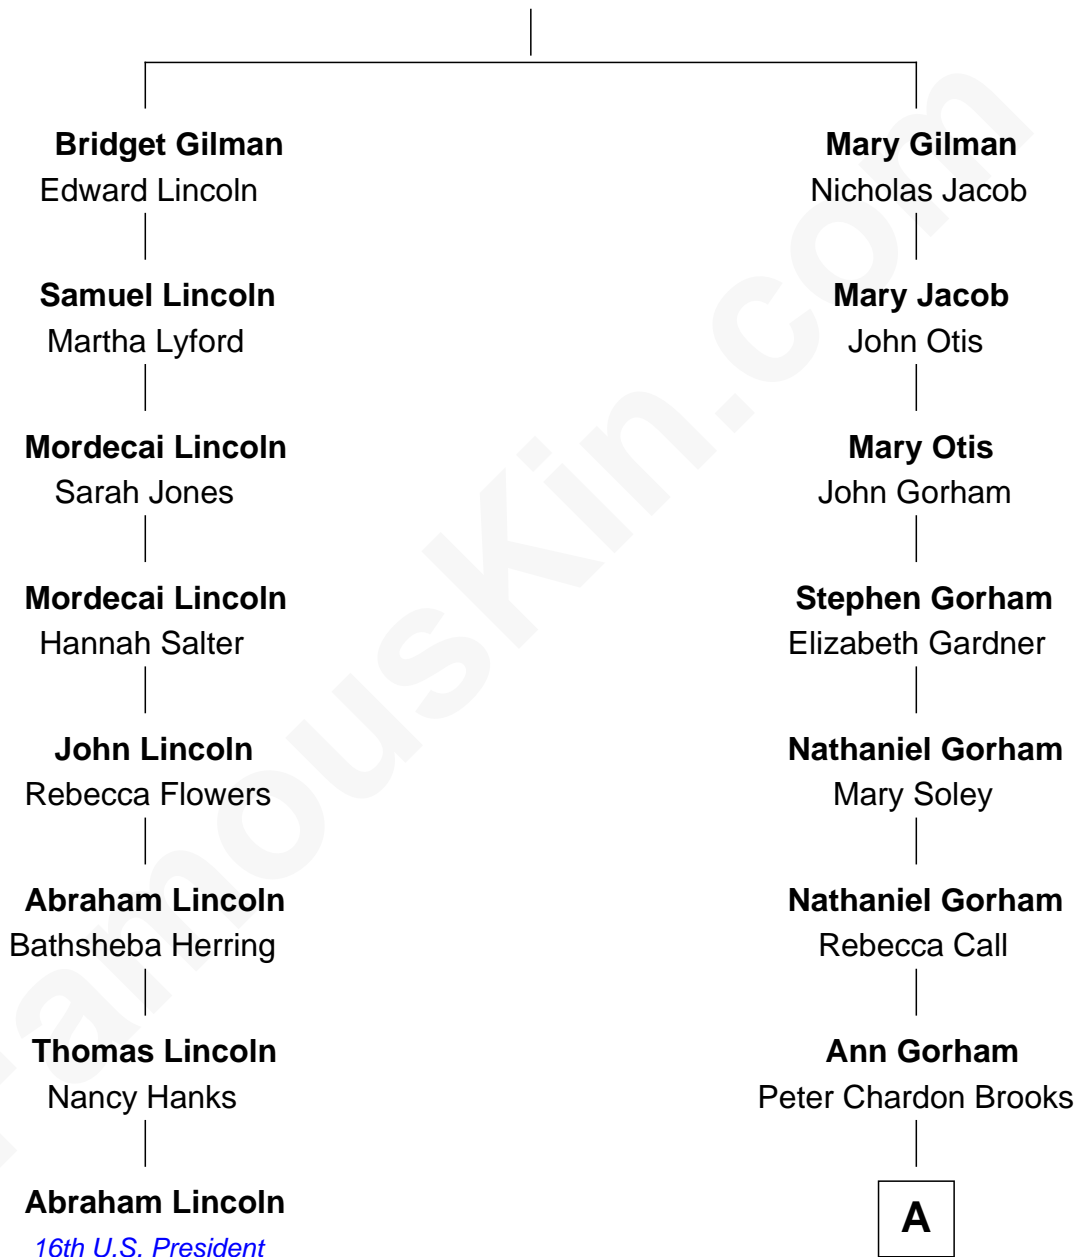

FamousKin.com Relationship Chart of

Abraham Lincoln

16th U.S. President

7th cousin 4 times removed of

John Adams Morgan

1952 Olympic Sailing Gold Medalist

Edward Gilman

A

Abigail Brown Brooks

Charles Francis Adams

John Quincy Adams

Frances Cadwallader Crowninshield

Charles Francis Adams

Frances Lovering

Catherine Frances Lovering Adams

Henry Sturgis Morgan