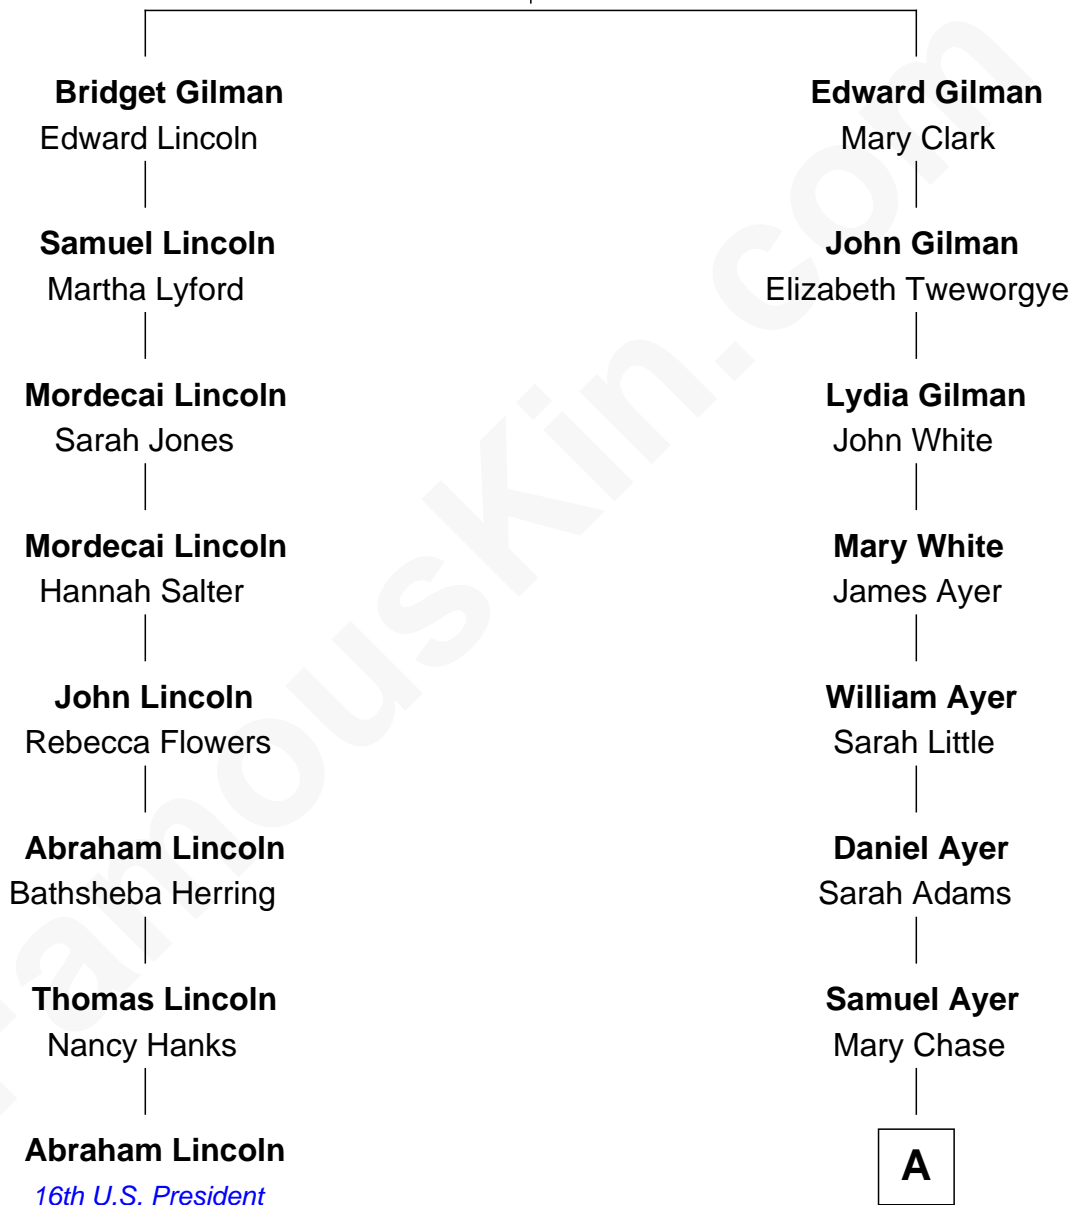

FamousKin.com
Relationship Chart of
Abraham Lincoln
16th U.S. President

7th cousin 4 times removed of
Gerald Ford
38th U.S. President

Edward Gilman

A

|
John Varnum Ayer
Elida Vanderburgh Manney

|
George Manney Ayer
Amy Gridley Butler

|
Adele Augusta Ayer
Levi Addison Gardner

|
Dorothy Ayer Gardner
Leslie Lynch King

|
Gerald Ford
38th U.S. President

FamousKin.com