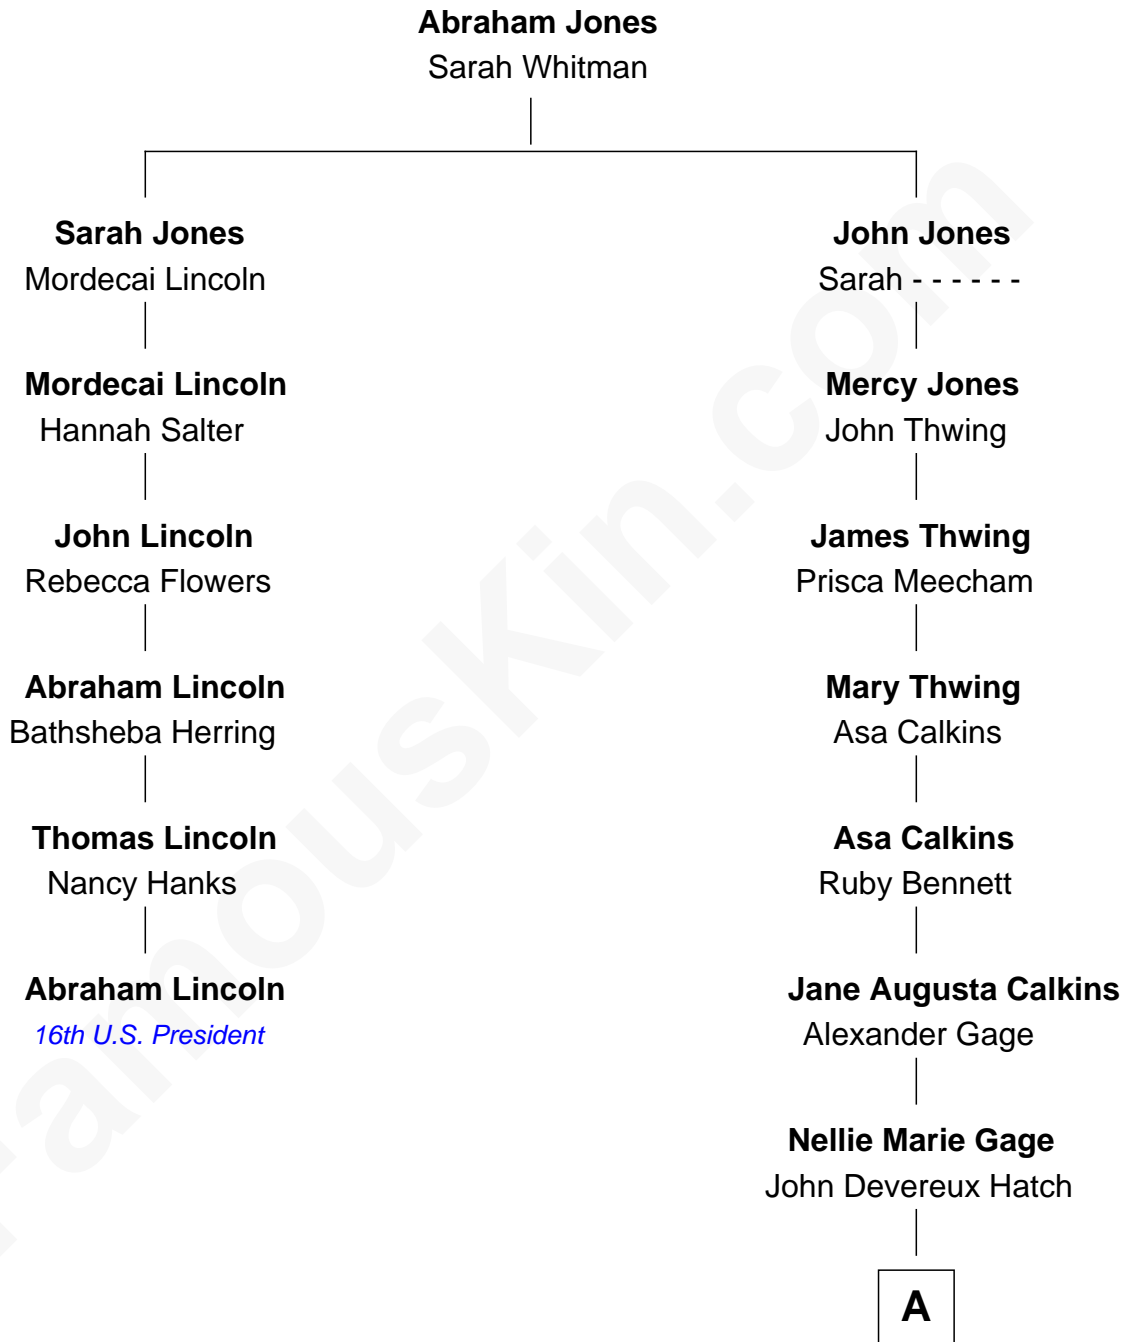

FamousKin.com

Relationship Chart of

Abraham Lincoln

16th U.S. President

5th cousin 4 times removed of

Richard Hatch
TV and Movie Actor

A

Charles Wesley Hatch