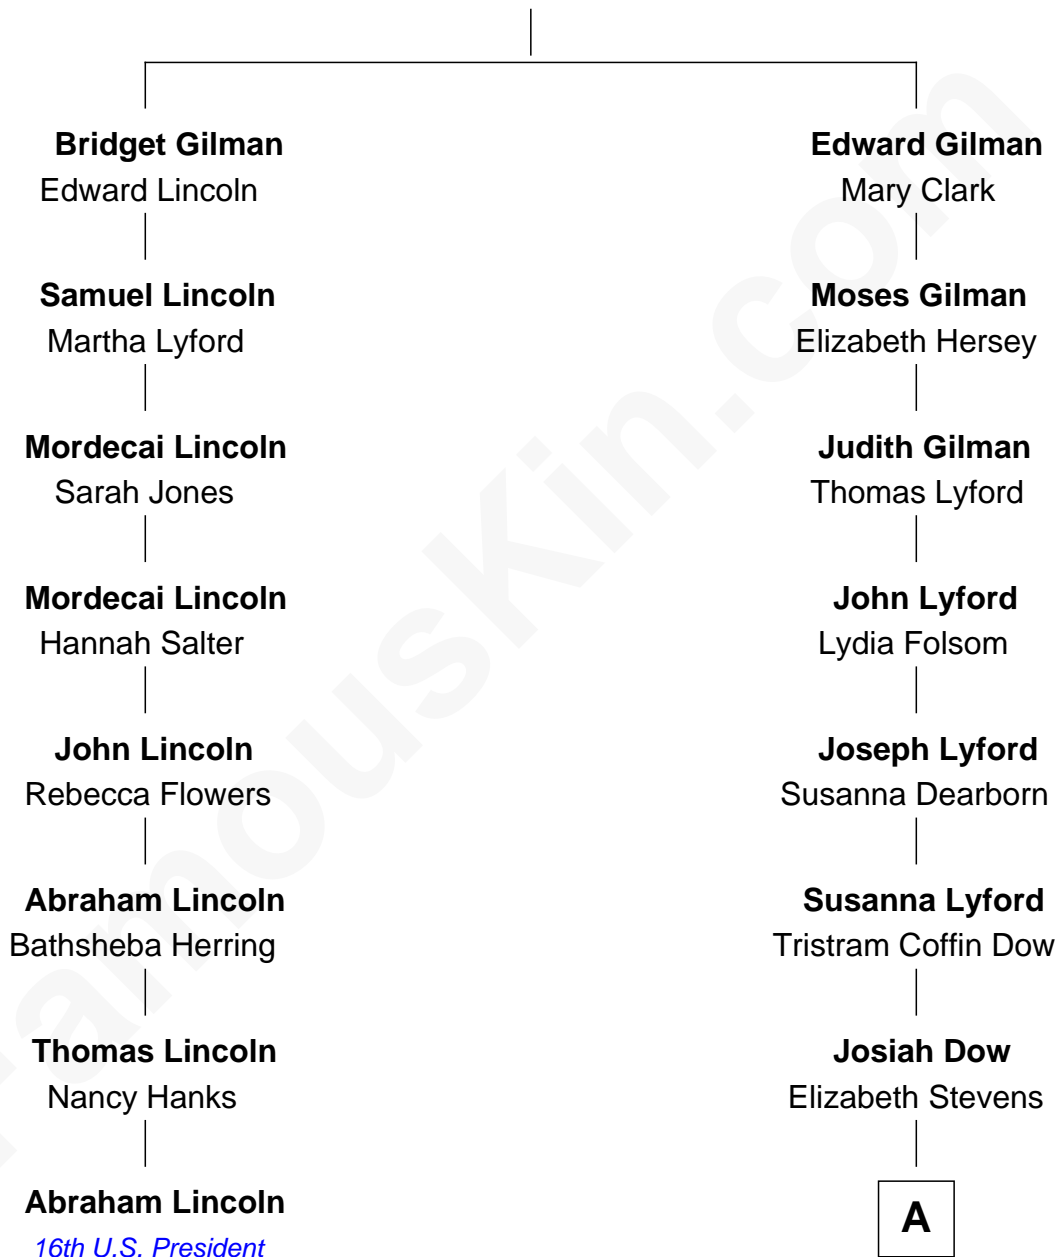

FamousKin.com

Relationship Chart of

Abraham Lincoln

16th U.S. President

7th cousin 3 times removed of

Tony Dow
TV Actor

Edward Gilman

A

|
John Fremont Dow

Nancy Sears

|
John Stevens Dow

Eva Johanna Ruth Jorgensen

|
John Stevens Dow

Muriel Virginia Montrose

|
Tony Dow

TV Actor