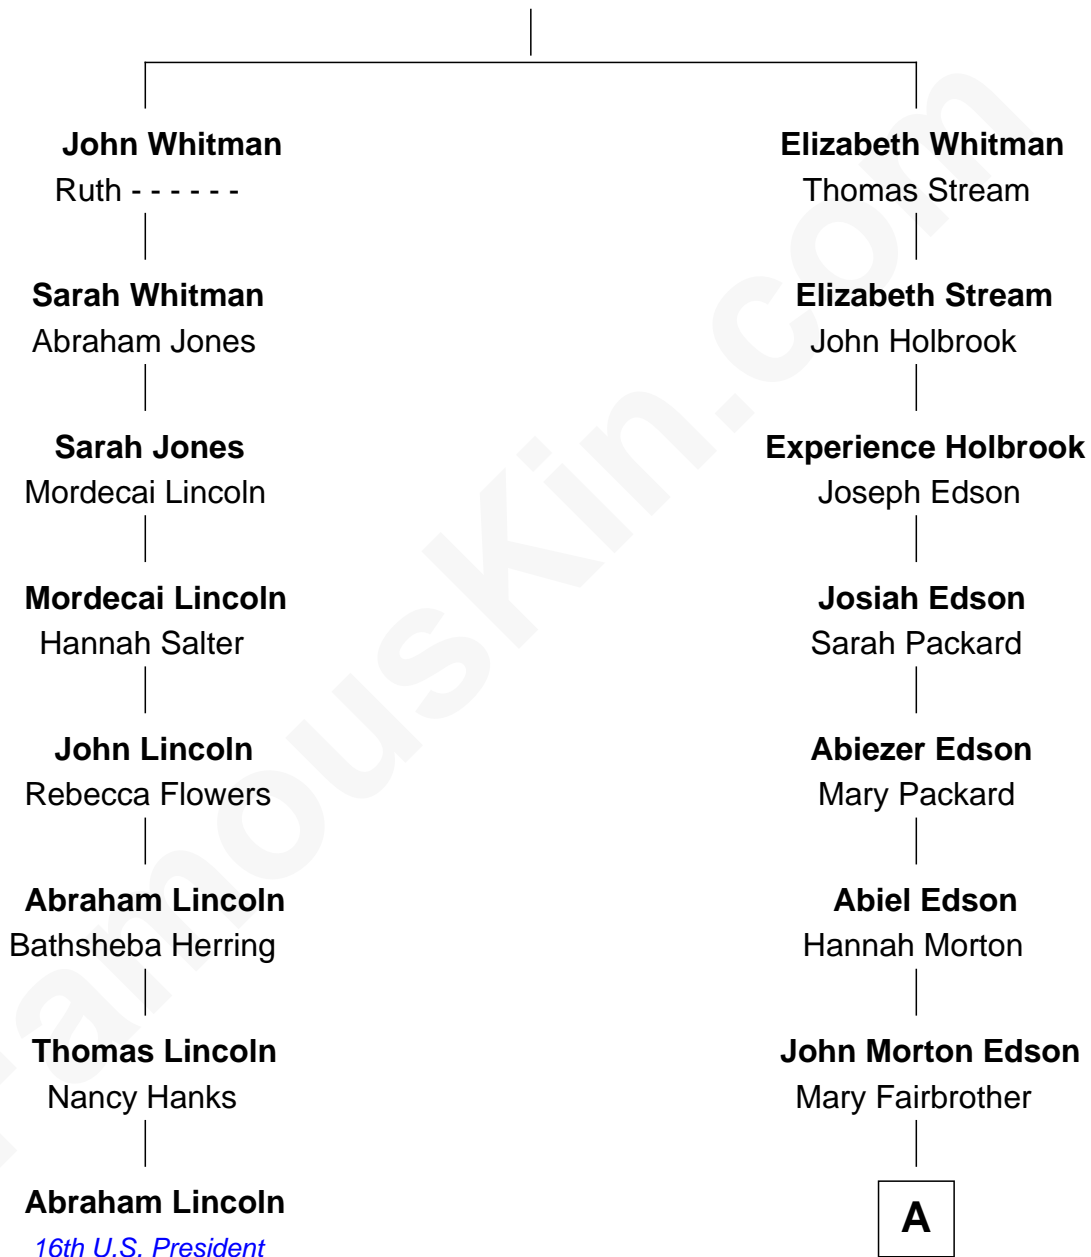

FamousKin.com Relationship Chart of

Abraham Lincoln

16th U.S. President

7th cousin 5 times removed of

Marie-Chantal Miller

Crown Princess of Greece

Richard Whitman

A