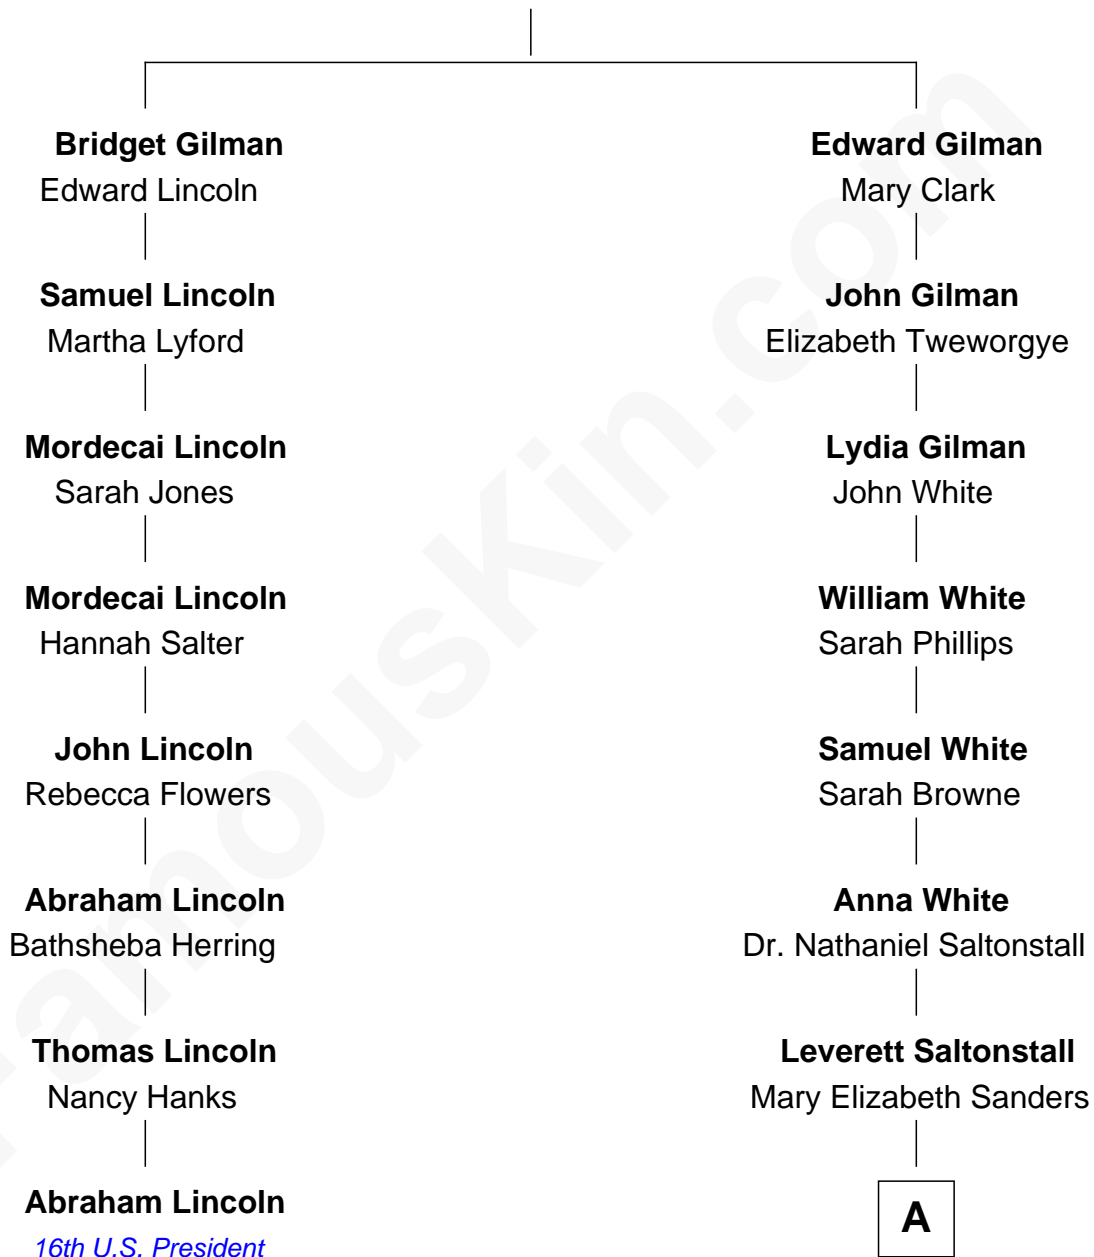

FamousKin.com Relationship Chart of

Abraham Lincoln

16th U.S. President

7th cousin 2 times removed of

Leverett Saltonstall

55th Governor of Massachusetts

Edward Gilman

A

Leverett Saltonstall

Rose Smith Lee

Richard Middlecott Saltonstall

Eleanor Brooks

Leverett Saltonstall

55th Governor of Massachusetts

FamousKin.com