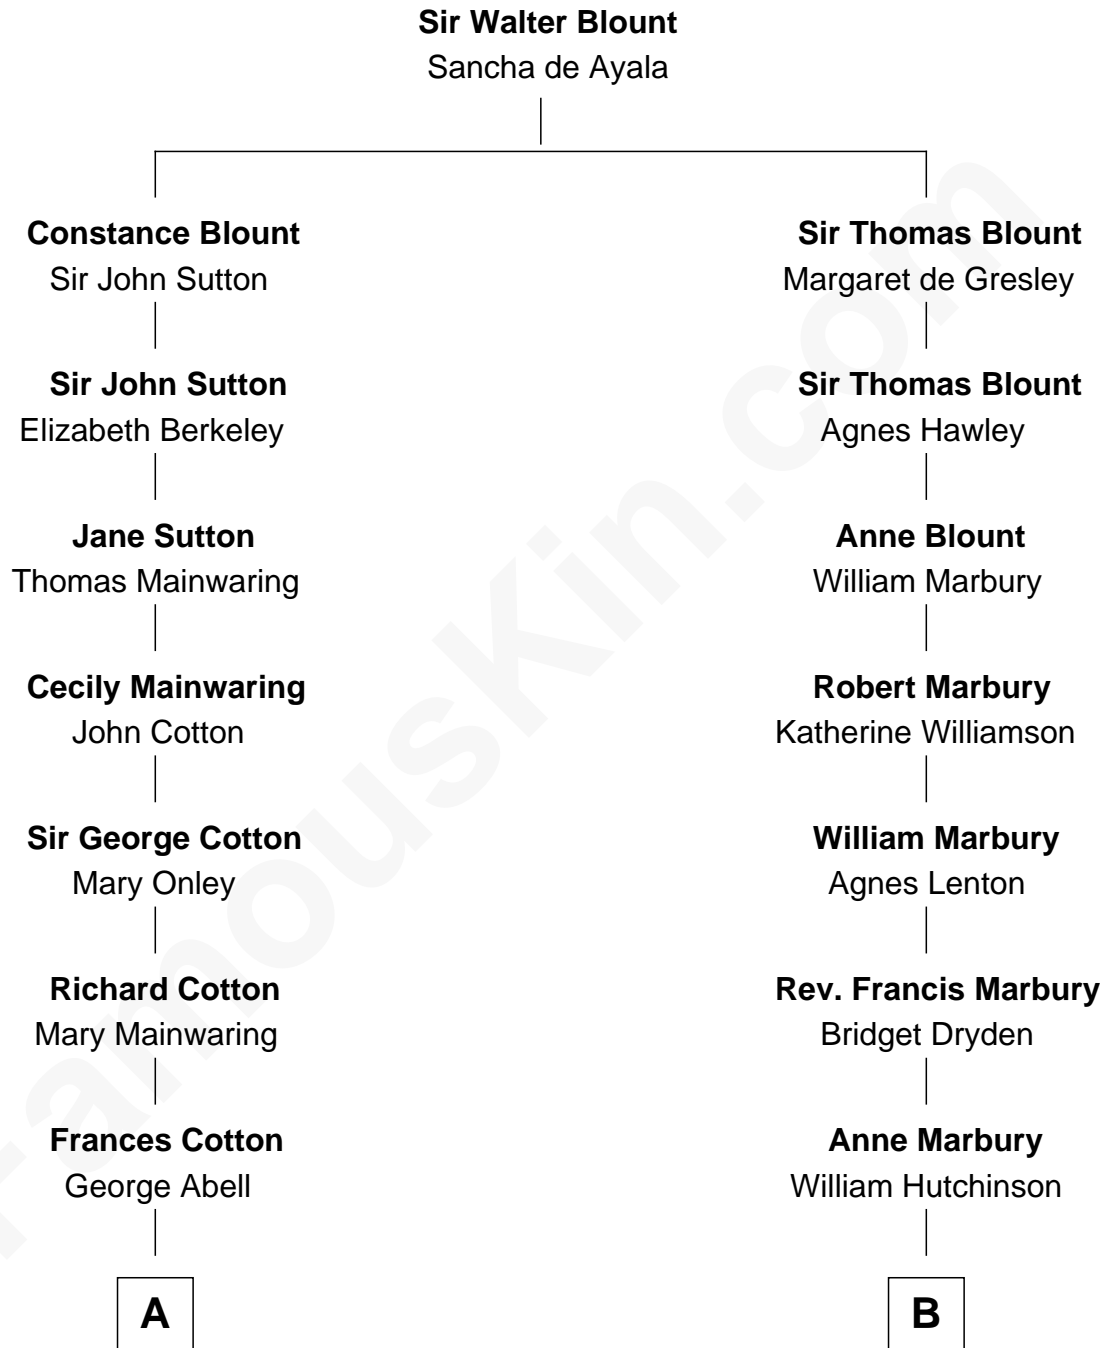

## Relationship Chart of

### Henry Sturgis Morgan

Co-Founder of Morgan Stanley

16th cousin 1 time removed of

**DuBose Heyward**

Author of Porgy (Porgy & Bess)

**A**

**Robert Abell**  
Joanna - - - - -

**Caleb Abell**  
Margaret Post