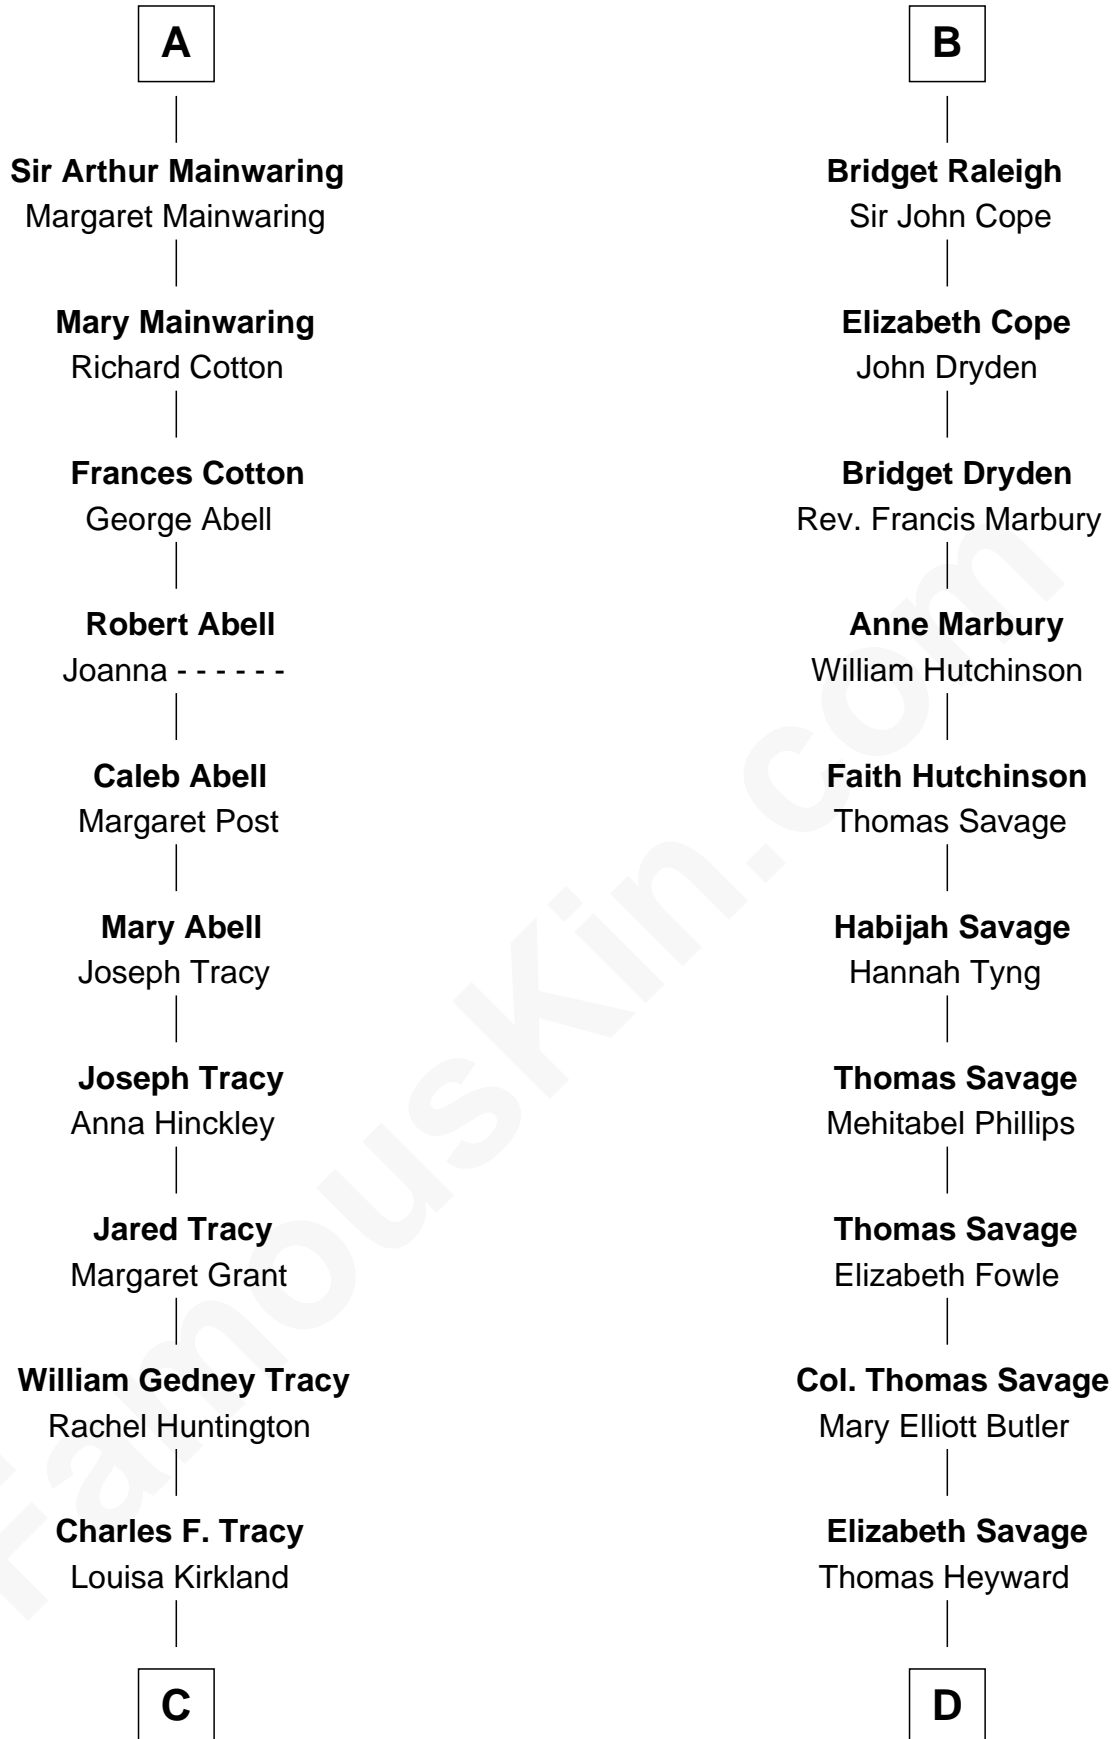

## Relationship Chart of

### Henry Sturgis Morgan

*Co-Founder of Morgan Stanley*

19th cousin 2 times removed of

**DuBose Heyward**

*Author of Porgy (Porgy & Bess)*

**C**

**Frances Louisa Tracy**  
John Pierpont Morgan

**John Pierpont Morgan**  
Jane Norton Grew

**Henry Sturgis Morgan**  
*Co-Founder of Morgan Stanley*

**D**

**Thomas Heyward**  
Ann Eliza Cuthbert

**Thomas Savage Heyward**  
Georgianna Hasell

**Thomas Savage Heyward**  
Louisa Watkins

**Edwin Watkins Heyward**  
Jane Screven DuBose

**DuBose Heyward**  
*American Novelist*