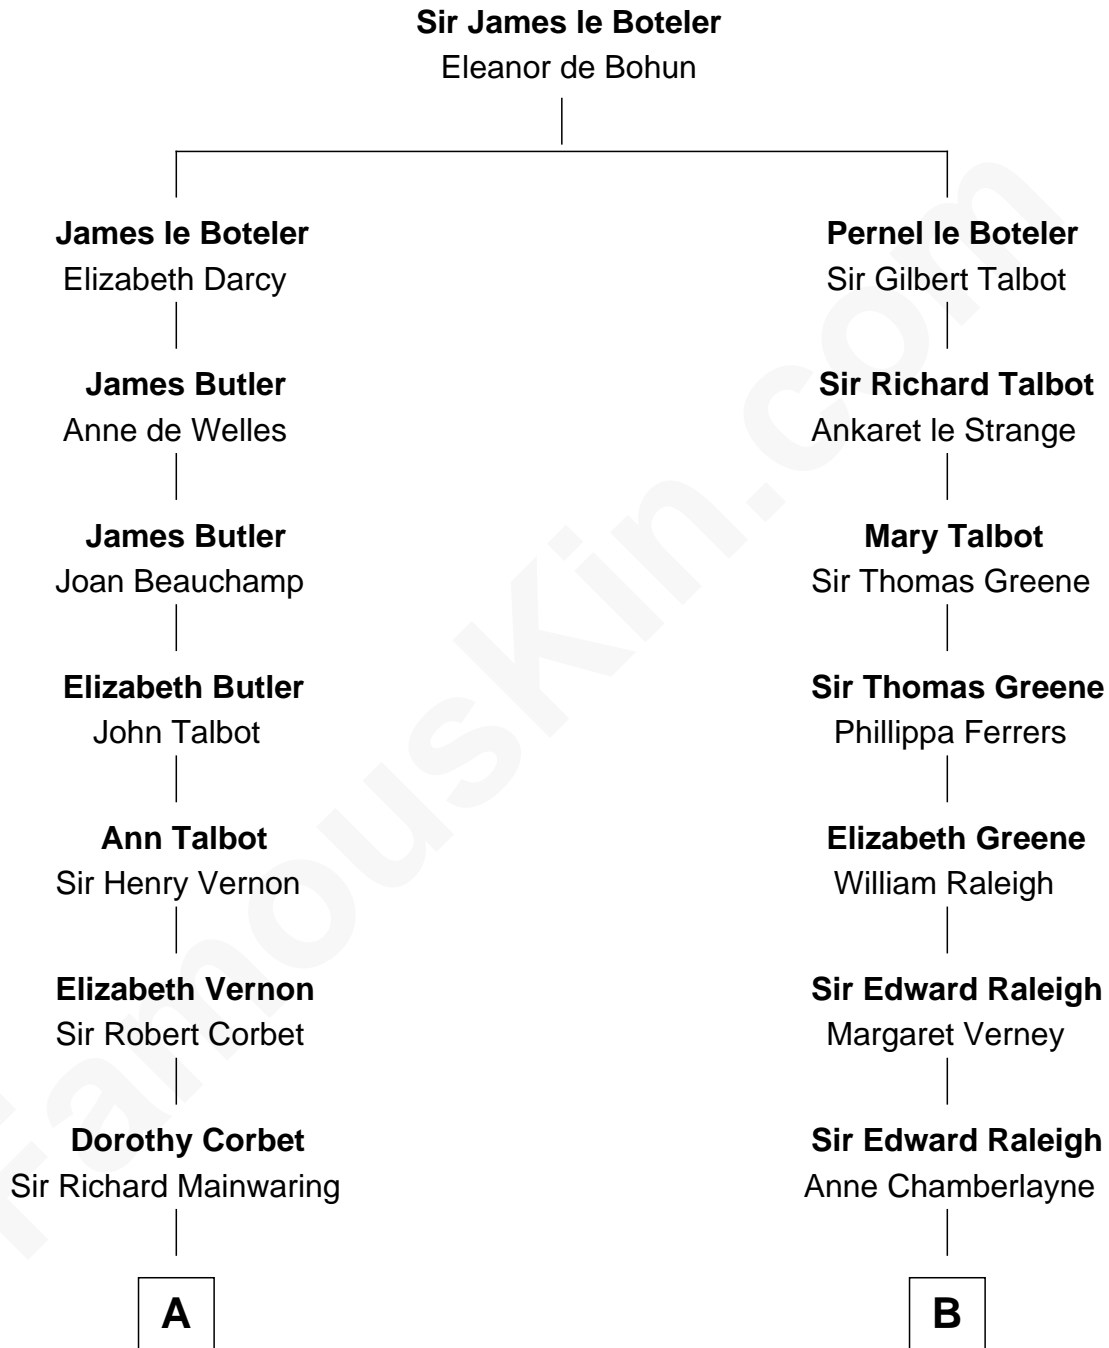

## Relationship Chart of

### Henry Sturgis Morgan

*Co-Founder of Morgan Stanley*

19th cousin 2 times removed of

**DuBose Heyward**

*Author of Porgy (Porgy & Bess)*

**C**

**Frances Louisa Tracy**  
John Pierpont Morgan

**John Pierpont Morgan**  
Jane Norton Grew