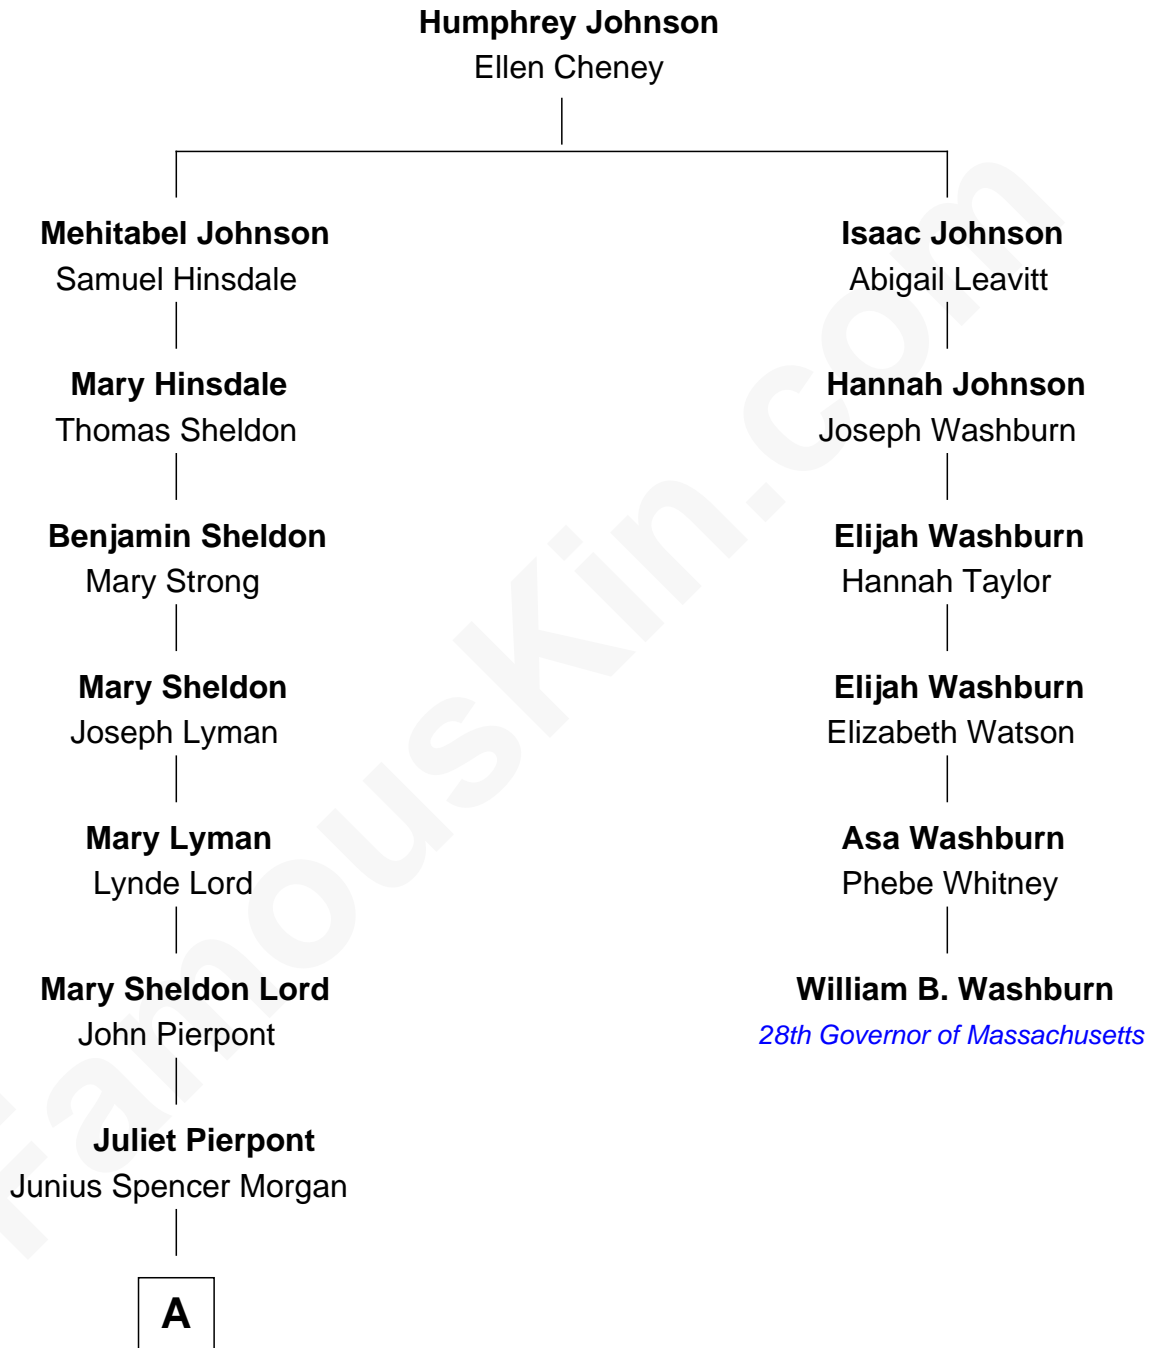

FamousKin.com Relationship Chart of

Henry Sturgis Morgan

Co-Founder of Morgan Stanley

5th cousin 4 times removed of

William B. Washburn

28th Governor of Massachusetts

A

—
John Pierpont Morgan

Frances Louisa Tracy

—
John Pierpont Morgan

Jane Norton Grew

—
Henry Sturgis Morgan

Co-Founder of Morgan Stanley

FamousKin.com