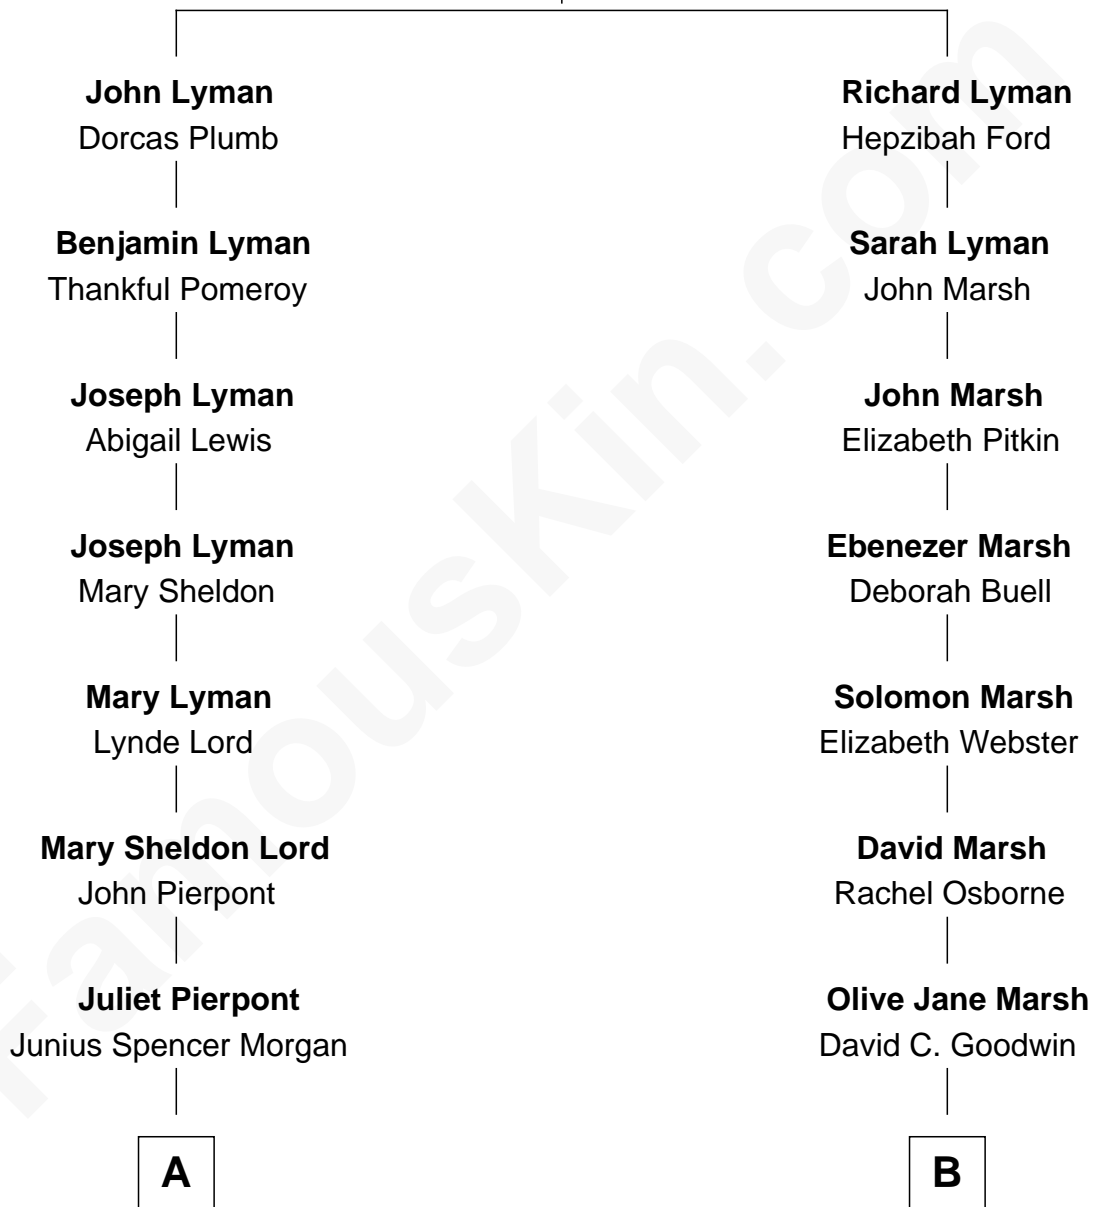

FamousKin.com

Relationship Chart of

Henry Sturgis Morgan

Co-Founder of Morgan Stanley

9th cousin 3 times removed of

Joe Keery

TV and Movie Actor

Richard Lyman

Sarah - - - - -

A

John Pierpont Morgan

Frances Louisa Tracy

John Pierpont Morgan

Jane Norton Grew

Henry Sturgis Morgan

Co-Founder of Morgan Stanley