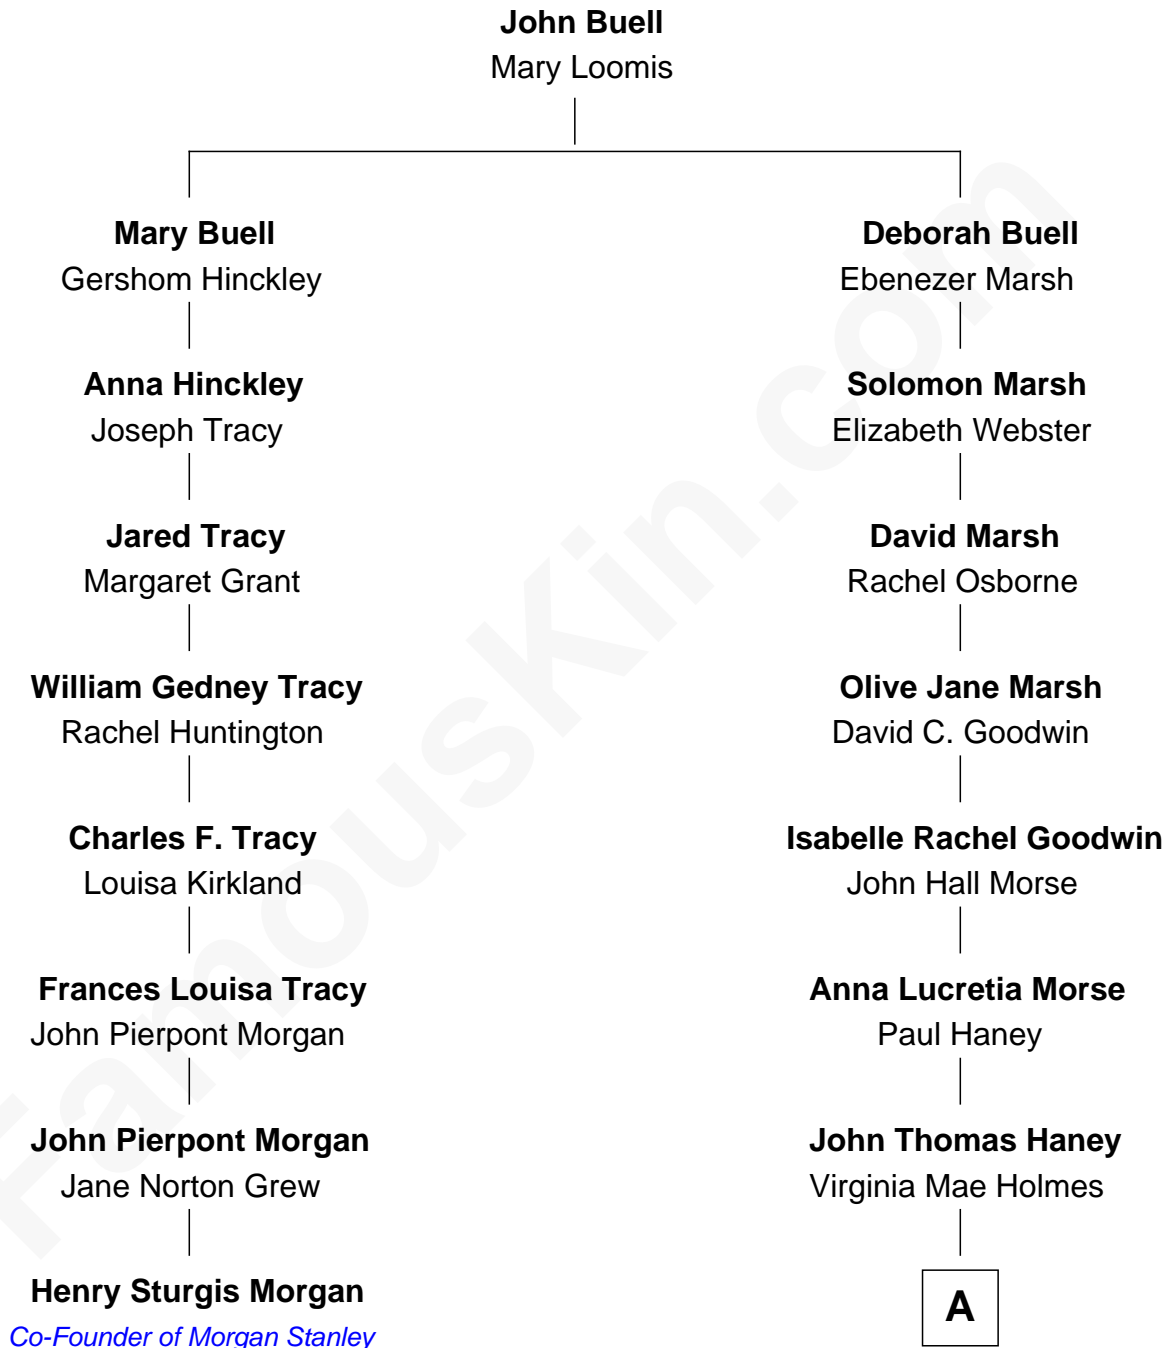

## Relationship Chart of

### Henry Sturgis Morgan

*Co-Founder of Morgan Stanley*

7th cousin 2 times removed of

**Joe Keery**

*TV and Movie Actor*

**A**

—  
**Susan Rae Haney**  
Robert McClellan Barger

—  
**Nina Rae Barger**  
David Grover Keery