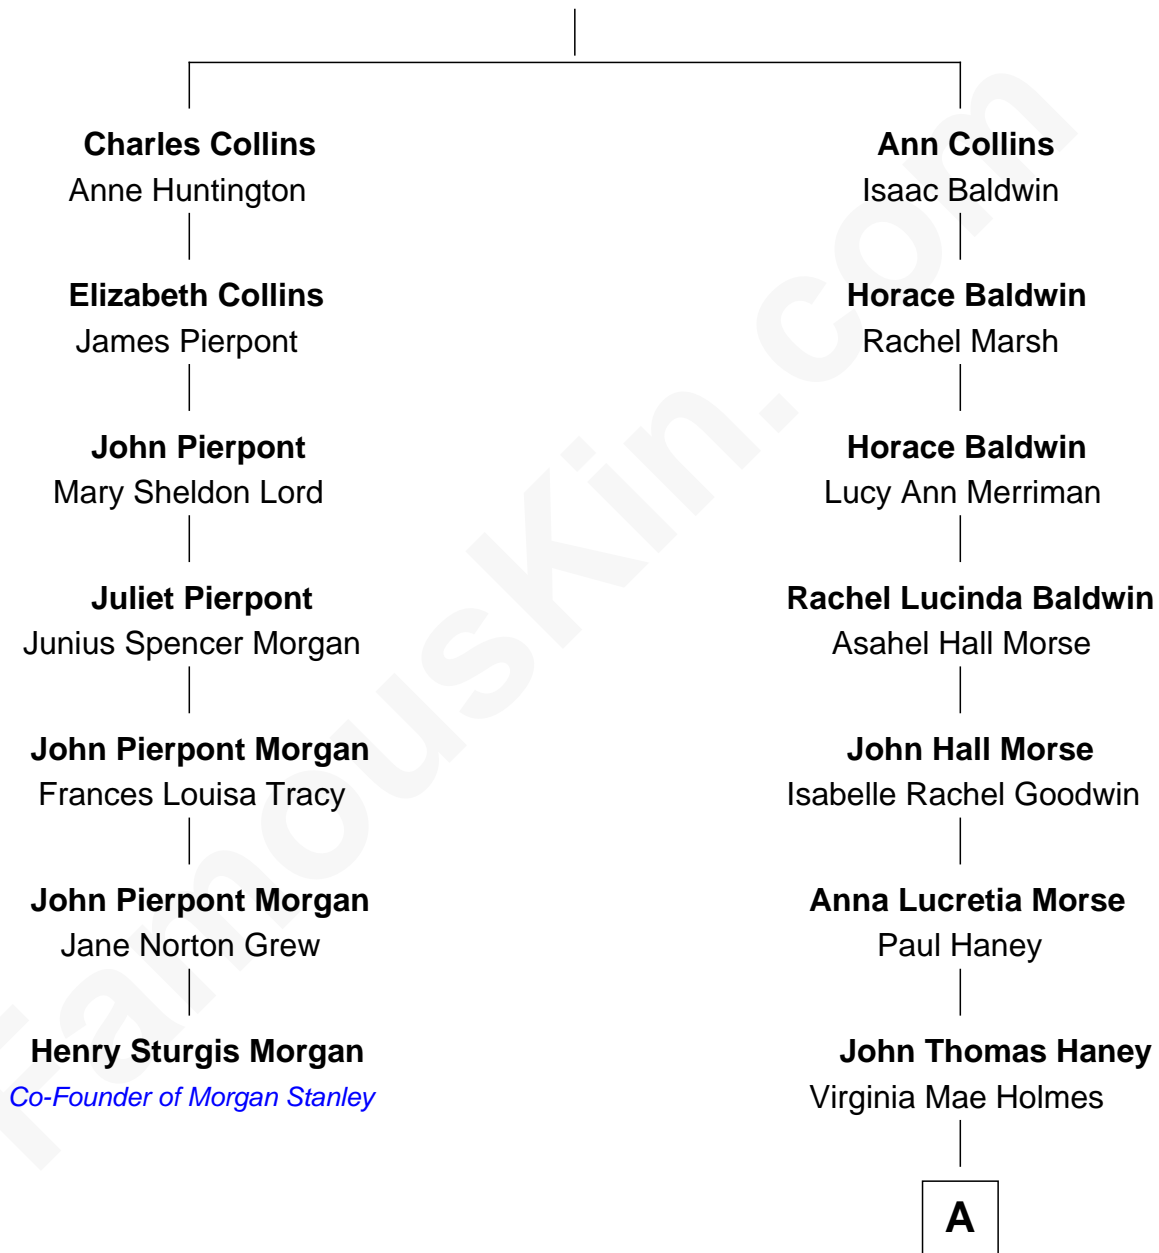

FamousKin.com

Relationship Chart of

Henry Sturgis Morgan

Co-Founder of Morgan Stanley

6th cousin 3 times removed of

Joe Keery

TV and Movie Actor

Rev. Timothy Collins

Elizabeth Hyde

A

—
Susan Rae Haney
Robert McClellan Barger

—
Nina Rae Barger
David Grover Keery

—
Joe Keery
TV and Movie Actor

FamousKin.com