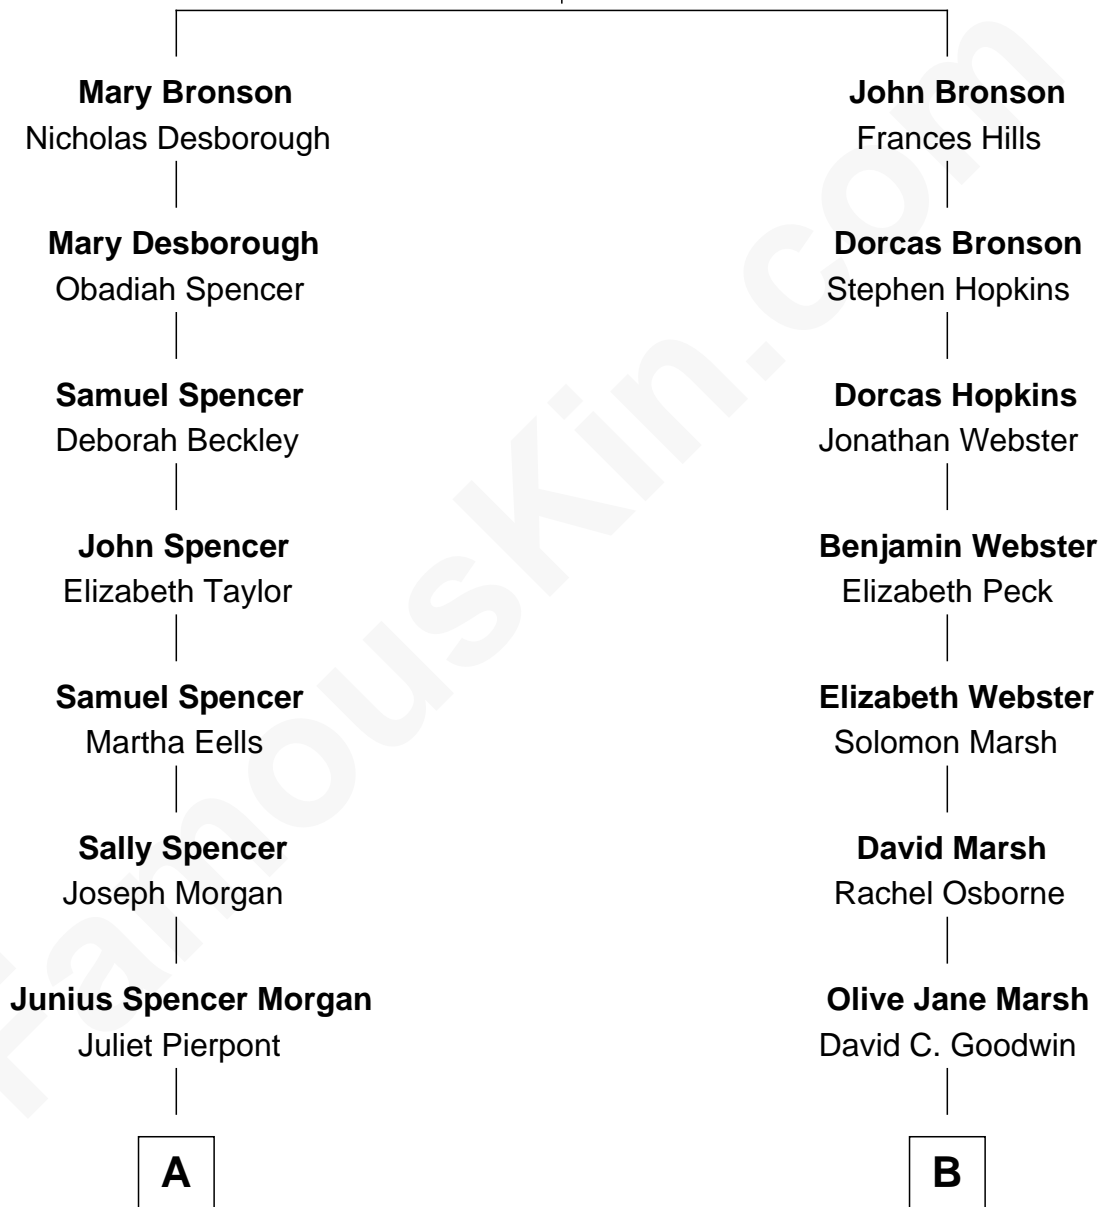

FamousKin.com

Relationship Chart of

Henry Sturgis Morgan

Co-Founder of Morgan Stanley

9th cousin 3 times removed of

Joe Keery

TV and Movie Actor

Roger Bronson

Mary Underwood

A

John Pierpont Morgan
Frances Louisa Tracy

John Pierpont Morgan
Jane Norton Grew

Henry Sturgis Morgan
Co-Founder of Morgan Stanley

B

Isabelle Rachel Goodwin
John Hall Morse

Anna Lucretia Morse
Paul Haney