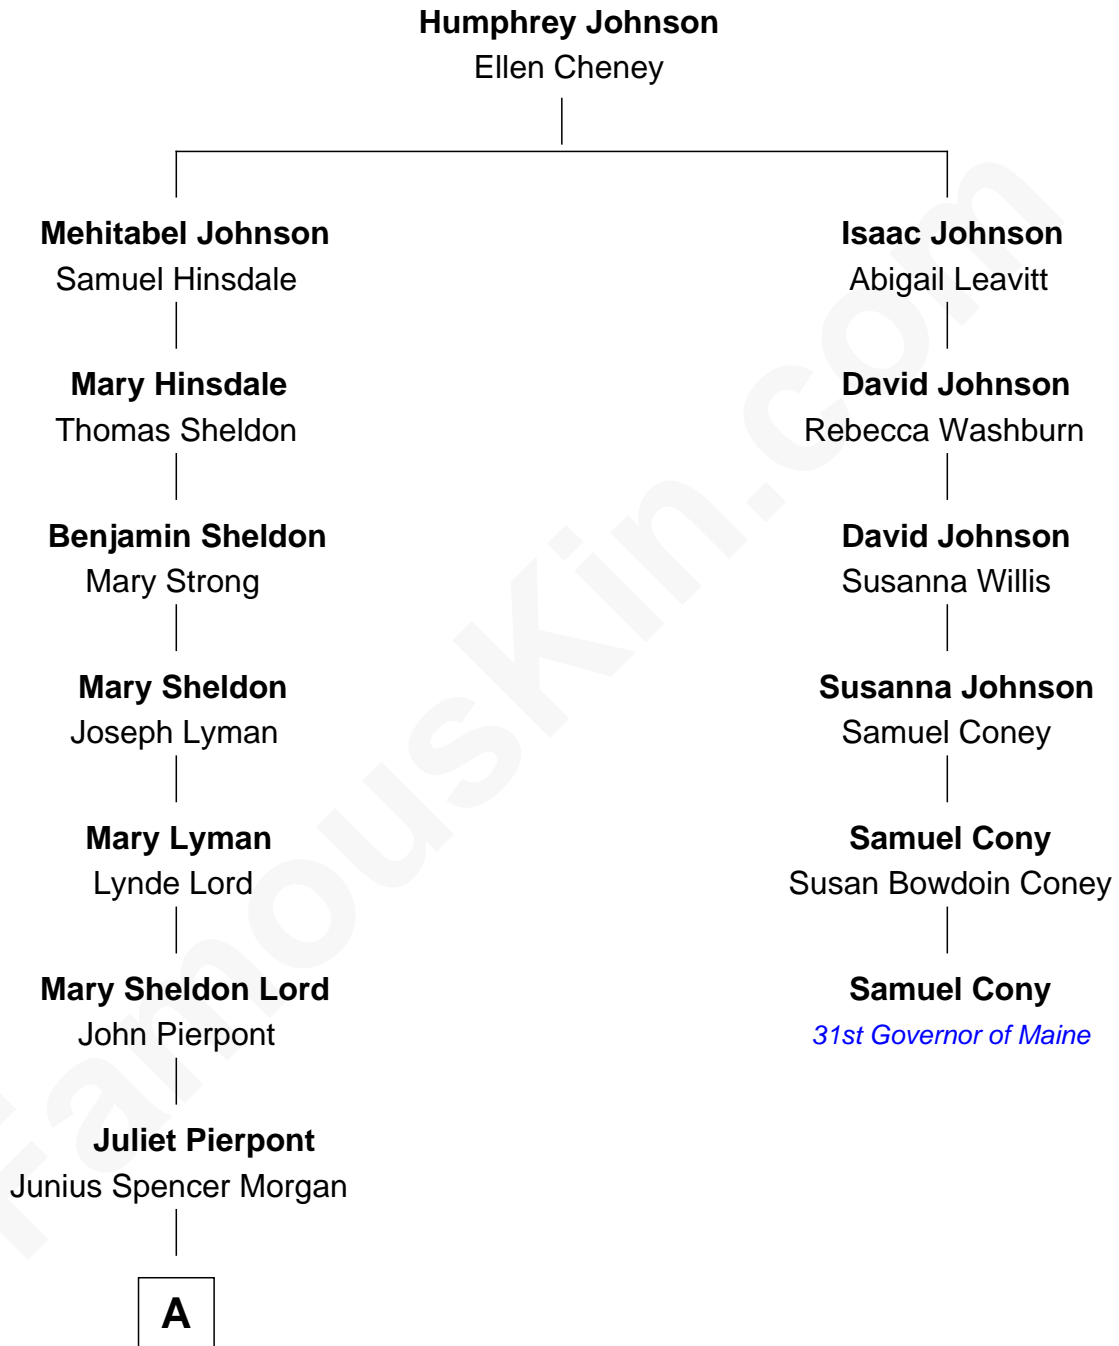

FamousKin.com

Relationship Chart of

Henry Sturgis Morgan

Co-Founder of Morgan Stanley

5th cousin 4 times removed of

Samuel Cony

31st Governor of Maine

A

John Pierpont Morgan

Frances Louisa Tracy

John Pierpont Morgan

Jane Norton Grew

Henry Sturgis Morgan

Co-Founder of Morgan Stanley

FamousKin.com