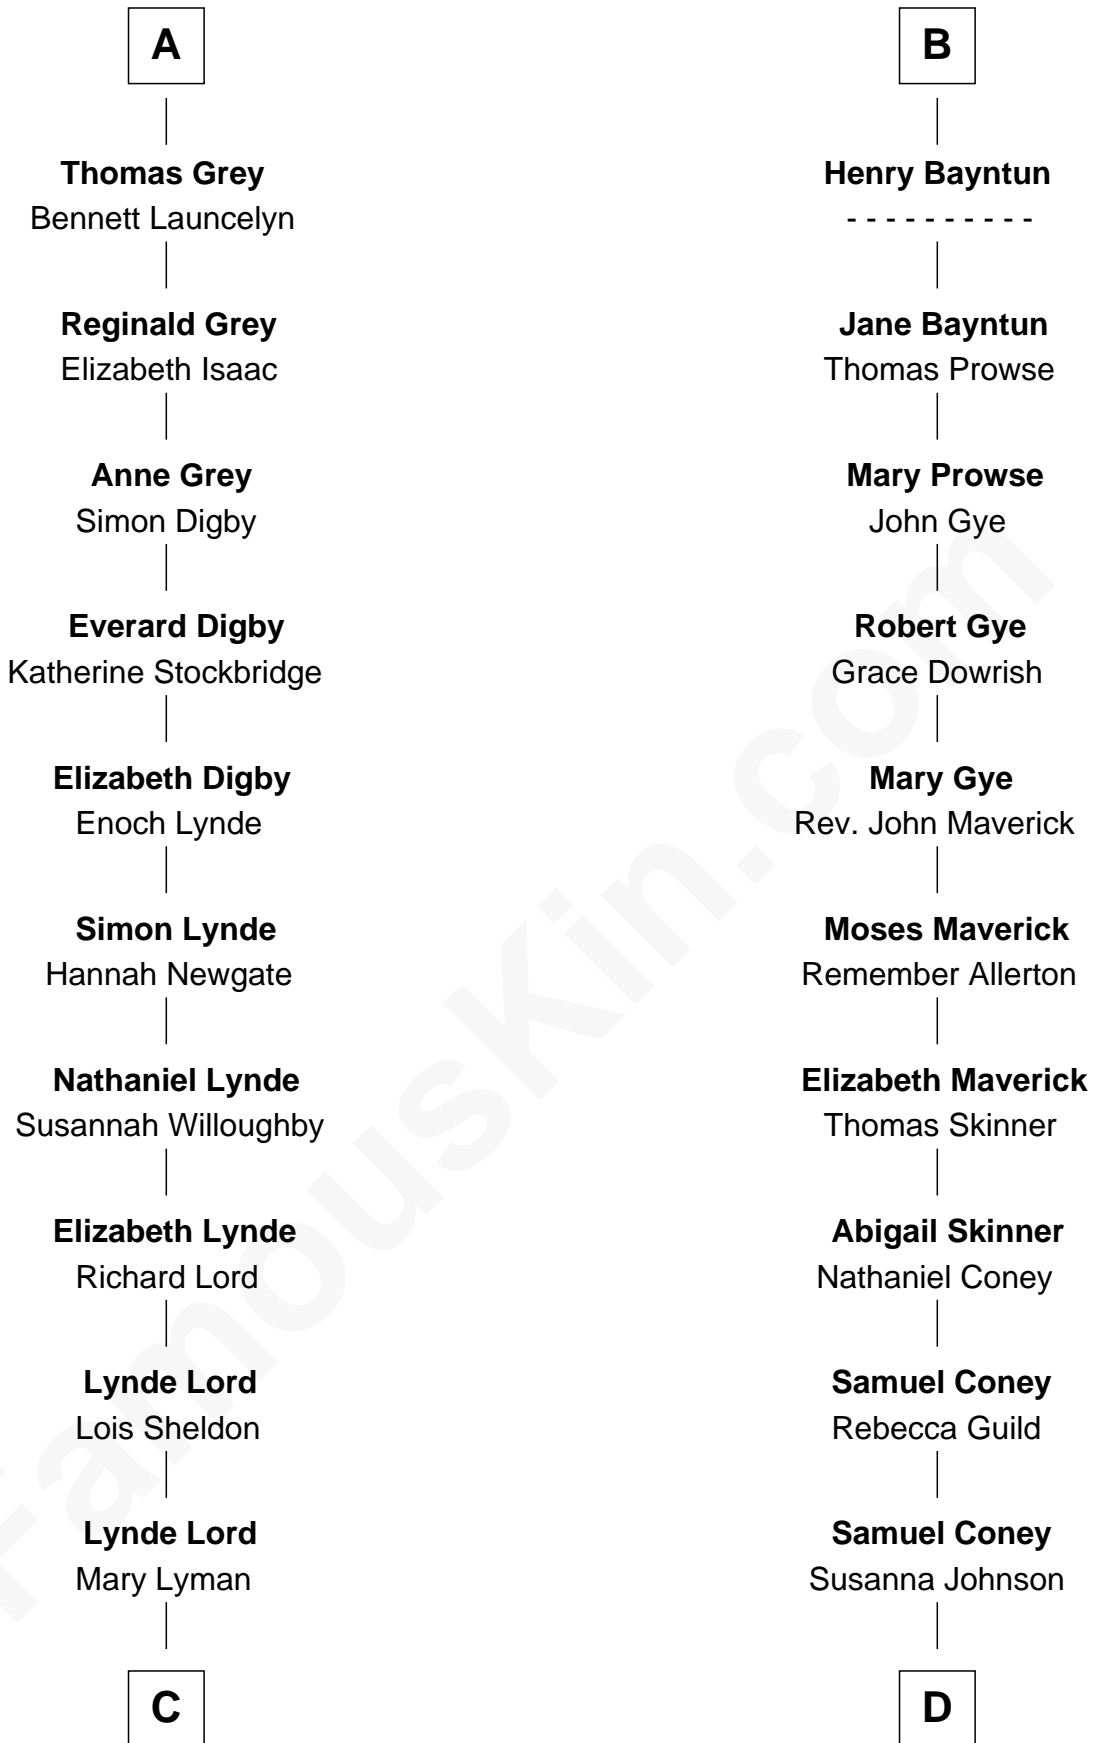

FamousKin.com

Relationship Chart of

Henry Sturgis Morgan

Co-Founder of Morgan Stanley

18th cousin 3 times removed of

Samuel Cony

31st Governor of Maine

C

Mary Sheldon Lord

John Pierpont

Juliet Pierpont

Junius Spencer Morgan

John Pierpont Morgan

Frances Louisa Tracy

John Pierpont Morgan

Jane Norton Grew