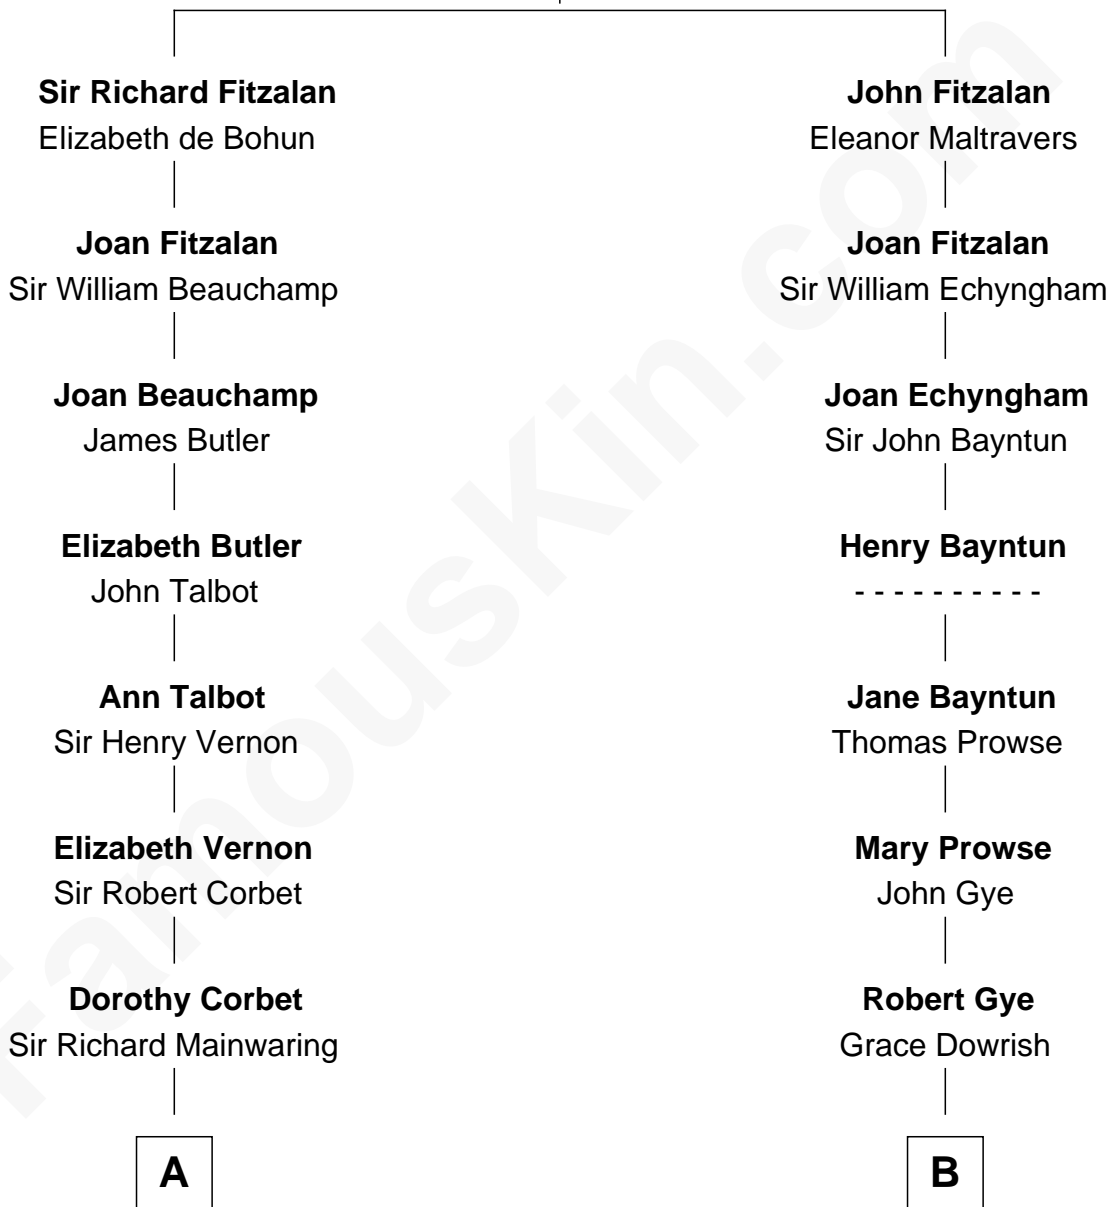

FamousKin.com Relationship Chart of

Henry Sturgis Morgan

Co-Founder of Morgan Stanley

14th cousin 5 times removed of

Samuel Cony

31st Governor of Maine

Richard Fitzalan
Eleanor Plantagenet

C

—
Frances Louisa Tracy

John Pierpont Morgan

—
John Pierpont Morgan

Jane Norton Grew

—
Henry Sturgis Morgan

Co-Founder of Morgan Stanley

FamousKin.com