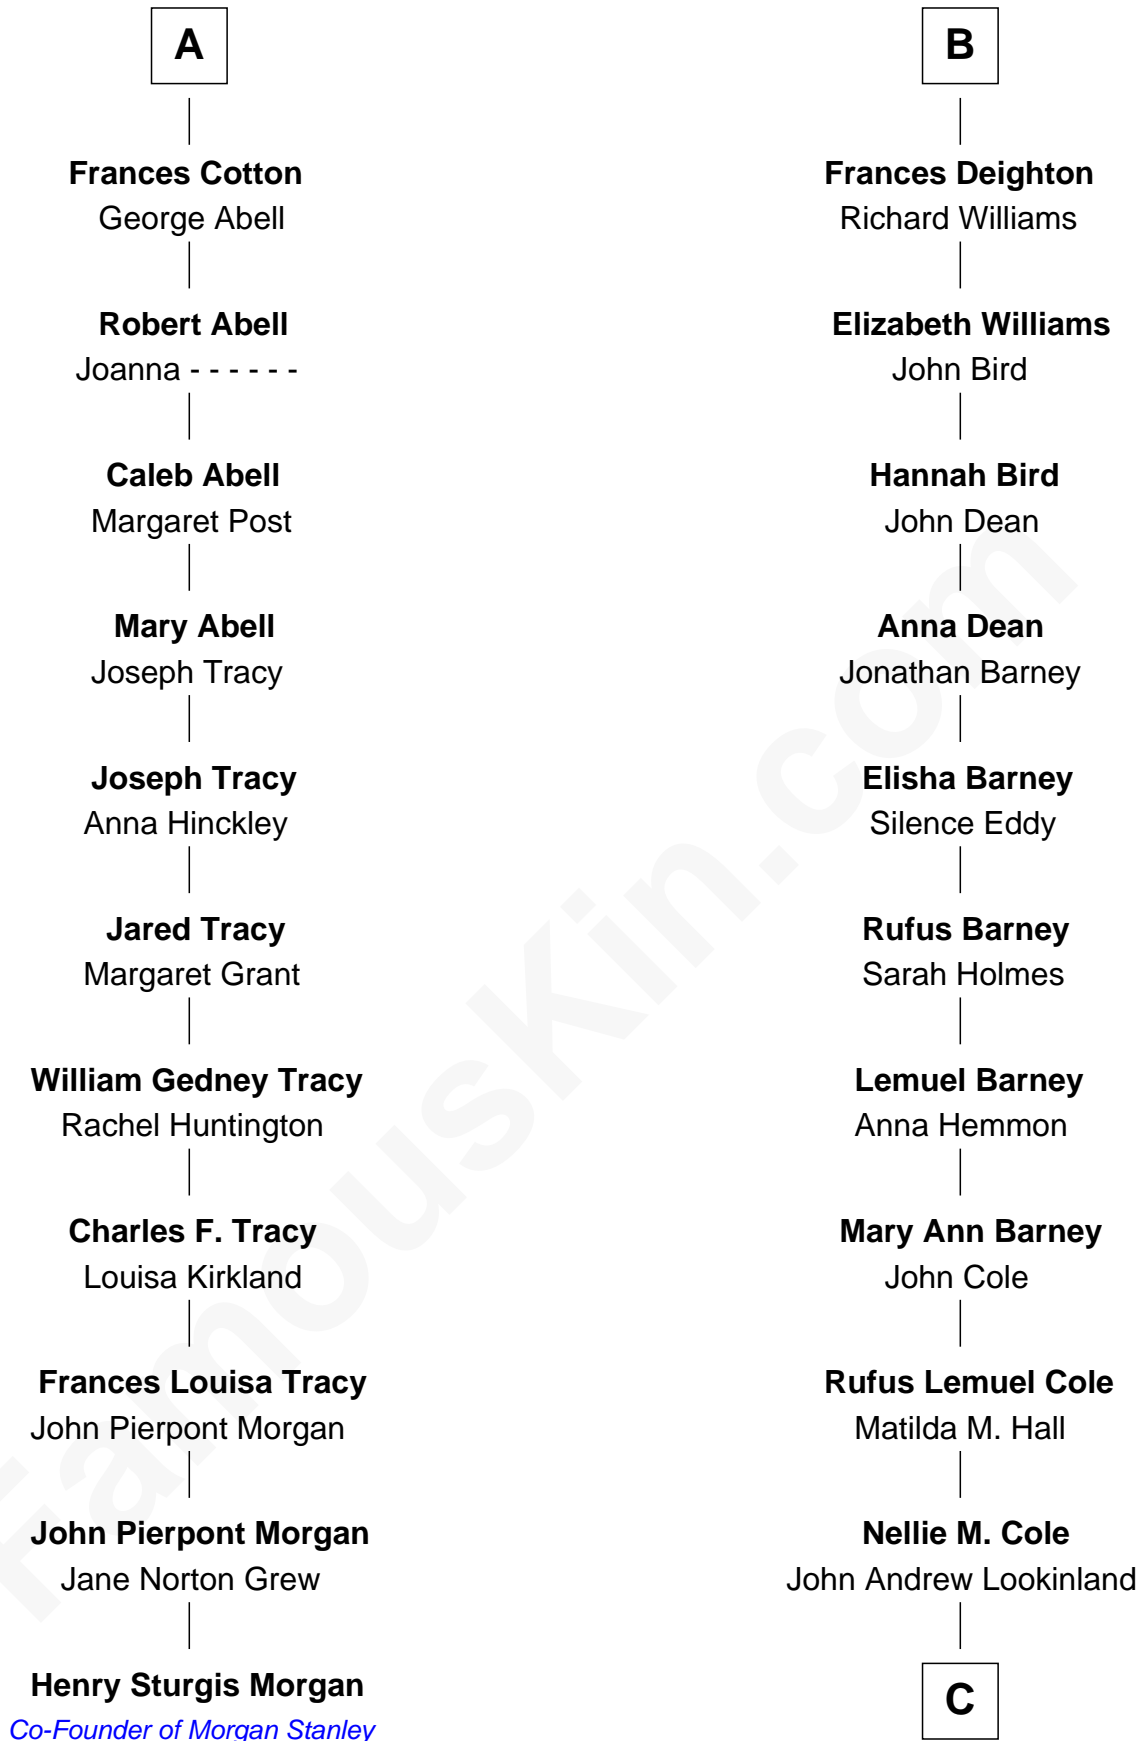

FamousKin.com Relationship Chart of

Henry Sturgis Morgan

Co-Founder of Morgan Stanley

17th cousin 2 times removed of

Michael Lookinland

TV Actor

Sir Edmund Ferrers

Ellen Roche

C

Orrin Paul Lookinland
Madeline Tait

Paul Russell Lookinland
Karen Ruth McKinney

Michael Lookinland
TV Actor

FamousKin.com