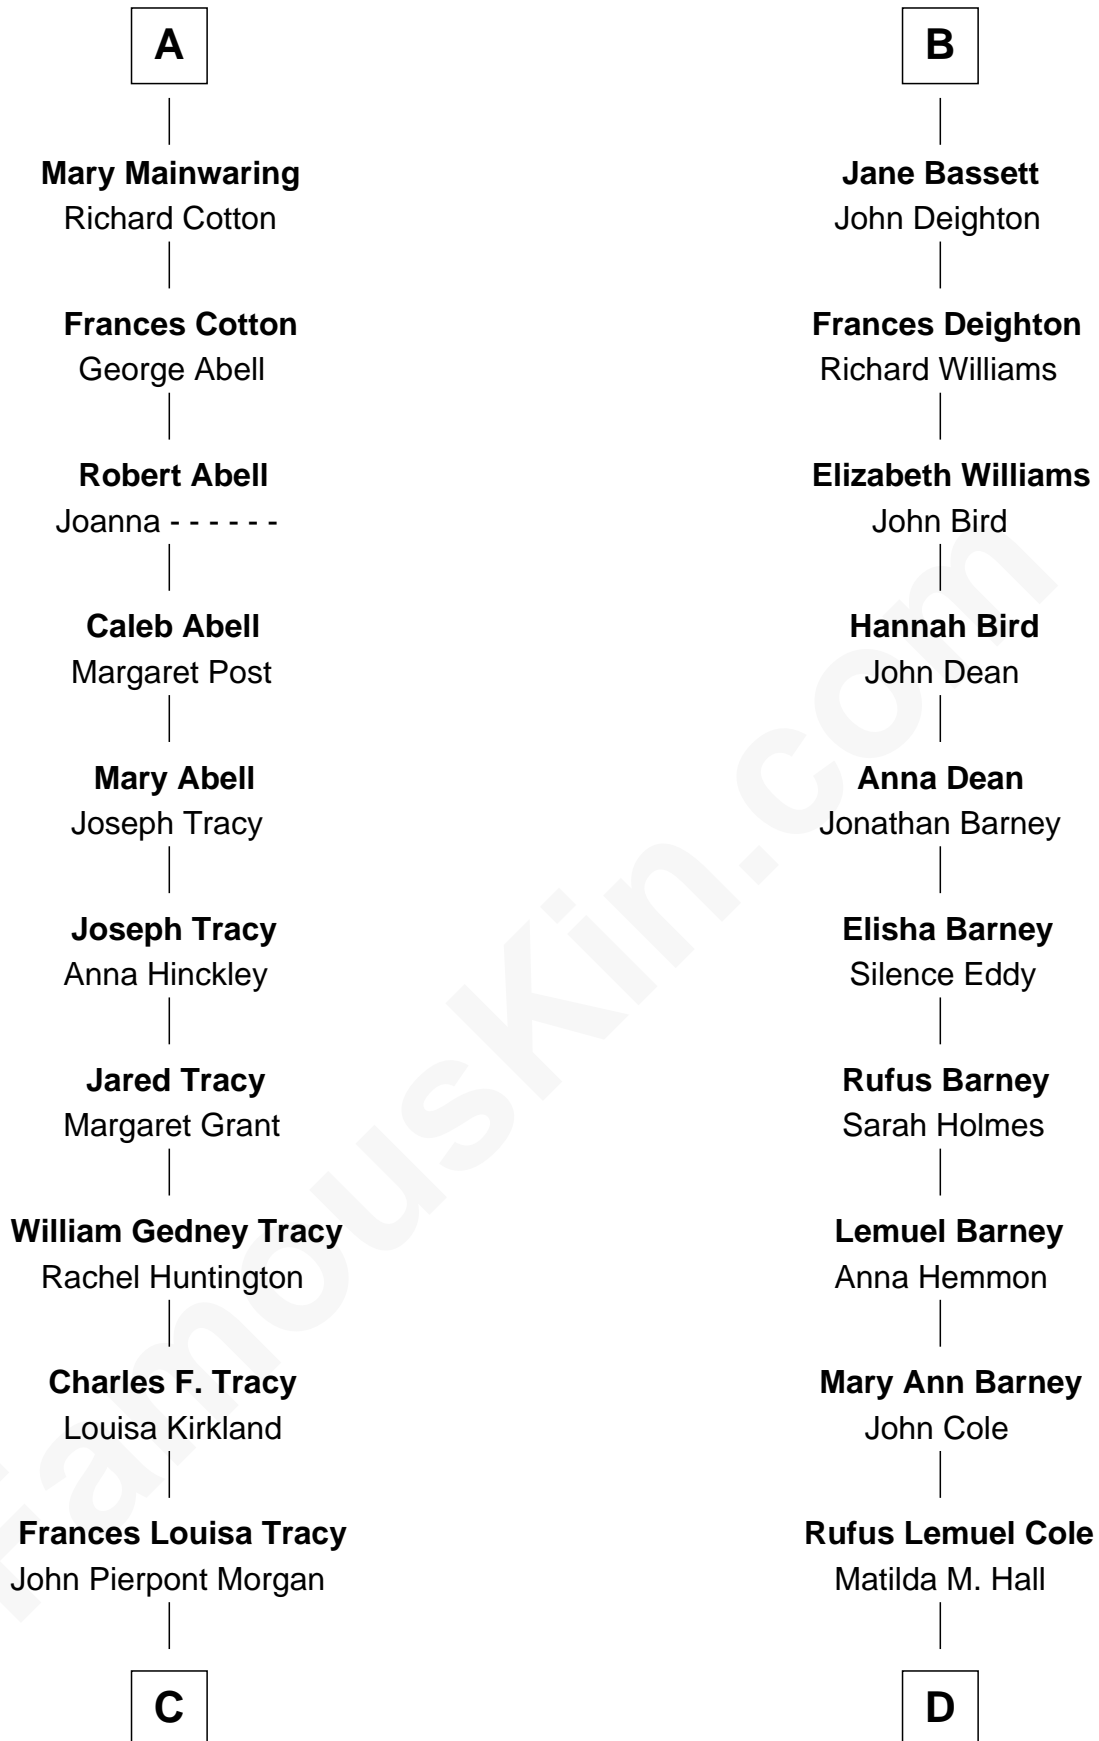

FamousKin.com

Relationship Chart of

Henry Sturgis Morgan

Co-Founder of Morgan Stanley

18th cousin 2 times removed of

Michael Lookinland

TV Actor

Sir Richard Fitzalan

Elizabeth de Bohun

Joan Fitzalan
Sir William Beauchamp

Joan Beauchamp
James Butler

Elizabeth Butler
John Talbot

Ann Talbot
Sir Henry Vernon

Elizabeth Vernon
Sir Robert Corbet

Dorothy Corbet
Sir Richard Mainwaring

Sir Arthur Mainwaring
Margaret Mainwaring

A

Elizabeth Fitzalan
Sir Thomas Mowbray

Isabel Mowbray
Sir James Berkeley

Maurice Berkeley
Isabel Mead

Anne Berkeley
Sir William Dennis

Isabel Dennis
Sir John Berkeley

Elizabeth Berkeley
Henry Lygon

Elizabeth Lygon
Edward Bassett

B

C

John Pierpont Morgan

Jane Norton Grew

Henry Sturgis Morgan

Co-Founder of Morgan Stanley