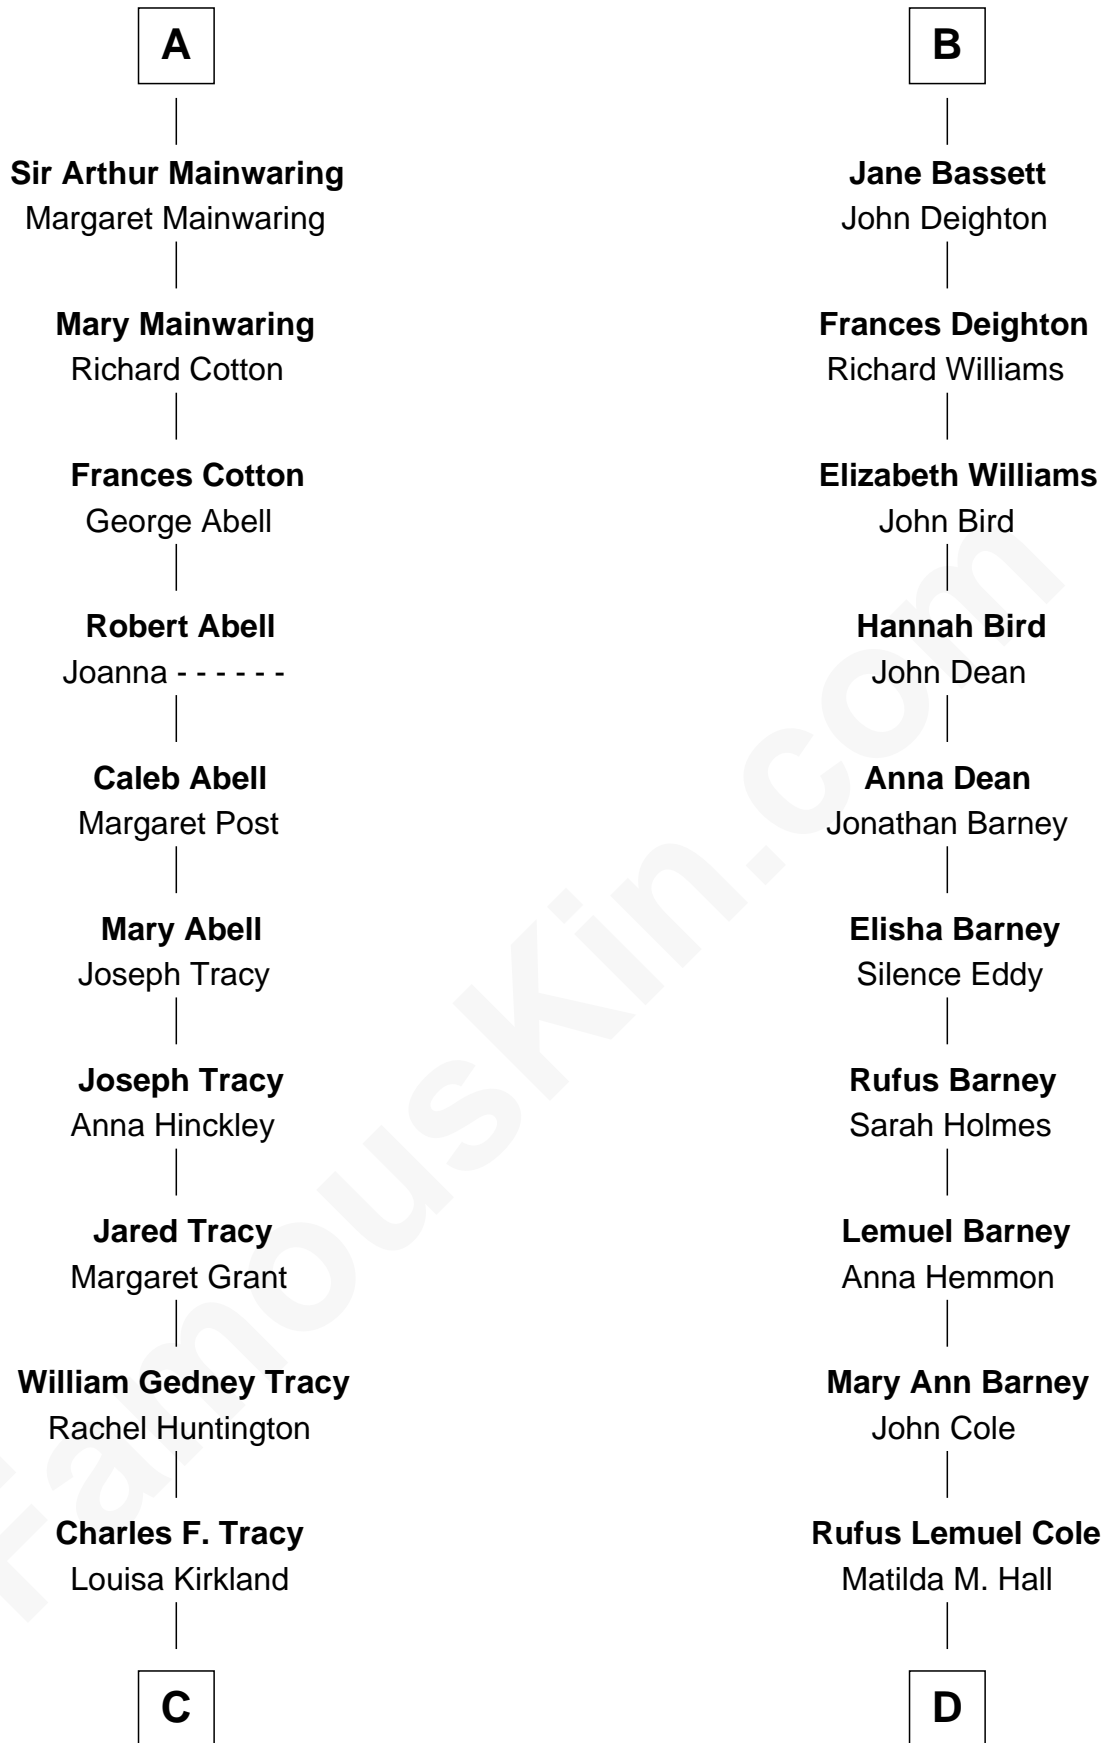

FamousKin.com

Relationship Chart of

Henry Sturgis Morgan

Co-Founder of Morgan Stanley

19th cousin 1 time removed of

Michael Lookinland

TV Actor

C

Frances Louisa Tracy

John Pierpont Morgan

John Pierpont Morgan

Jane Norton Grew

Henry Sturgis Morgan

Co-Founder of Morgan Stanley

D

Nellie M. Cole