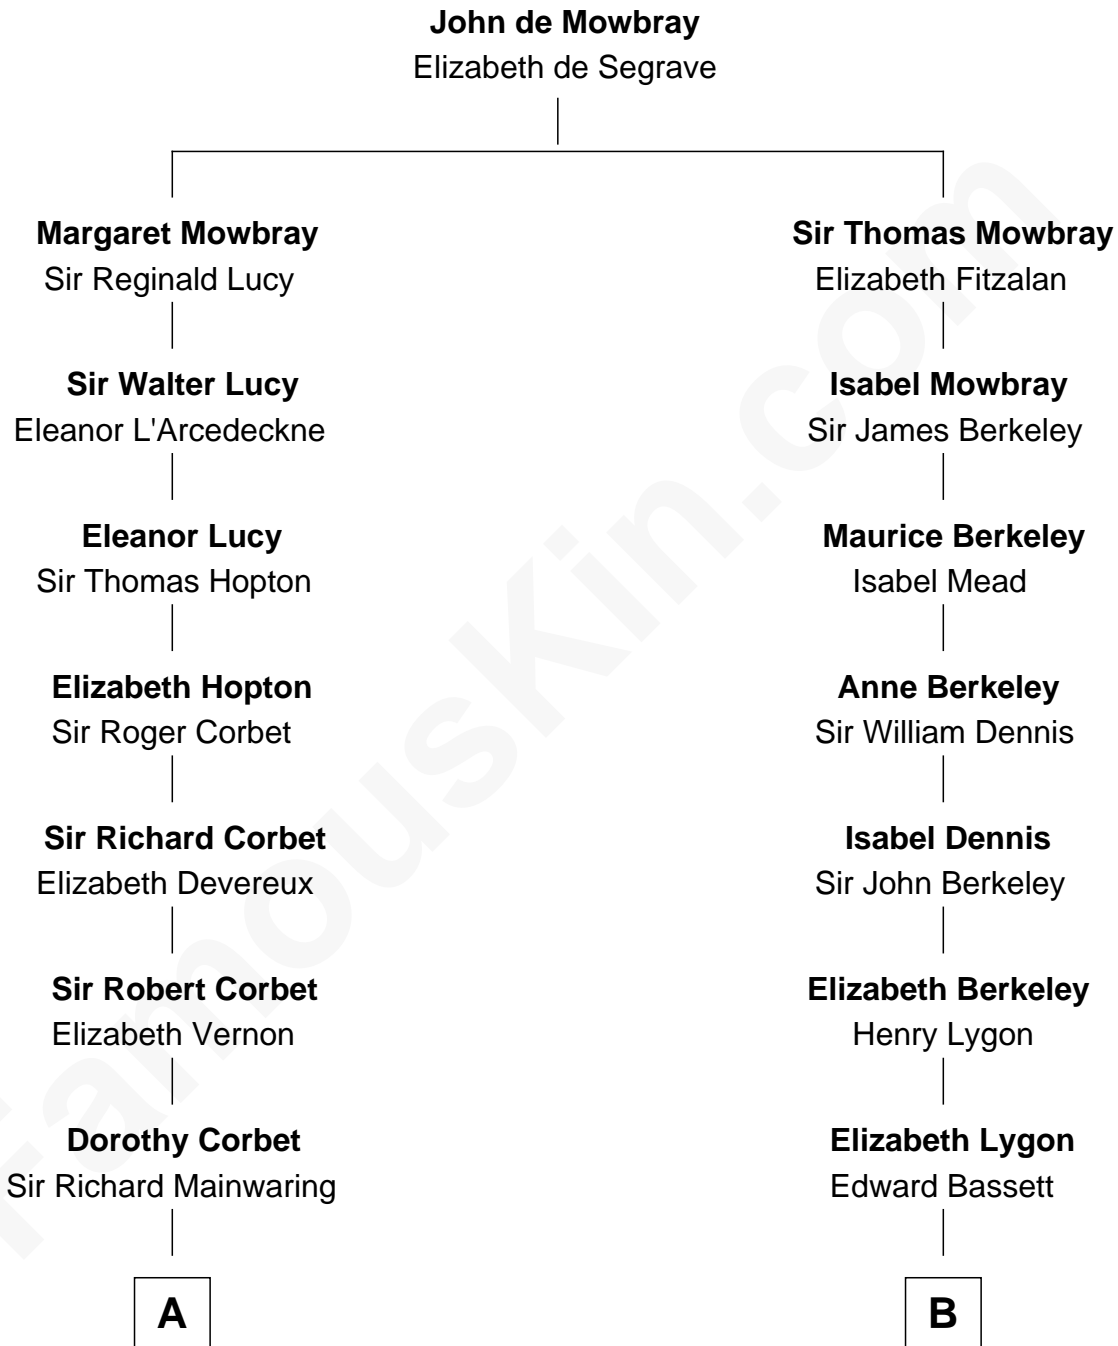

FamousKin.com

Relationship Chart of

Henry Sturgis Morgan

Co-Founder of Morgan Stanley

19th cousin 1 time removed of

Michael Lookinland

TV Actor

C

Frances Louisa Tracy

John Pierpont Morgan

John Pierpont Morgan

Jane Norton Grew

Henry Sturgis Morgan

Co-Founder of Morgan Stanley

D

Nellie M. Cole