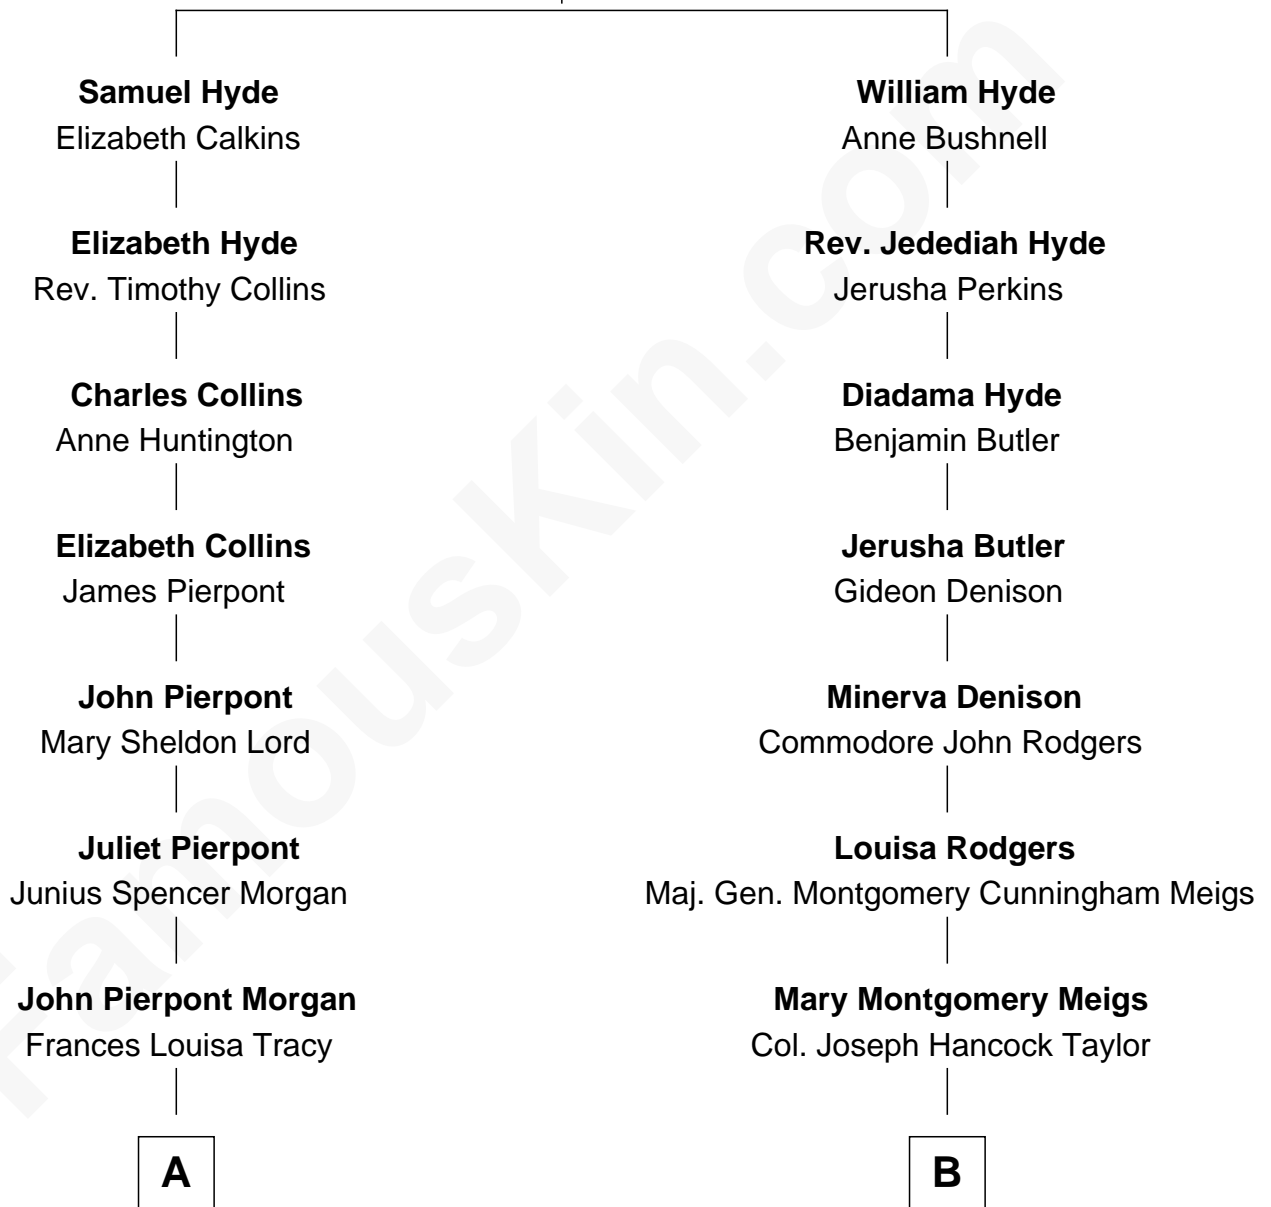

## Relationship Chart of

### Henry Sturgis Morgan

*Co-Founder of Morgan Stanley*

8th cousin 2 times removed of

**Parker Stevenson**

*TV and Movie Actor*

**Samuel Hyde**

Jane Lee

**A**

**John Pierpont Morgan**

Jane Norton Grew

**Henry Sturgis Morgan**

*Co-Founder of Morgan Stanley*

**B**

**Evelyn Taylor**

Eli Kirk Price

**Philip Price**