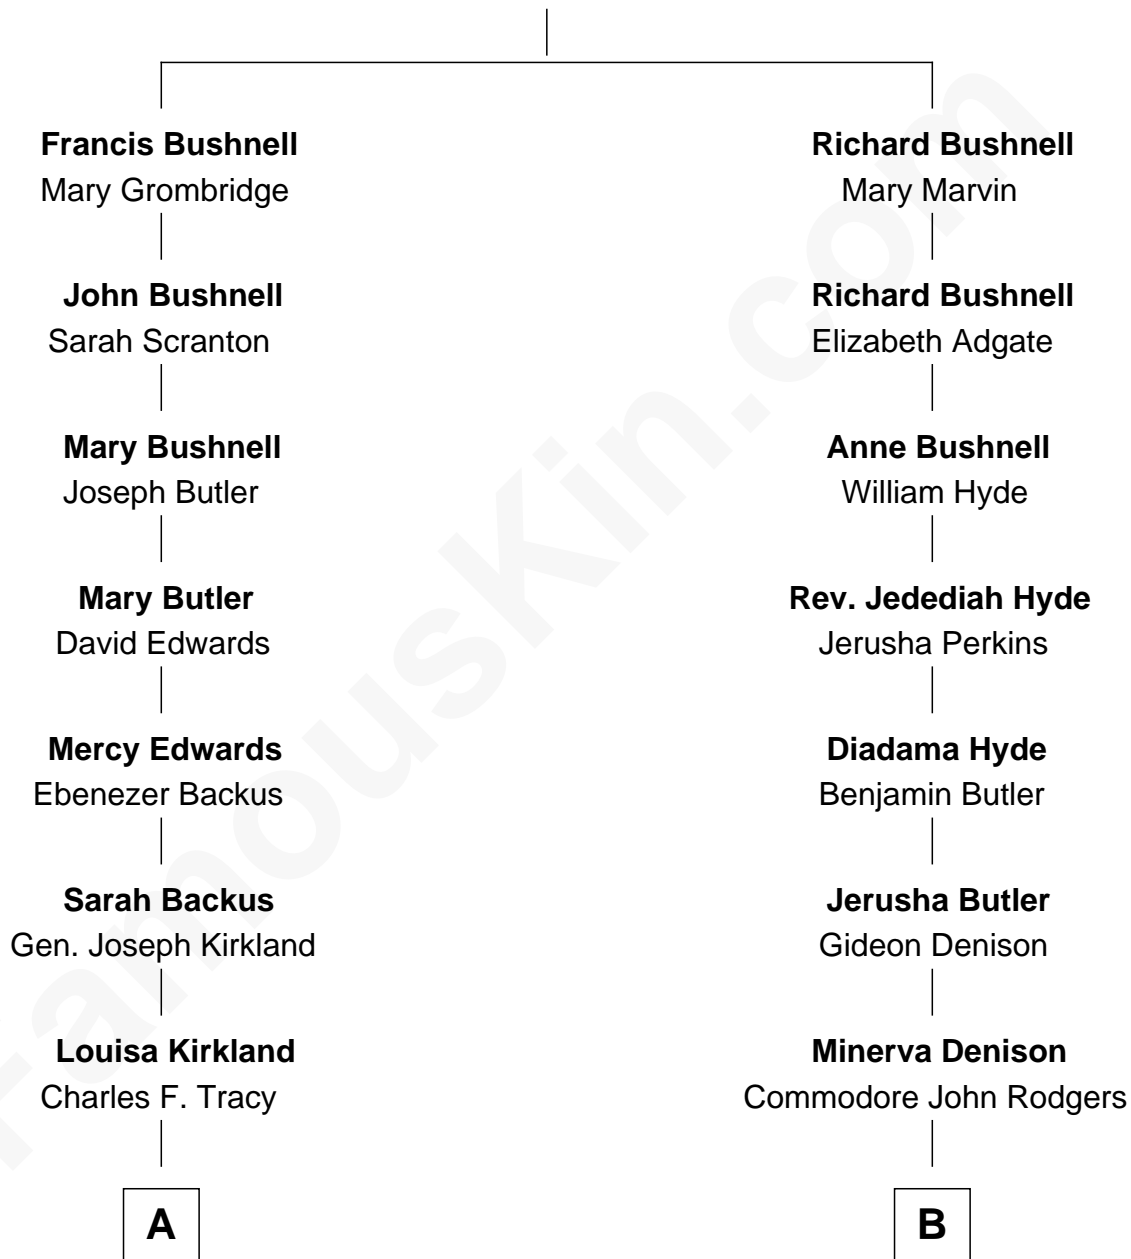

FamousKin.com

Relationship Chart of

Henry Sturgis Morgan

Co-Founder of Morgan Stanley

9th cousin 3 times removed of

Parker Stevenson

TV and Movie Actor

Francis Bushnell

Ferris Quenell

A

Frances Louisa Tracy
John Pierpont Morgan

John Pierpont Morgan
Jane Norton Grew

Henry Sturgis Morgan
Co-Founder of Morgan Stanley

B

Louisa Rodgers
Maj. Gen. Montgomery Cunningham Meigs

Mary Montgomery Meigs
Col. Joseph Hancock Taylor