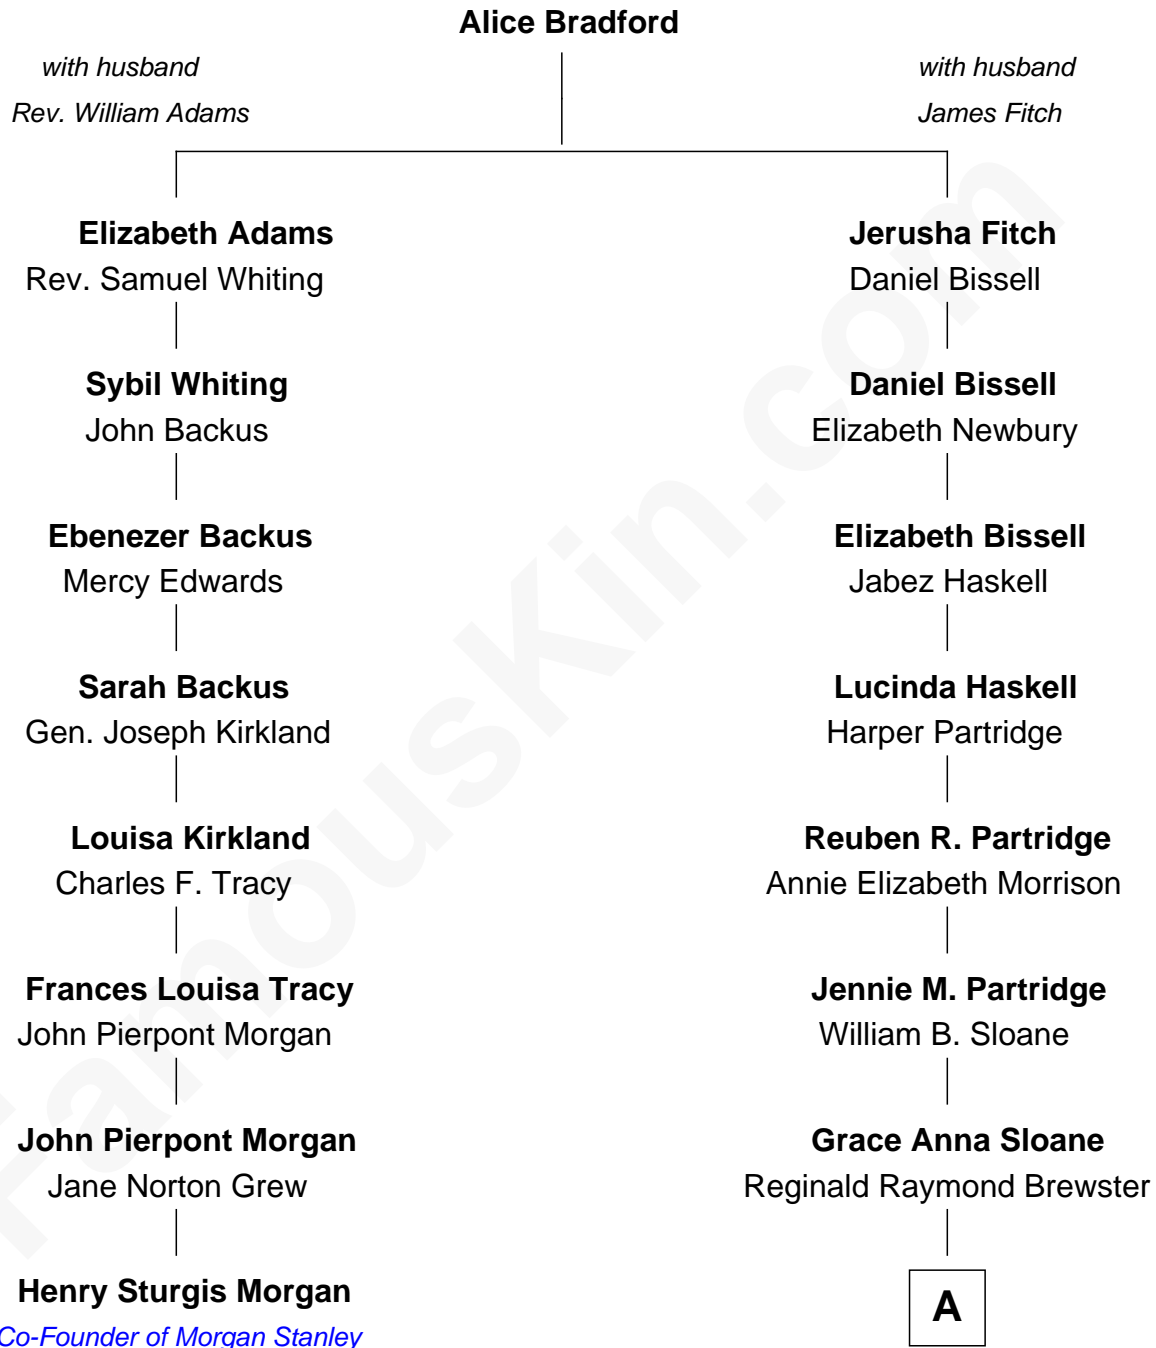

## Relationship Chart of

### Henry Sturgis Morgan

*Co-Founder of Morgan Stanley*

7th cousin 1 time removed of

**Diane Brewster**

*TV and Movie Actress*

**A**

Phillip Sloane Brewster

Geraldine Craddock

**Diane Brewster**

*TV and Movie Actress*

FamousKin.com